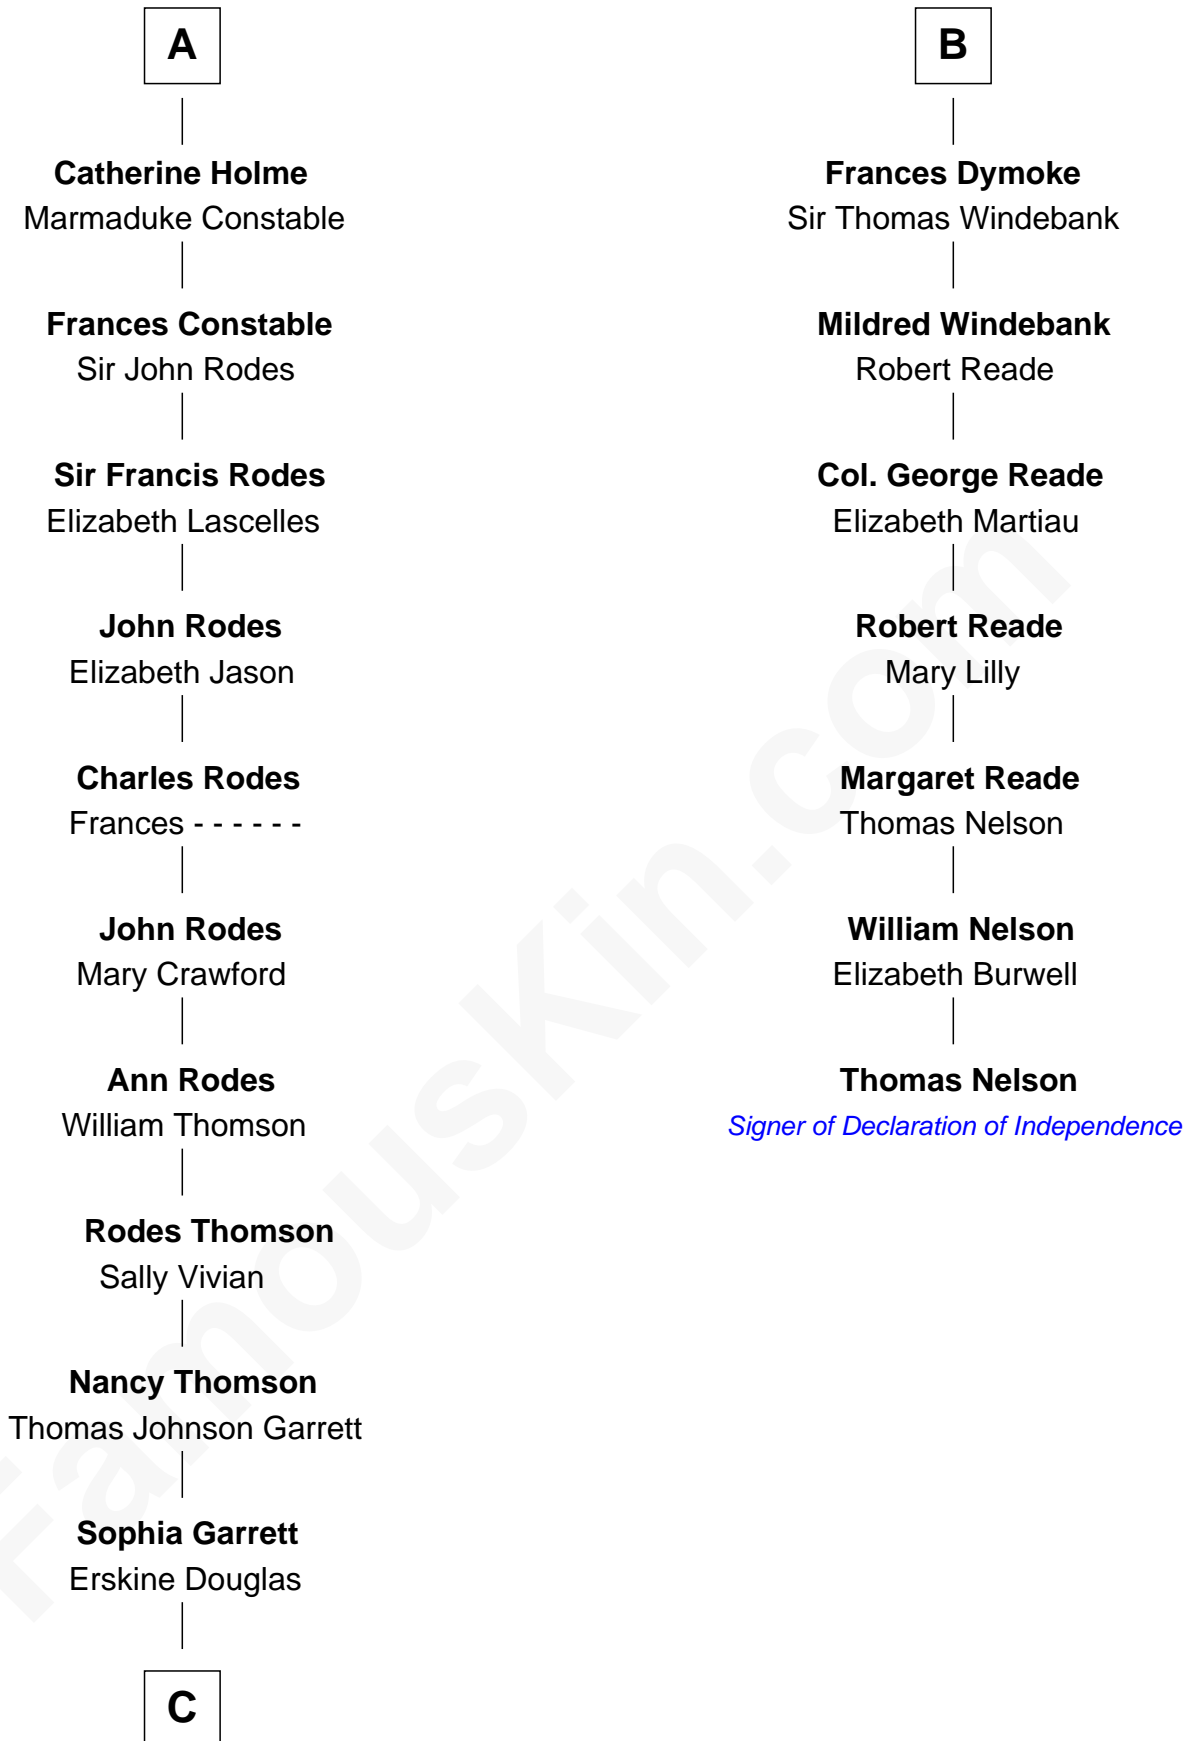

FamousKin.com
Relationship Chart of
Melvyn Douglas
Movie Actor

13th cousin 6 times removed of

Thomas Nelson
Signer of the Declaration of Independence

C

—
Emma Jane Douglas
Col. George Taliaferro Shackelford

—
Lena Priscilla Shackelford
Edouard Gregory Hesselberg

—
Melvyn Douglas
Movie Actor

FamousKin.com