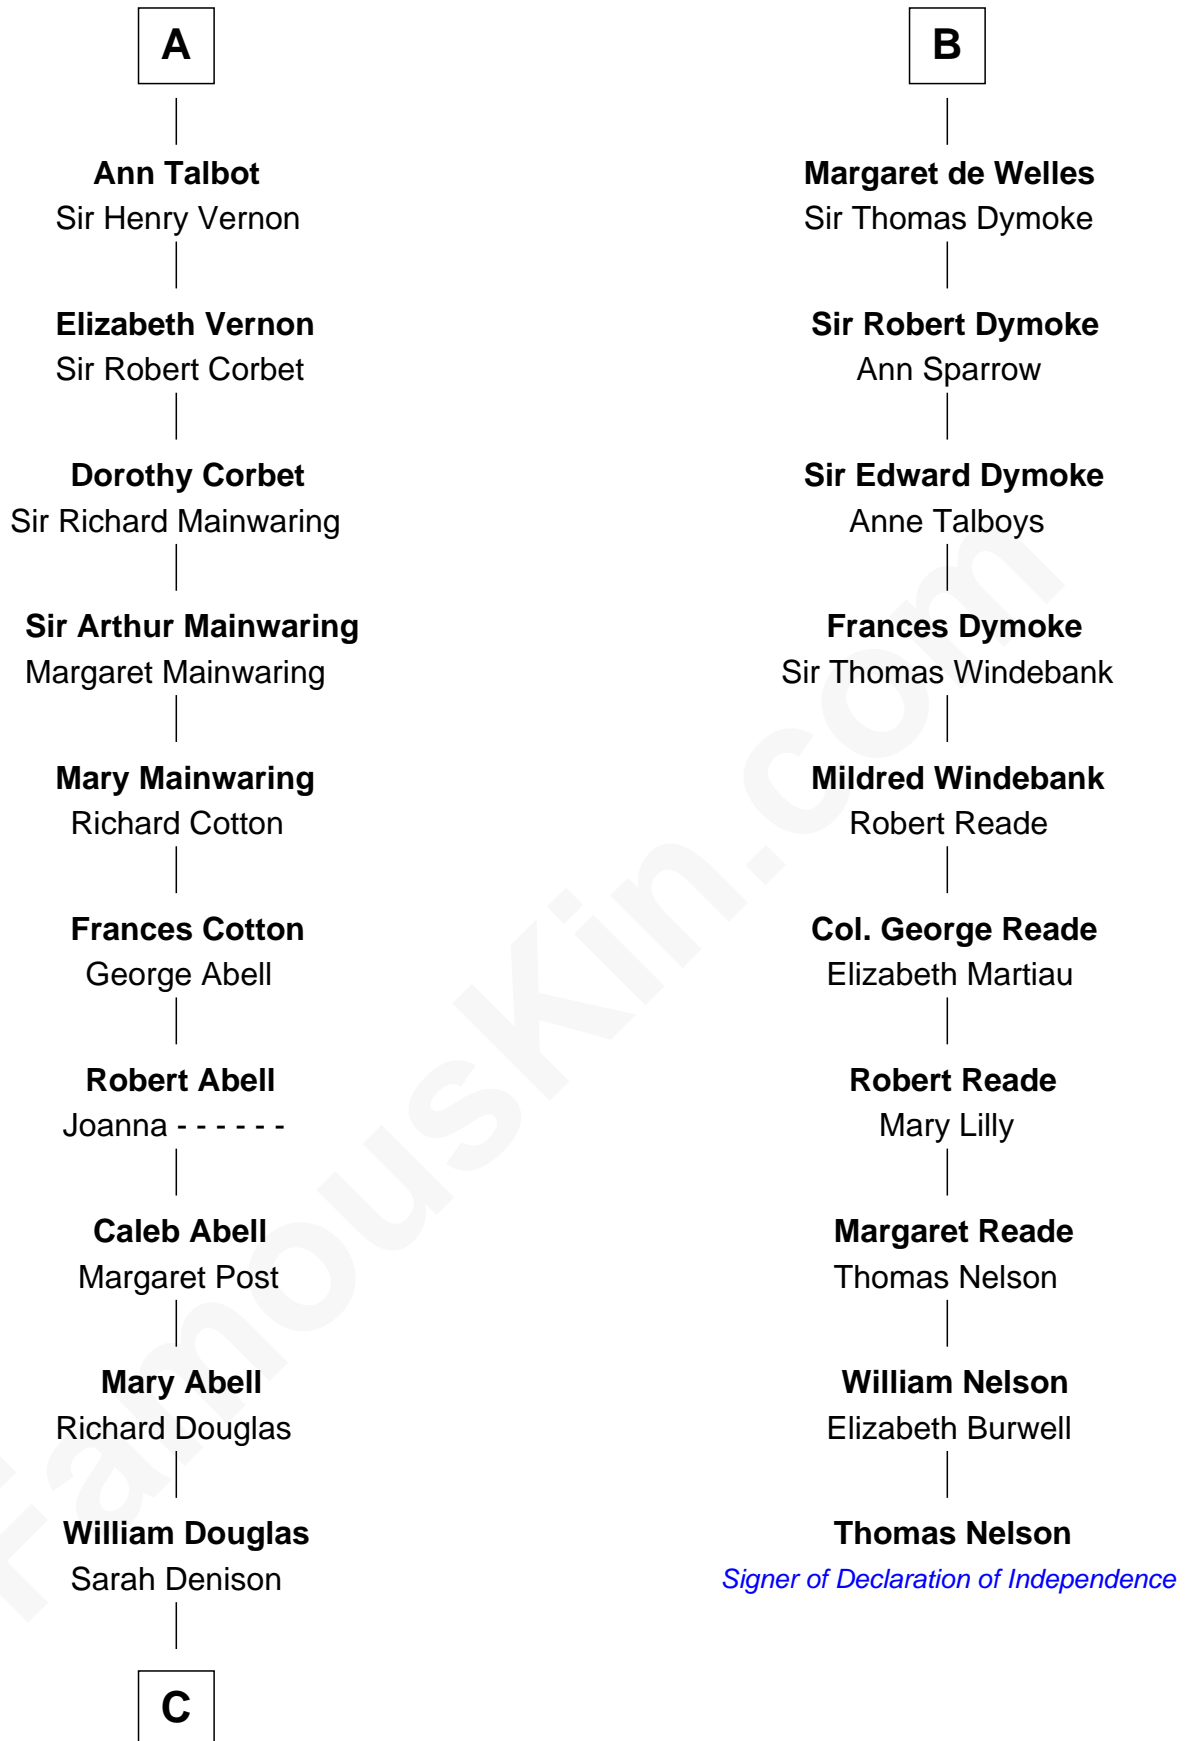

**FamousKin.com**  
**Relationship Chart of**  
**Melvyn Douglas**  
*Movie Actor*

16th cousin 5 times removed of

**Thomas Nelson**  
*Signer of the Declaration of Independence*

**Robert I, Count of Artois**  
 Matilda of Brabant

**C**

Richard Douglas

Lucy Way

Erskine Douglas

Sophia Garrett

Emma Jane Douglas

Col. George Taliaferro Shackelford

Lena Priscilla Shackelford