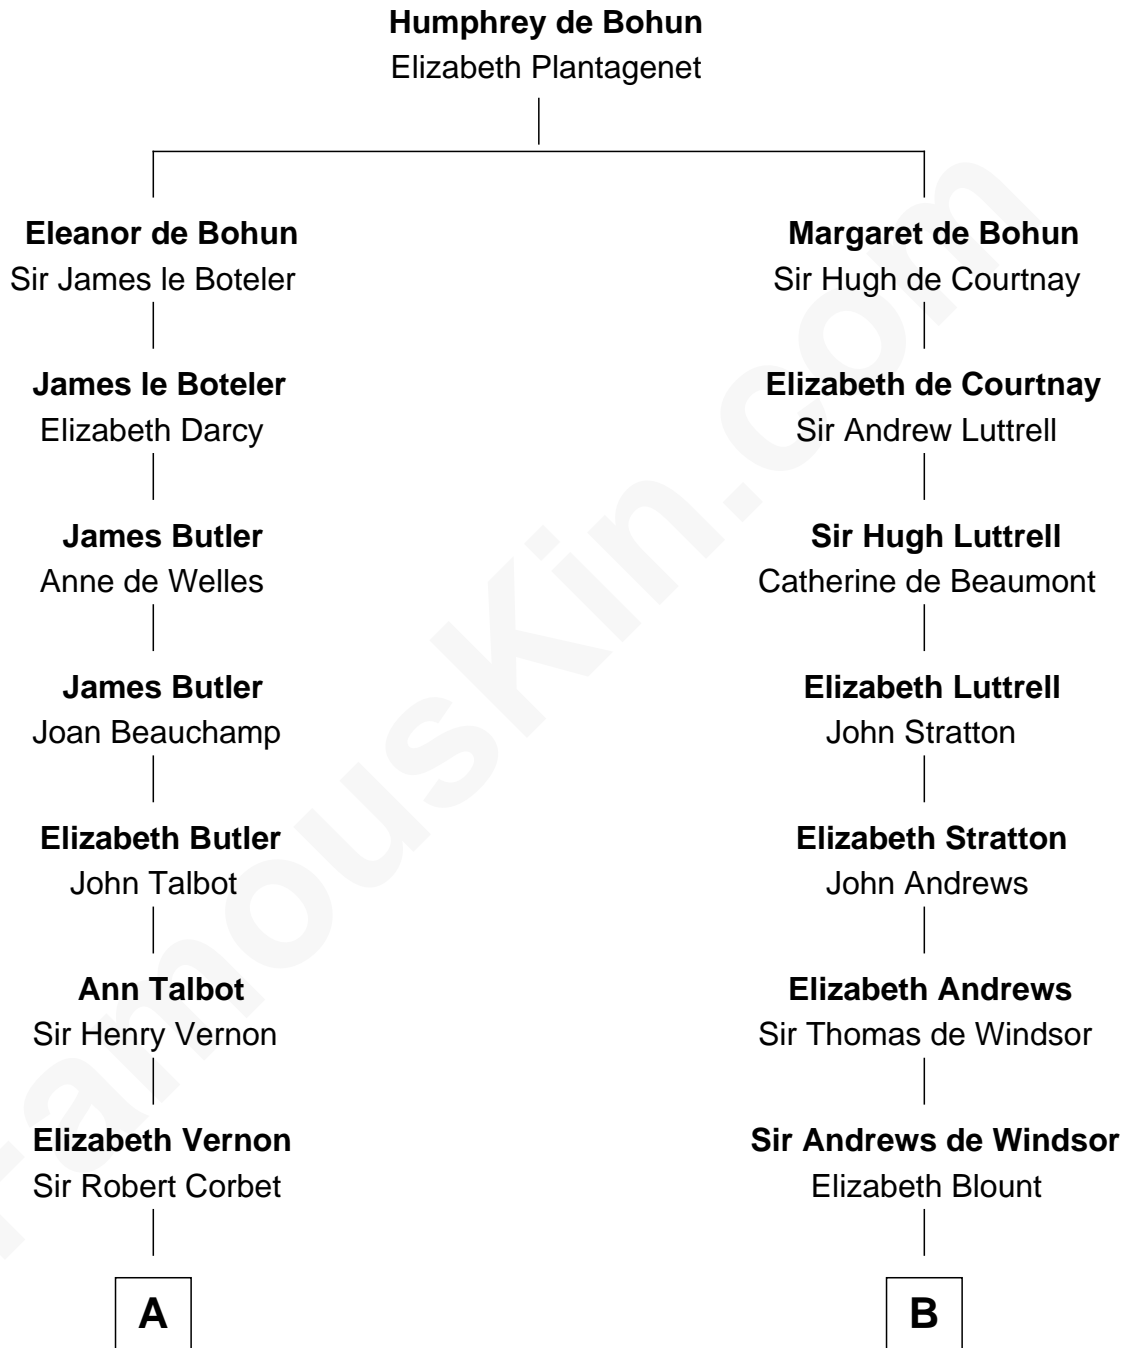

**FamousKin.com**  
**Relationship Chart of**  
**Melvyn Douglas**  
*Movie Actor*

14th cousin 5 times removed of

**Thomas Nelson**  
*Signer of the Declaration of Independence*

**C**

—  
**Emma Jane Douglas**  
Col. George Taliaferro Shackelford

—  
**Lena Priscilla Shackelford**  
Edouard Gregory Hesselberg

—  
**Melvyn Douglas**  
*Movie Actor*

FamousKin.com