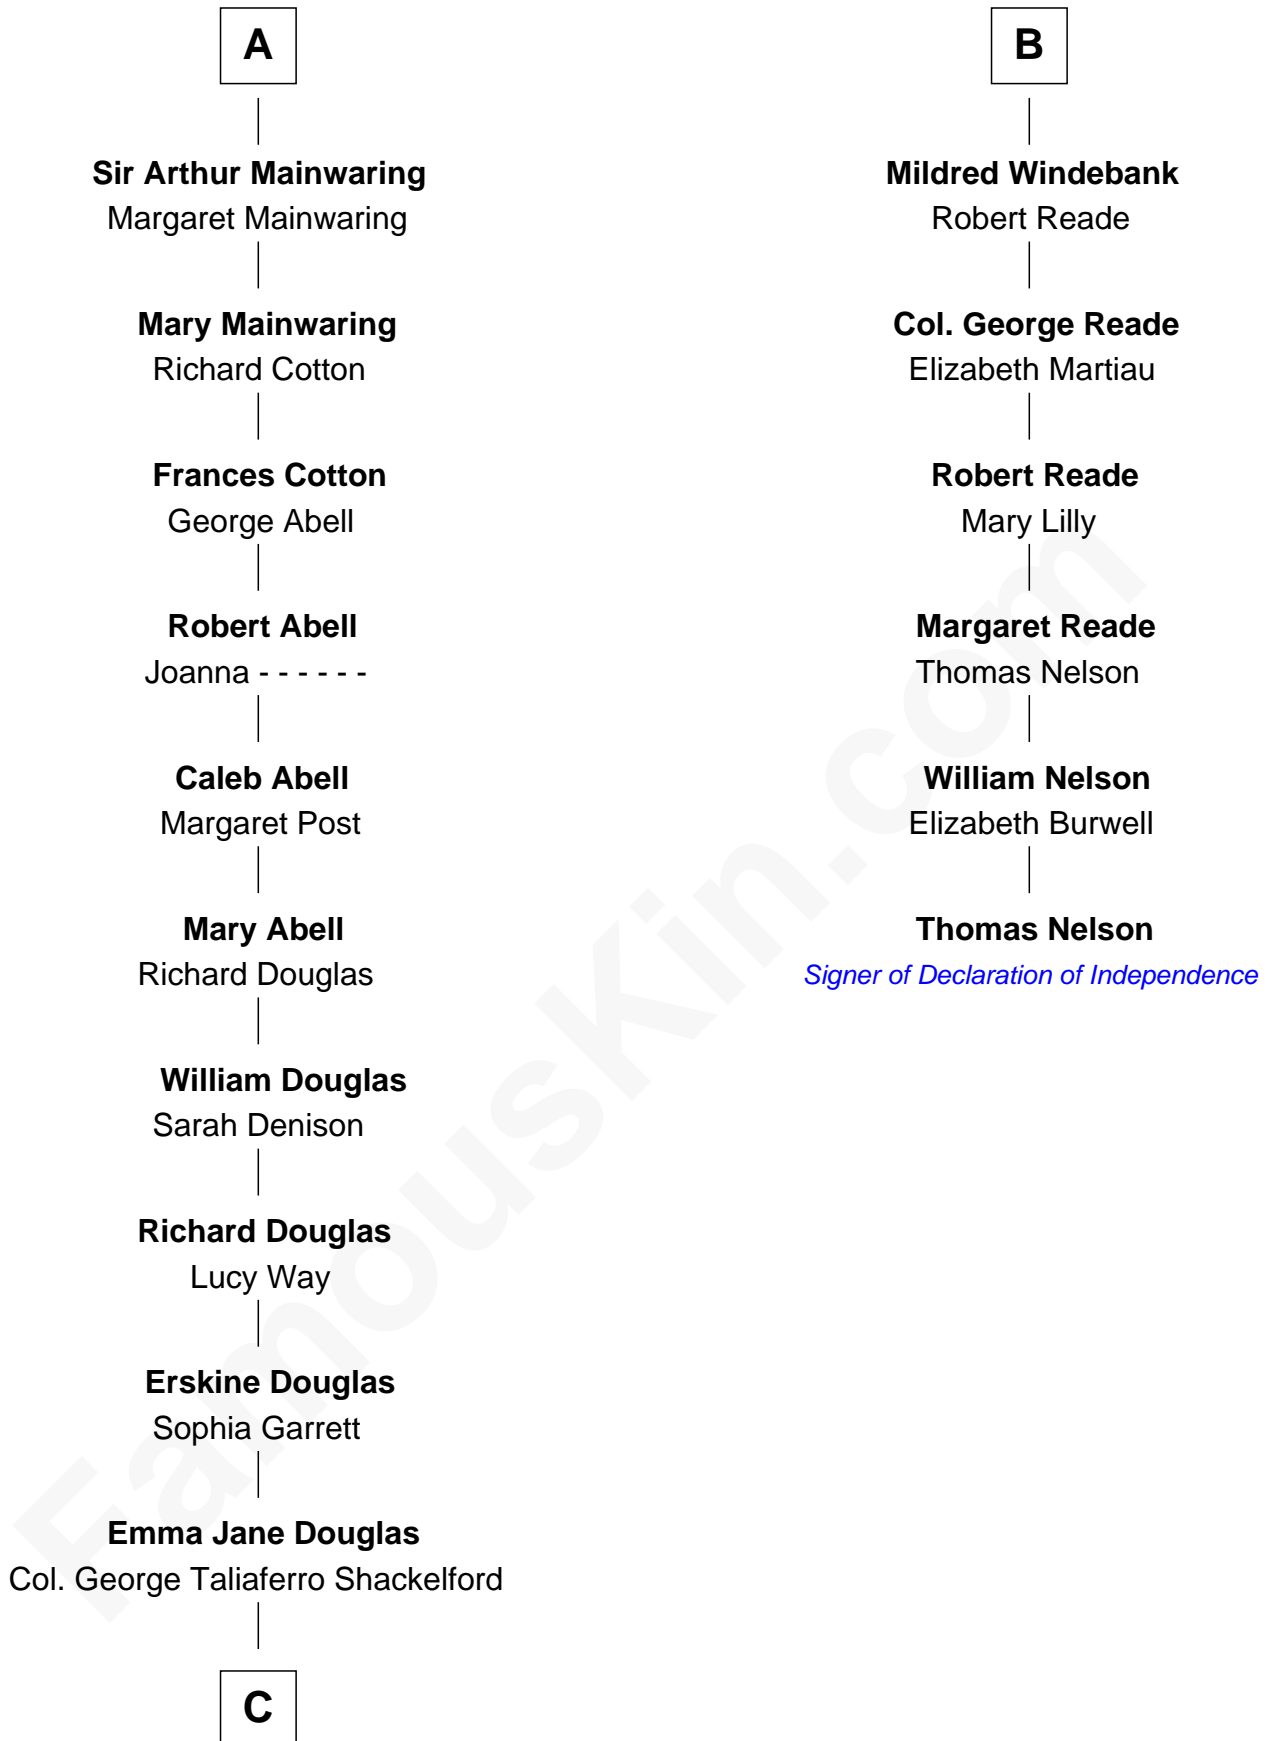

FamousKin.com Relationship Chart of

Melvyn Douglas

Movie Actor

12th cousin 6 times removed of

Thomas Nelson

Signer of the Declaration of Independence

C

Lena Priscilla Shackelford
Edouard Gregory Hesselberg