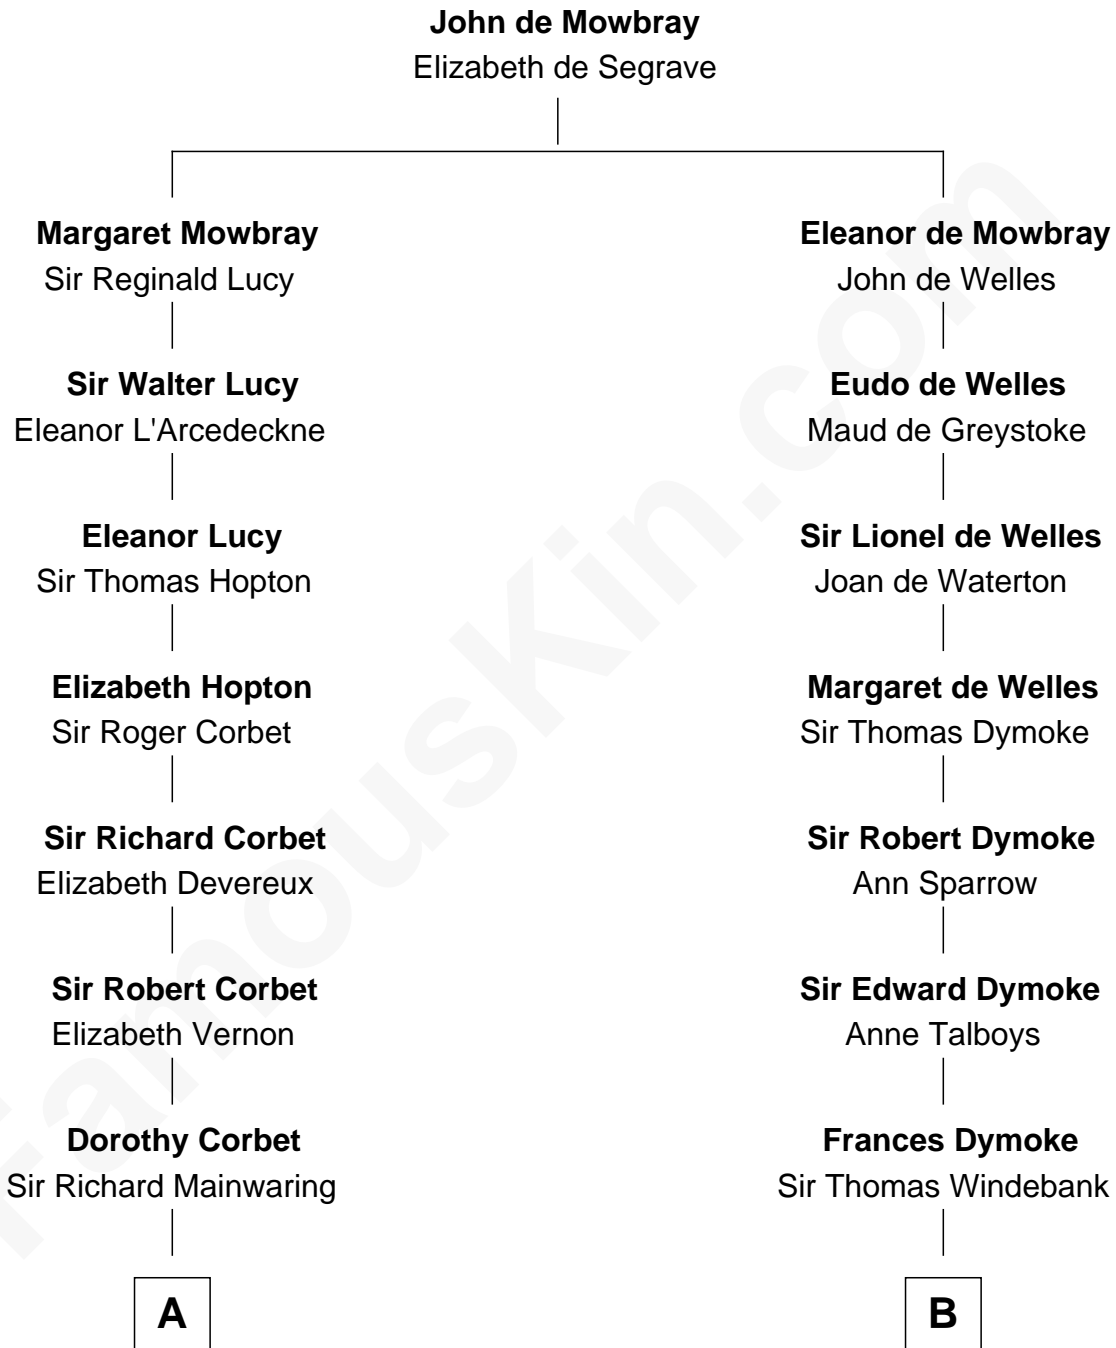

FamousKin.com Relationship Chart of

Melvyn Douglas

Movie Actor

12th cousin 6 times removed of

Thomas Nelson

Signer of the Declaration of Independence

C

Lena Priscilla Shackelford
Edouard Gregory Hesselberg