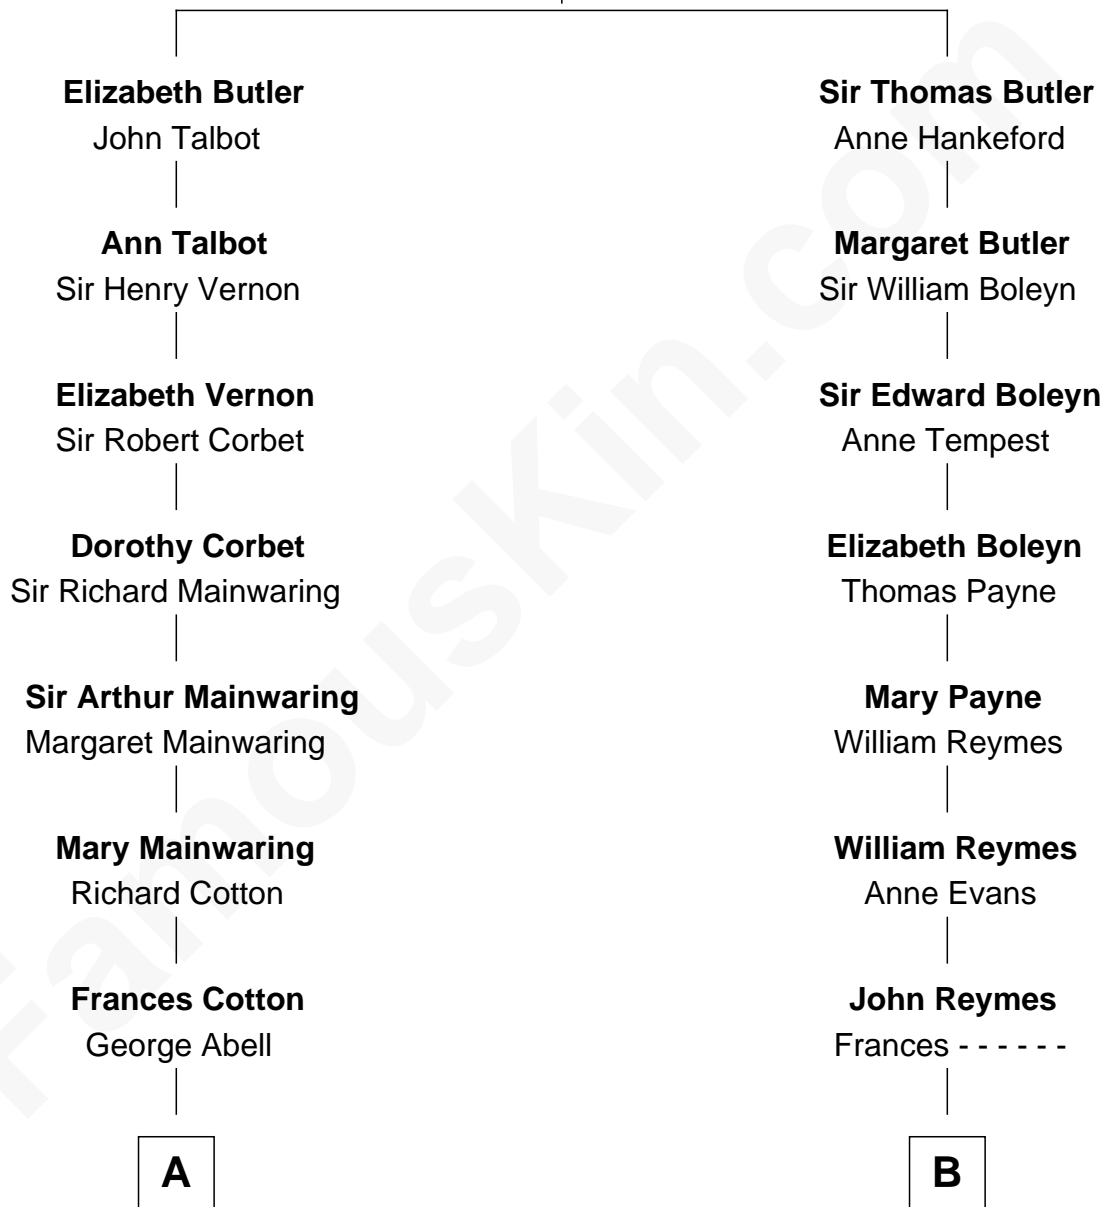

FamousKin.com Relationship Chart of

Melvyn Douglas

Movie Actor

11th cousin 4 times removed of

William Floyd

Signer of the Declaration of Independence

James Butler
Joan Beauchamp

A

Robert Abell
Joanna - - - - -

Caleb Abell
Margaret Post

Mary Abell
Richard Douglas

William Douglas
Sarah Denison

Richard Douglas
Lucy Way

Erskine Douglas
Sophia Garrett

Emma Jane Douglas
Col. George Taliaferro Shackelford