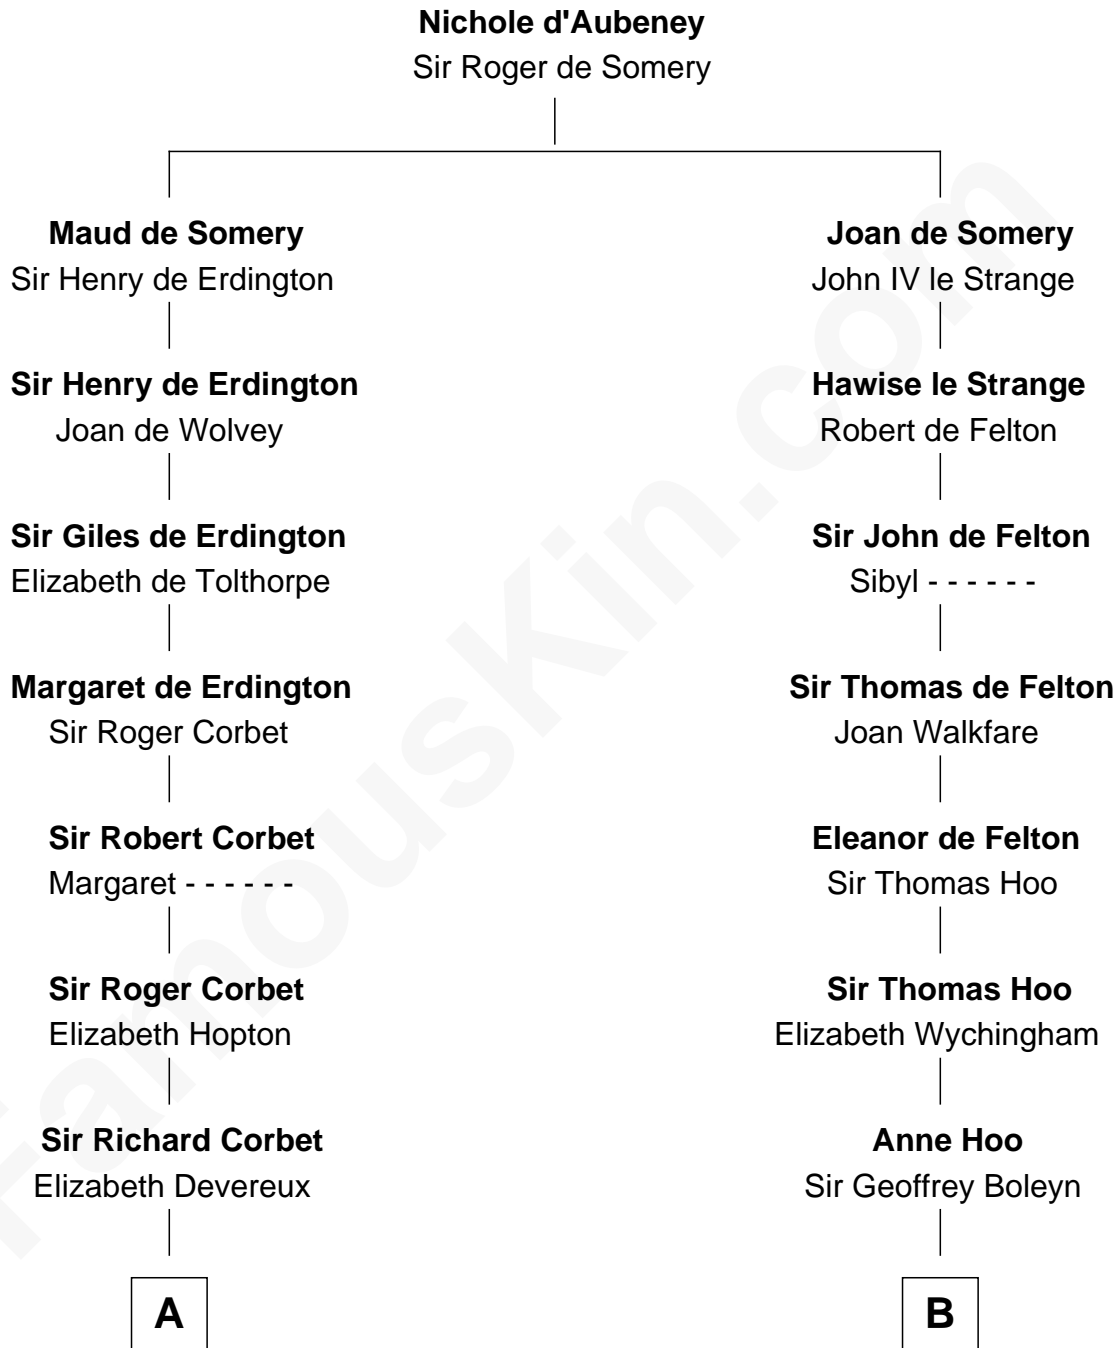

**FamousKin.com**  
**Relationship Chart of**  
**Melvyn Douglas**  
*Movie Actor*

**17th cousin 3 times removed of**  
**William Floyd**  
*Signer of the Declaration of Independence*

**C**

—  
**Erskine Douglas**

Sophia Garrett

—  
**Emma Jane Douglas**

Col. George Taliaferro Shackelford

—  
**Lena Priscilla Shackelford**

Edouard Gregory Hesselberg

—  
**Melvyn Douglas**

*Movie Actor*

FamousKin.com