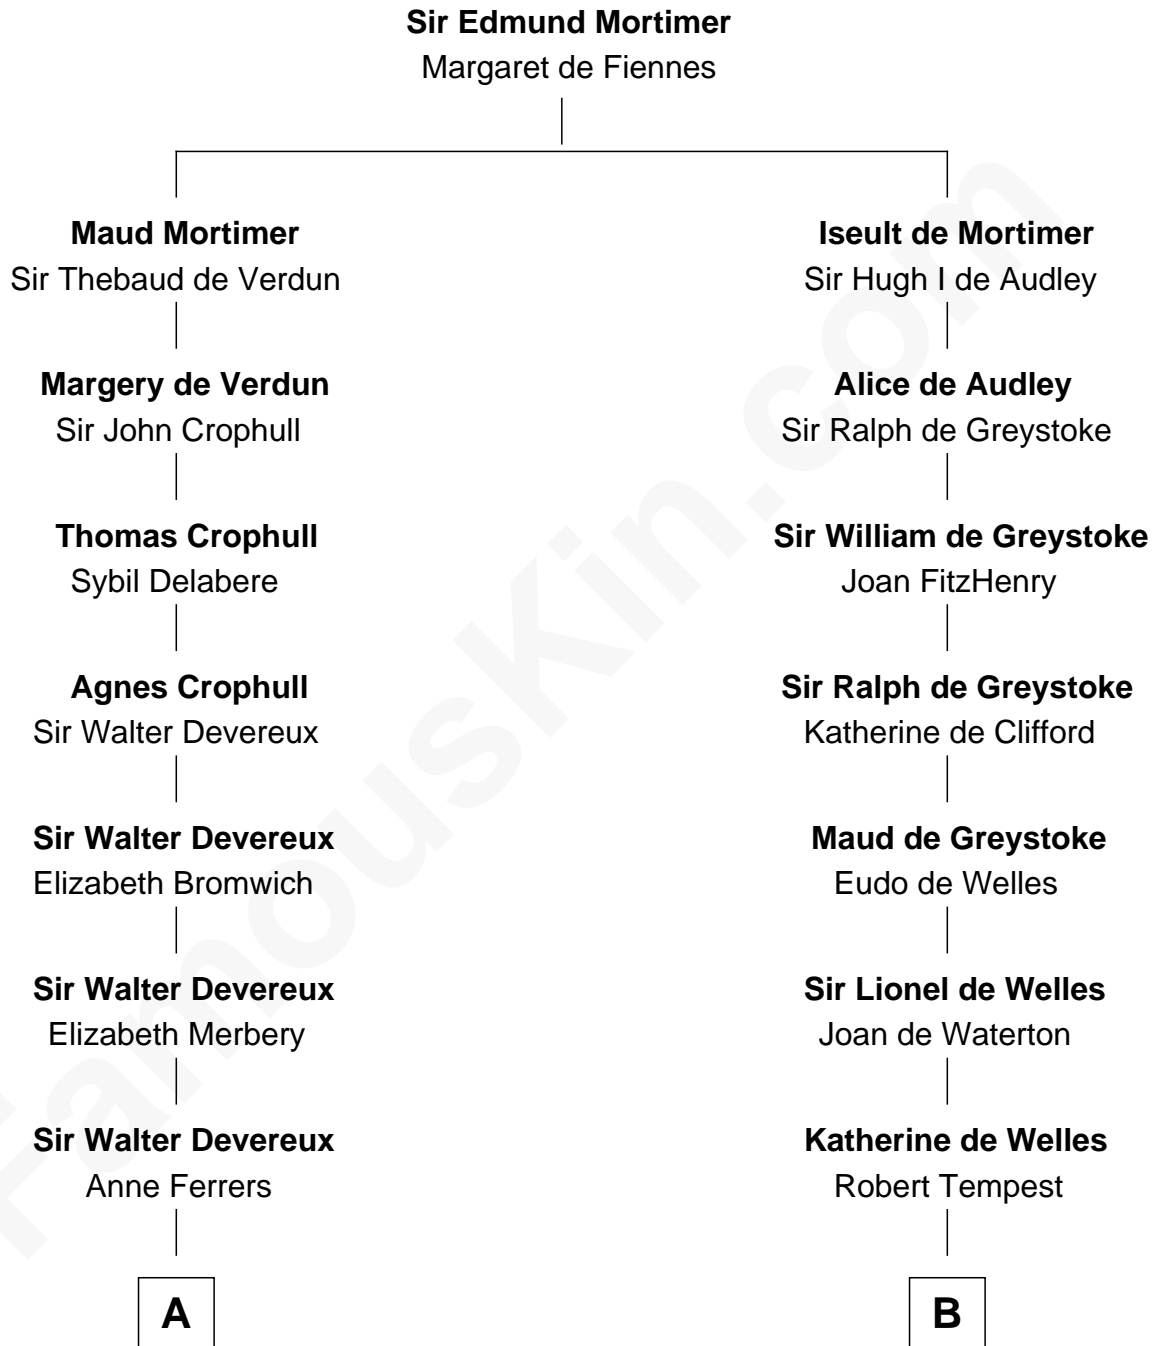

FamousKin.com Relationship Chart of

Melvyn Douglas
Movie Actor

17th cousin 4 times removed of

William Floyd

Signer of the Declaration of Independence

C

Richard Douglas

Lucy Way

Erskine Douglas

Sophia Garrett

Emma Jane Douglas

Col. George Taliaferro Shackelford

Lena Priscilla Shackelford

Edouard Gregory Hesselberg

Melvyn Douglas

Movie Actor