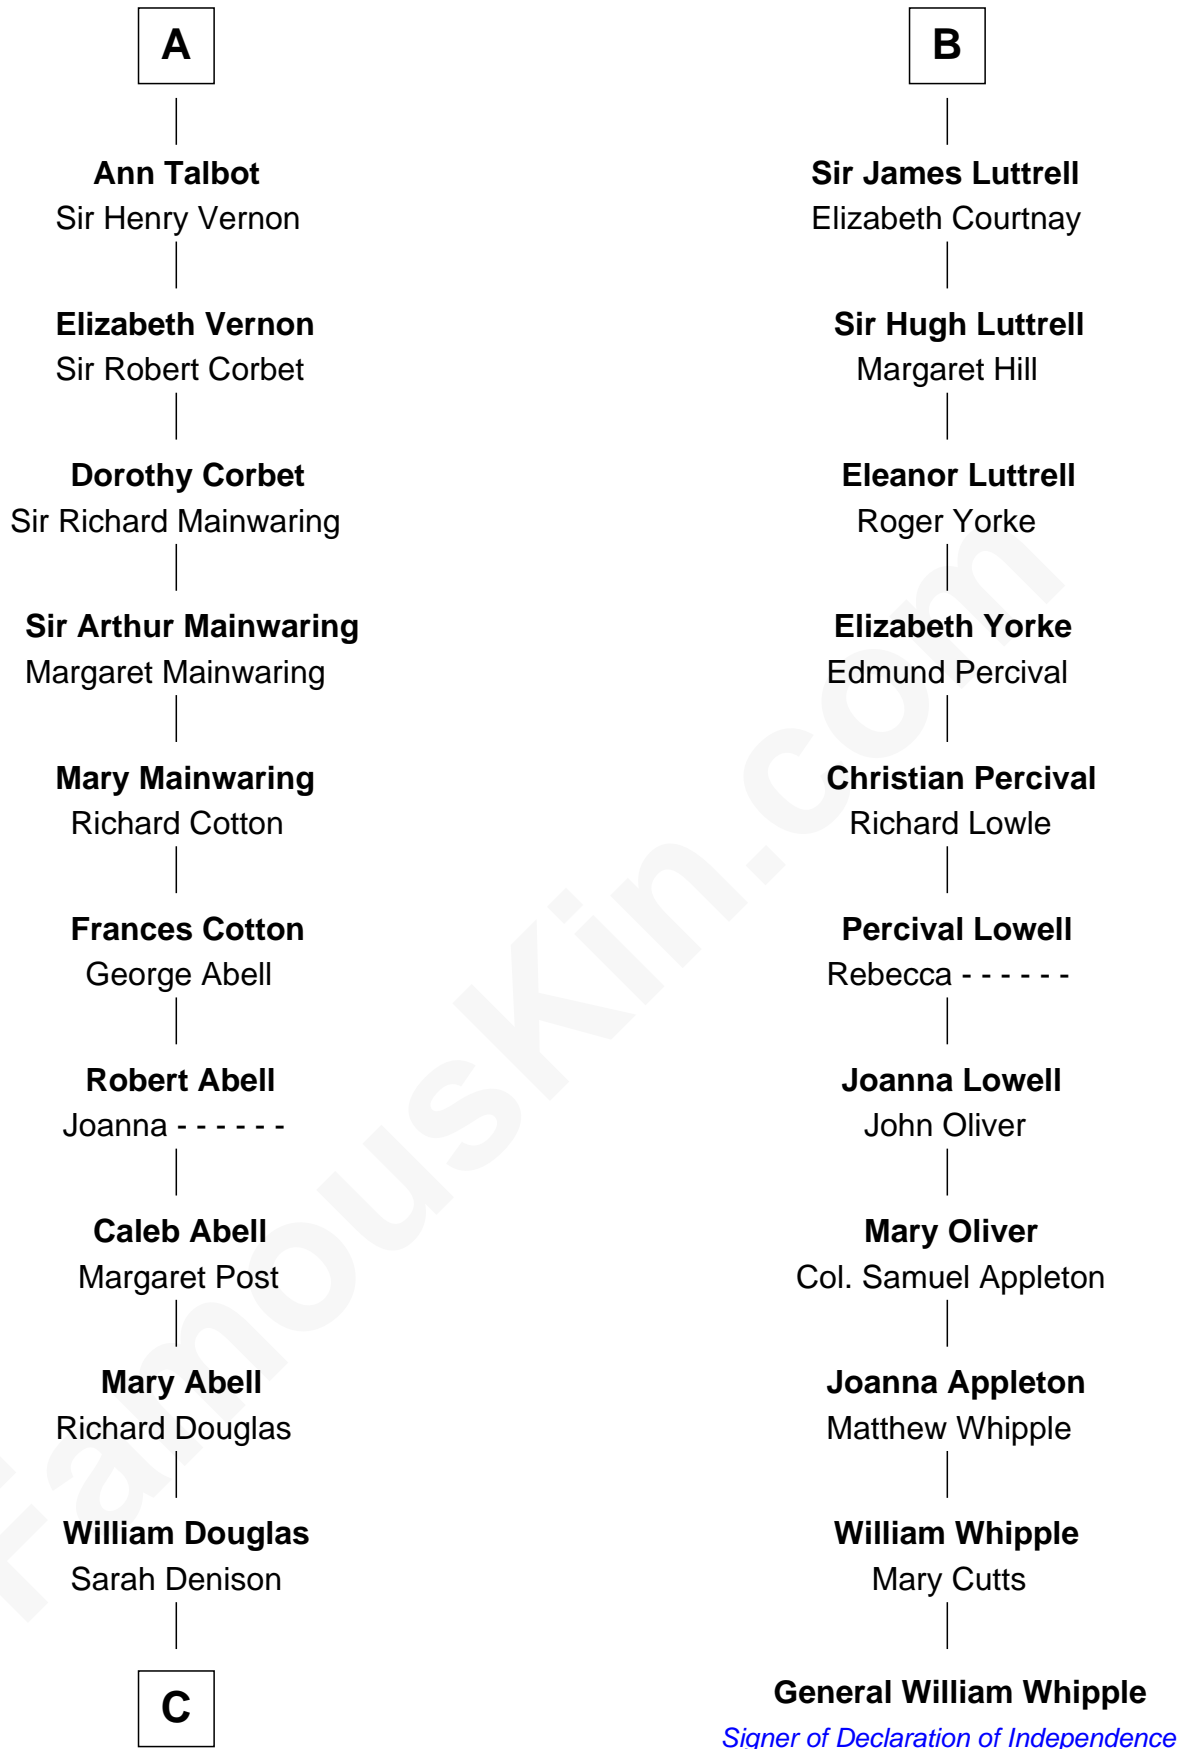

FamousKin.com
Relationship Chart of
Melvyn Douglas
Movie Actor

17th cousin 4 times removed of
General William Whipple
Signer of the Declaration of Independence

C

Richard Douglas

Lucy Way

Erskine Douglas

Sophia Garrett

Emma Jane Douglas

Col. George Taliaferro Shackelford

Lena Priscilla Shackelford

Edouard Gregory Hesselberg

Melvyn Douglas

Movie Actor

FamousKin.com