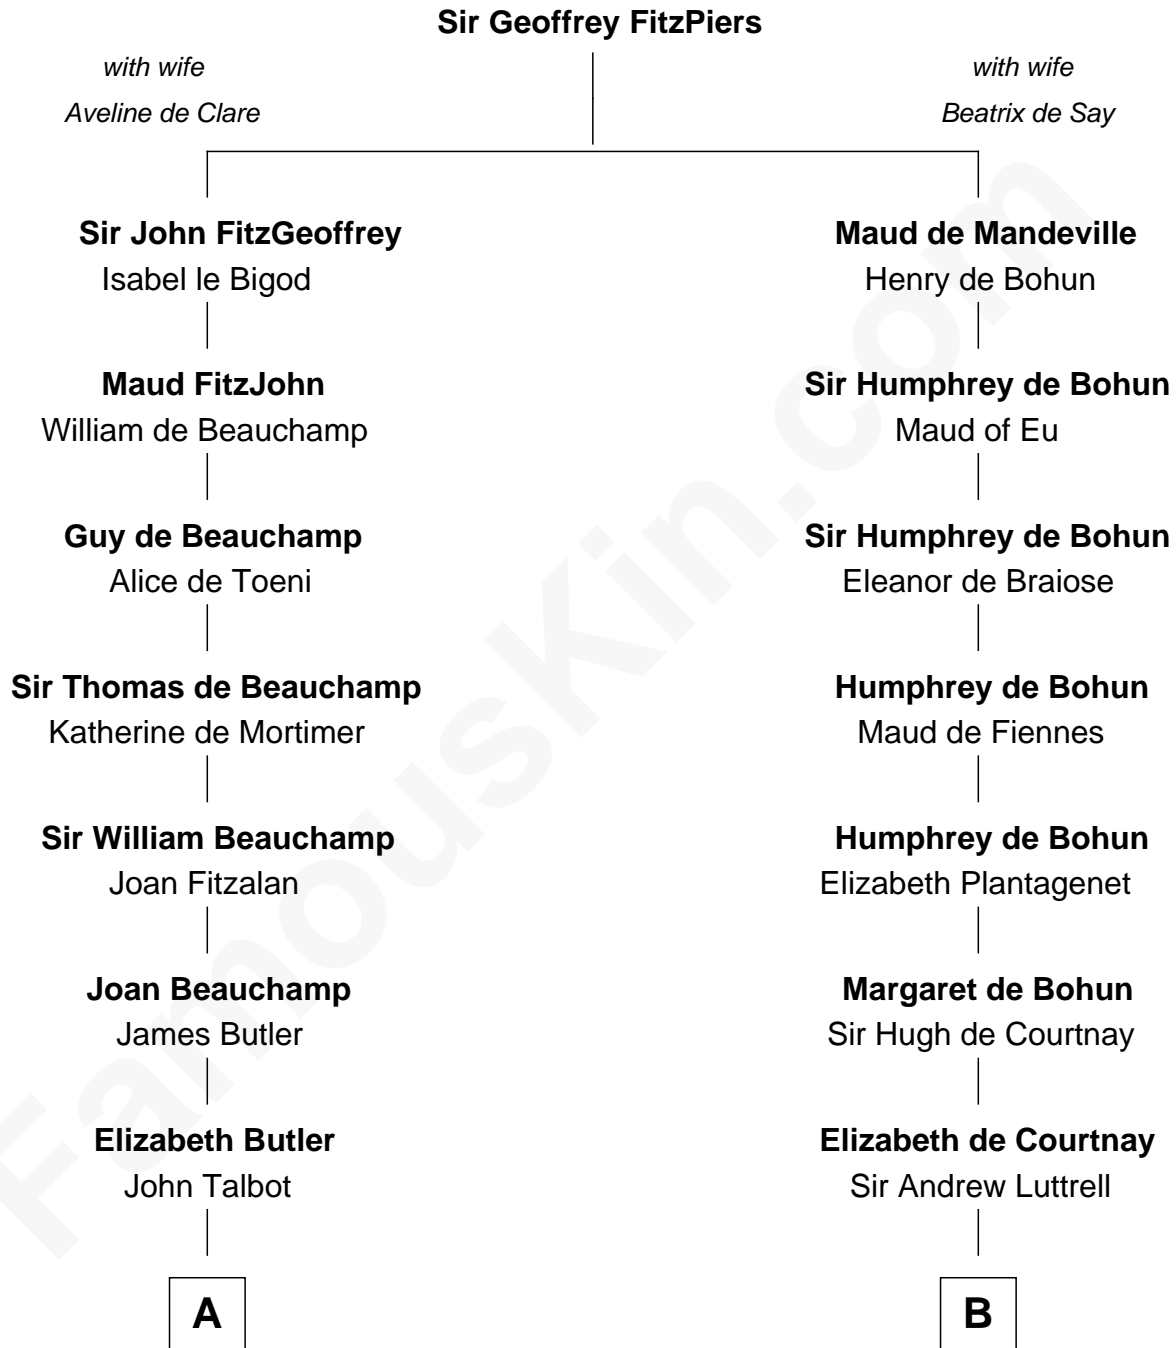

FamousKin.com
Relationship Chart of
Melvyn Douglas
Movie Actor

19th cousin 2 times removed of
General William Whipple
Signer of the Declaration of Independence

C

Richard Douglas

Lucy Way

Erskine Douglas

Sophia Garrett

Emma Jane Douglas

Col. George Taliaferro Shackelford

Lena Priscilla Shackelford

Edouard Gregory Hesselberg

Melvyn Douglas

Movie Actor

D

Joanna Appleton

Matthew Whipple

William Whipple

Mary Cutts

General William Whipple

Signer of Declaration of Independence

FamousKin.com