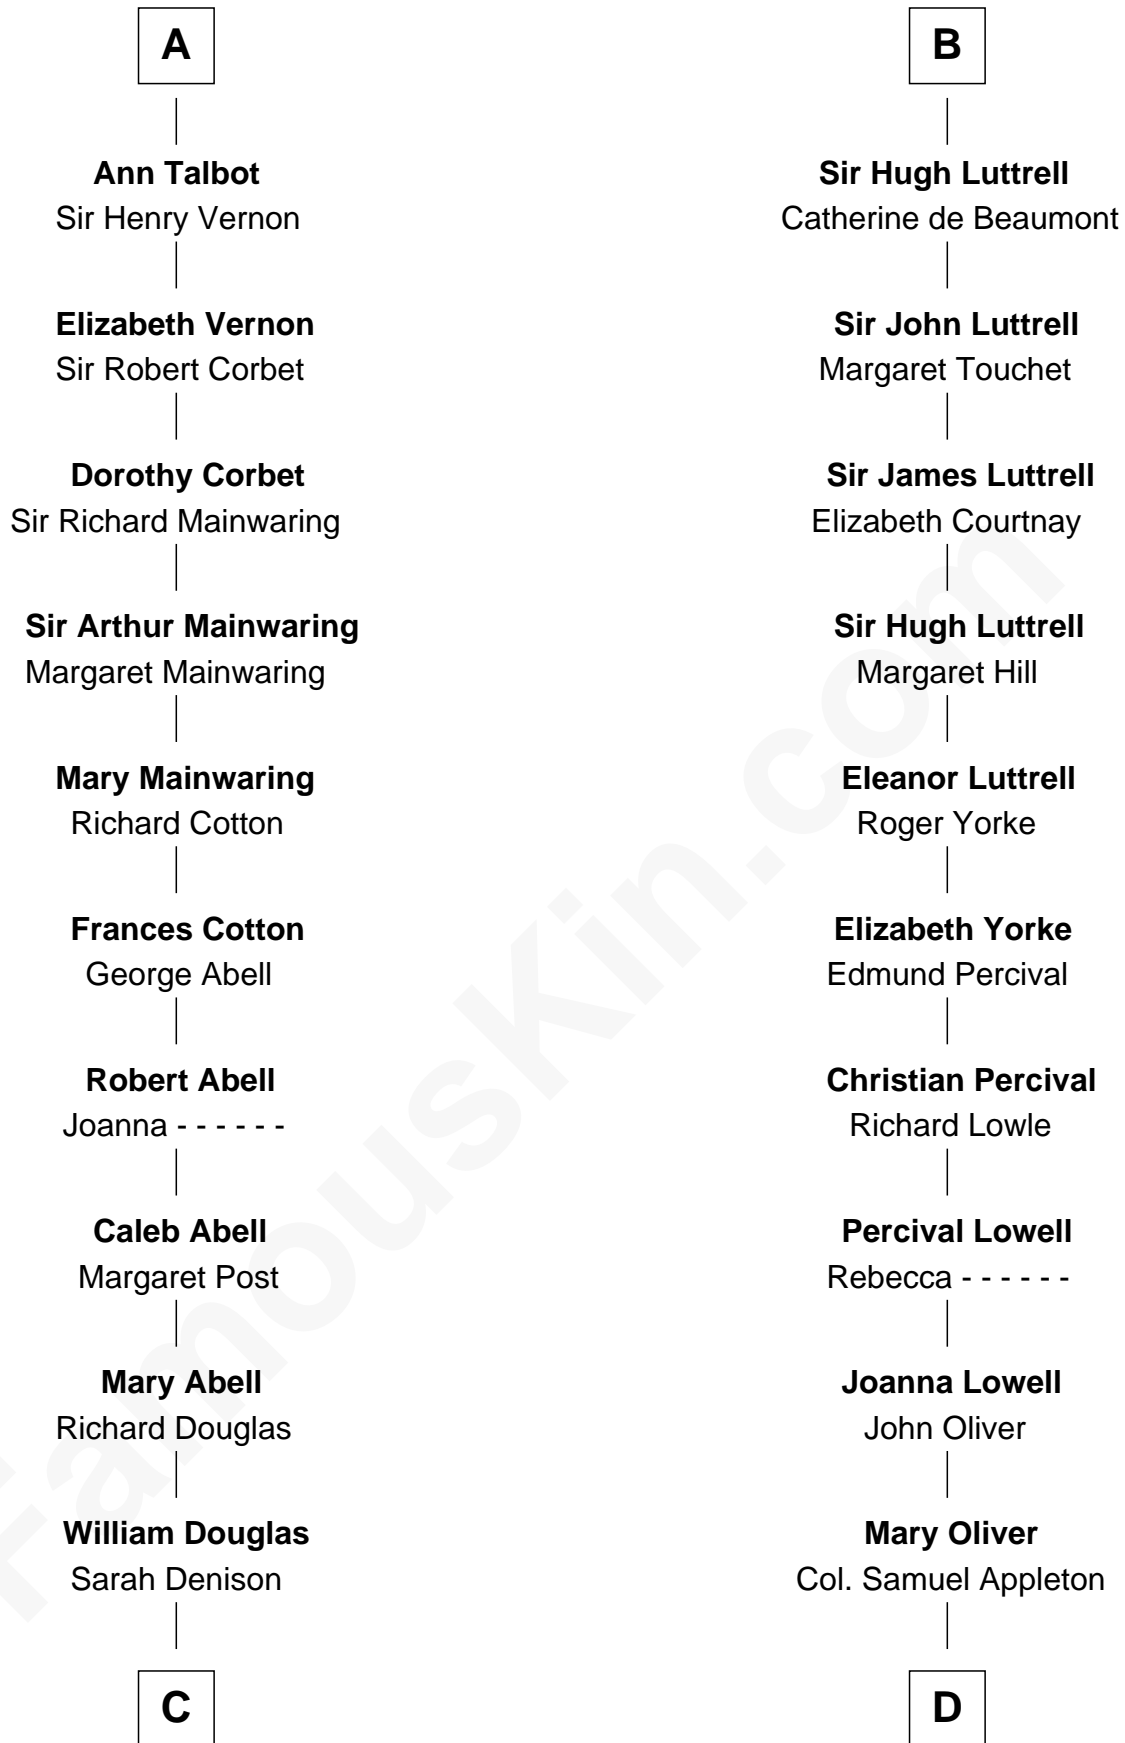

FamousKin.com
Relationship Chart of
Melvyn Douglas
Movie Actor

19th cousin 2 times removed of
General William Whipple
Signer of the Declaration of Independence

C

Richard Douglas

Lucy Way

Erskine Douglas

Sophia Garrett

Emma Jane Douglas

Col. George Taliaferro Shackelford

Lena Priscilla Shackelford

Edouard Gregory Hesselberg

Melvyn Douglas

Movie Actor

D

Joanna Appleton

Matthew Whipple

William Whipple

Mary Cutts

General William Whipple

Signer of Declaration of Independence

FamousKin.com