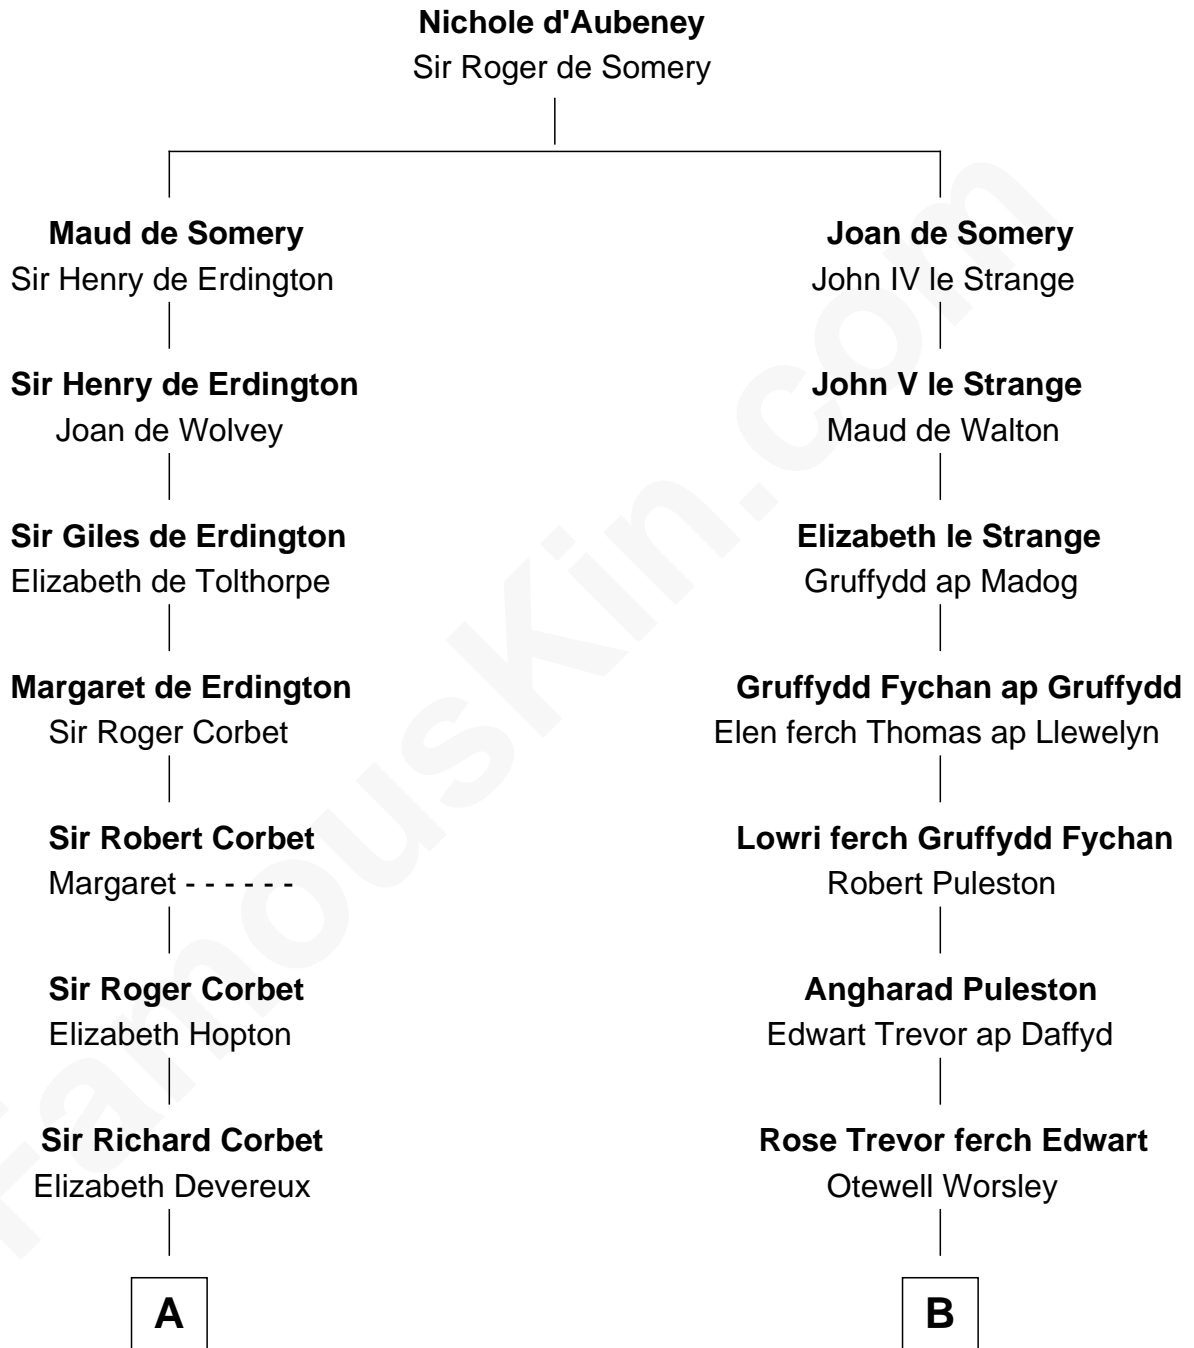

**FamousKin.com**  
**Relationship Chart of**  
**Melvyn Douglas**  
*Movie Actor*

15th cousin 5 times removed of  
**General William Whipple**  
*Signer of the Declaration of Independence*

**C**

—  
**Erskine Douglas**

Sophia Garrett

—  
**Emma Jane Douglas**

Col. George Taliaferro Shackelford

—  
**Lena Priscilla Shackelford**

Edouard Gregory Hesselberg

—  
**Melvyn Douglas**

*Movie Actor*

FamousKin.com