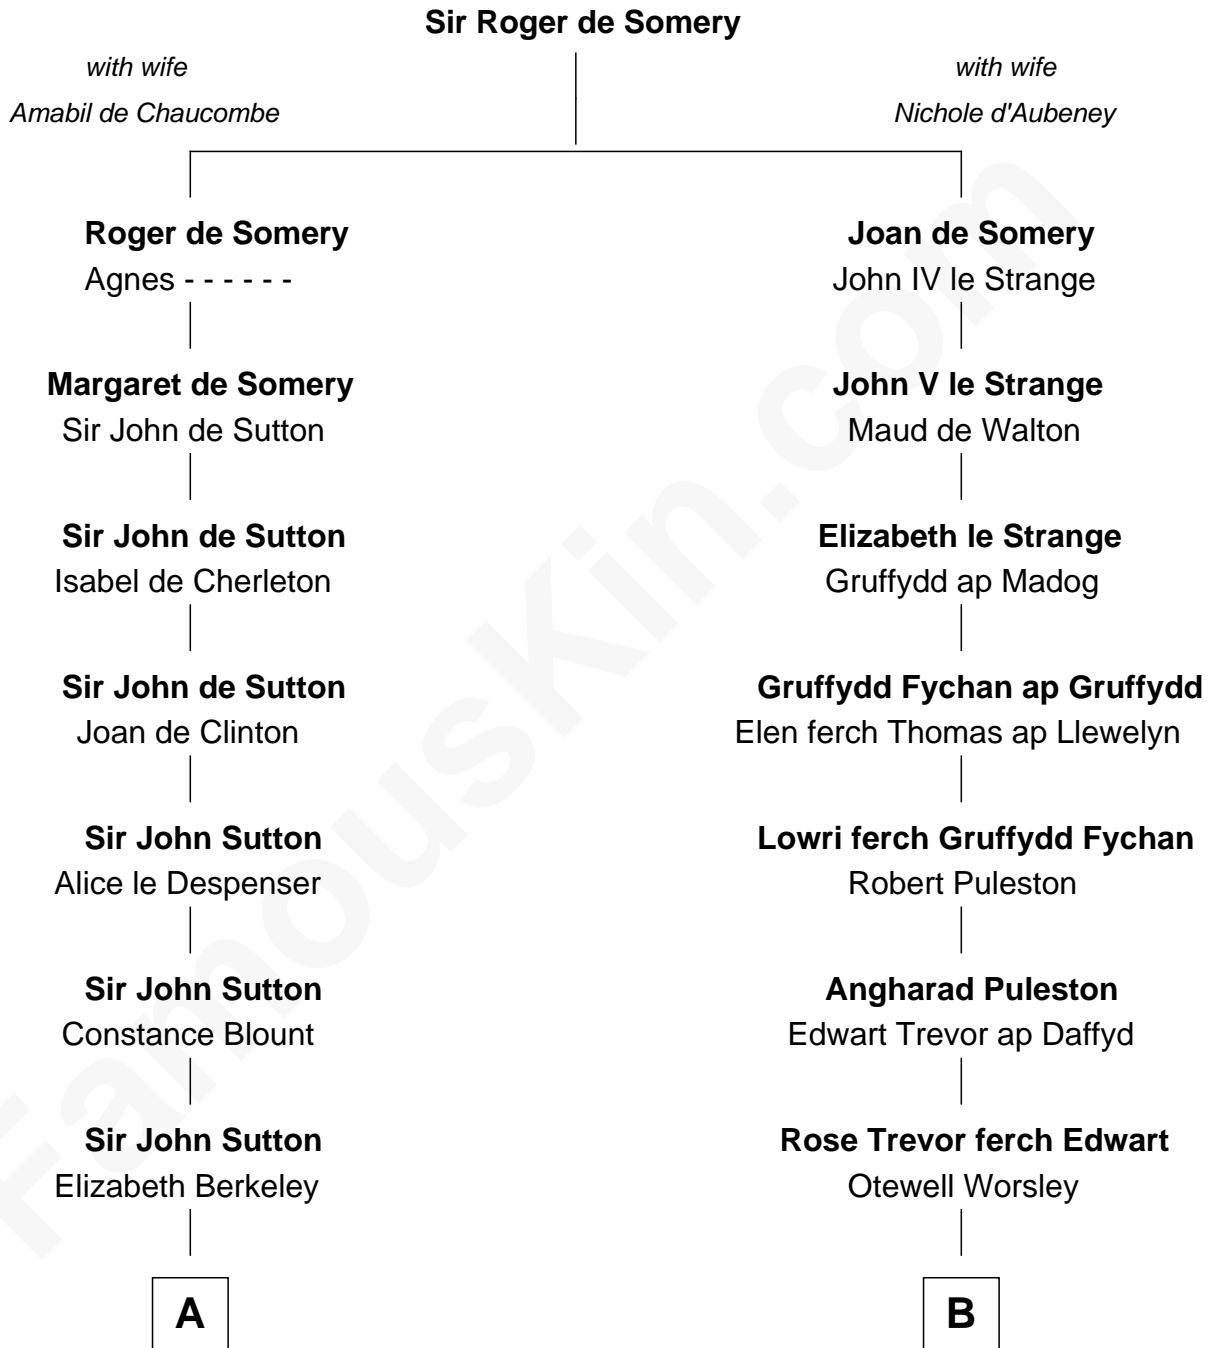

FamousKin.com
Relationship Chart of
Melvyn Douglas
Movie Actor

15th cousin 5 times removed of
General William Whipple
Signer of the Declaration of Independence

C

—
Erskine Douglas

Sophia Garrett

—
Emma Jane Douglas

Col. George Taliaferro Shackelford

—
Lena Priscilla Shackelford

Edouard Gregory Hesselberg

—
Melvyn Douglas

Movie Actor

FamousKin.com