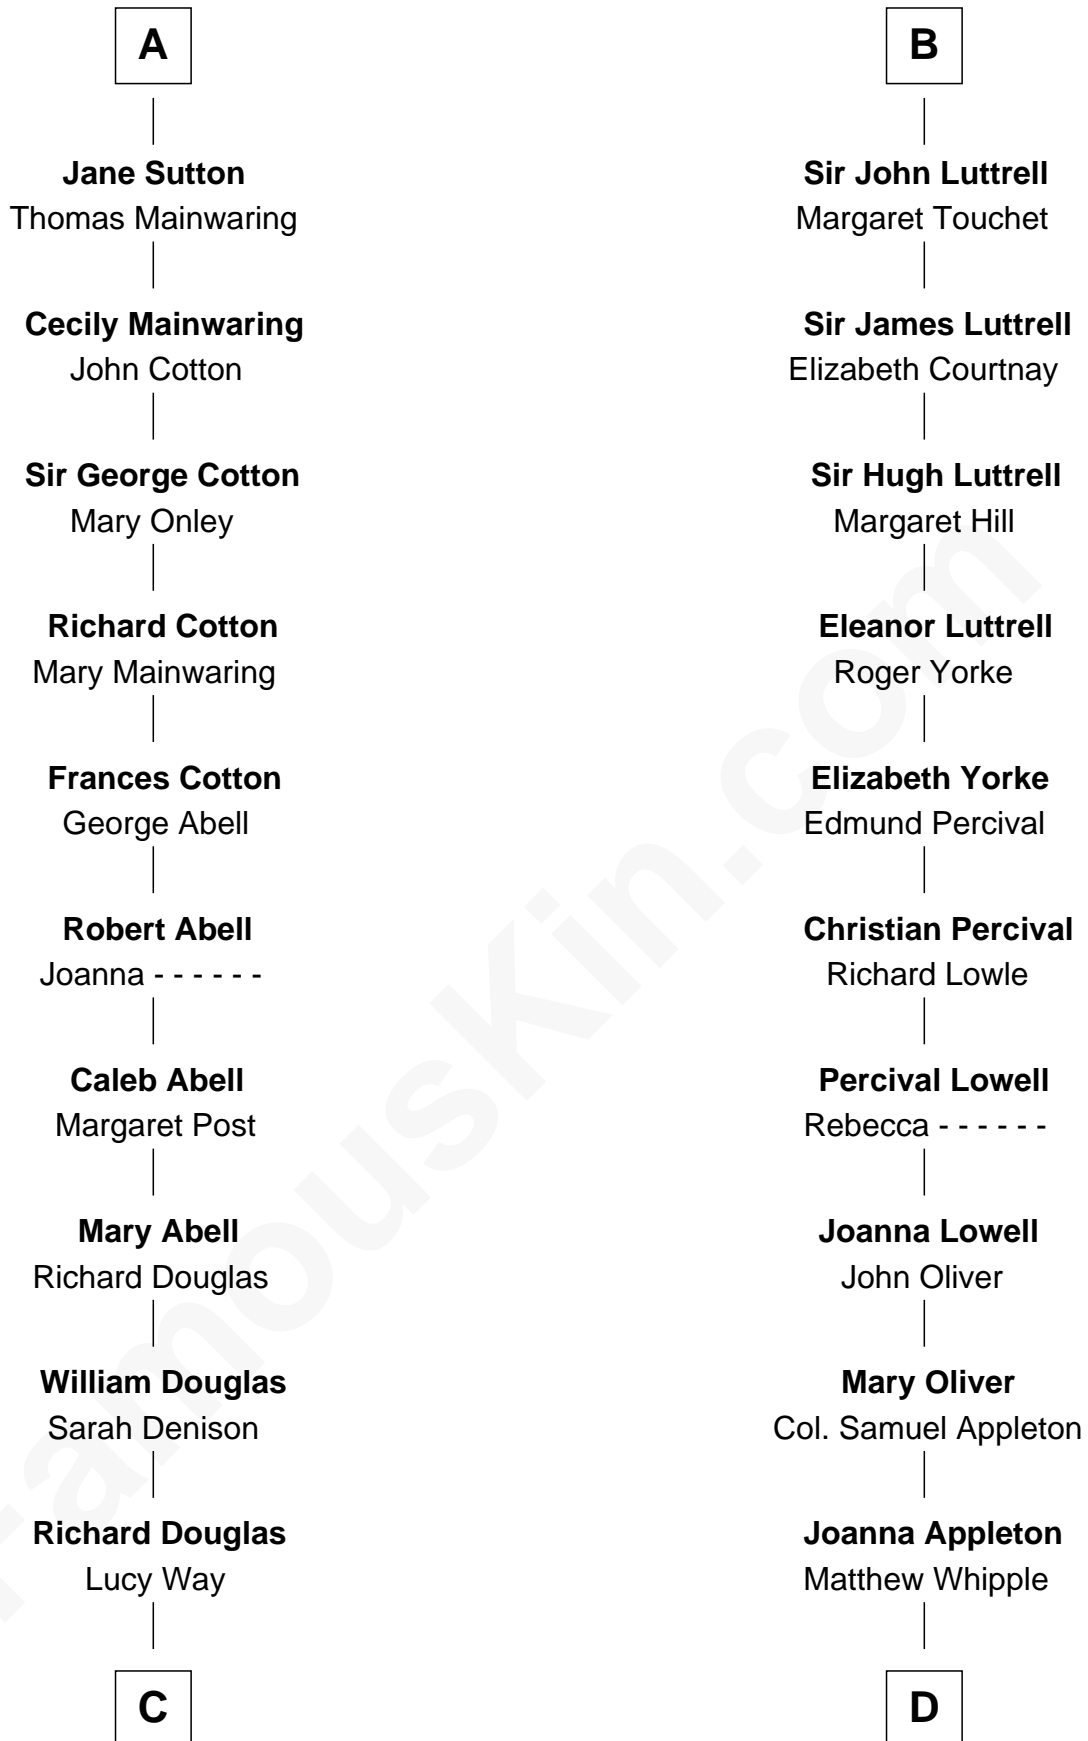

**FamousKin.com**  
**Relationship Chart of**  
**Melvyn Douglas**  
*Movie Actor*

18th cousin 2 times removed of  
**General William Whipple**  
*Signer of the Declaration of Independence*

**C**

**Erskine Douglas**

Sophia Garrett

**Emma Jane Douglas**

Col. George Taliaferro Shackelford

**Lena Priscilla Shackelford**

Edouard Gregory Hesselberg

**Melvyn Douglas**

*Movie Actor*

**D**

**William Whipple**

Mary Cutts

**General William Whipple**

*Signer of Declaration of Independence*

FamousKin.com