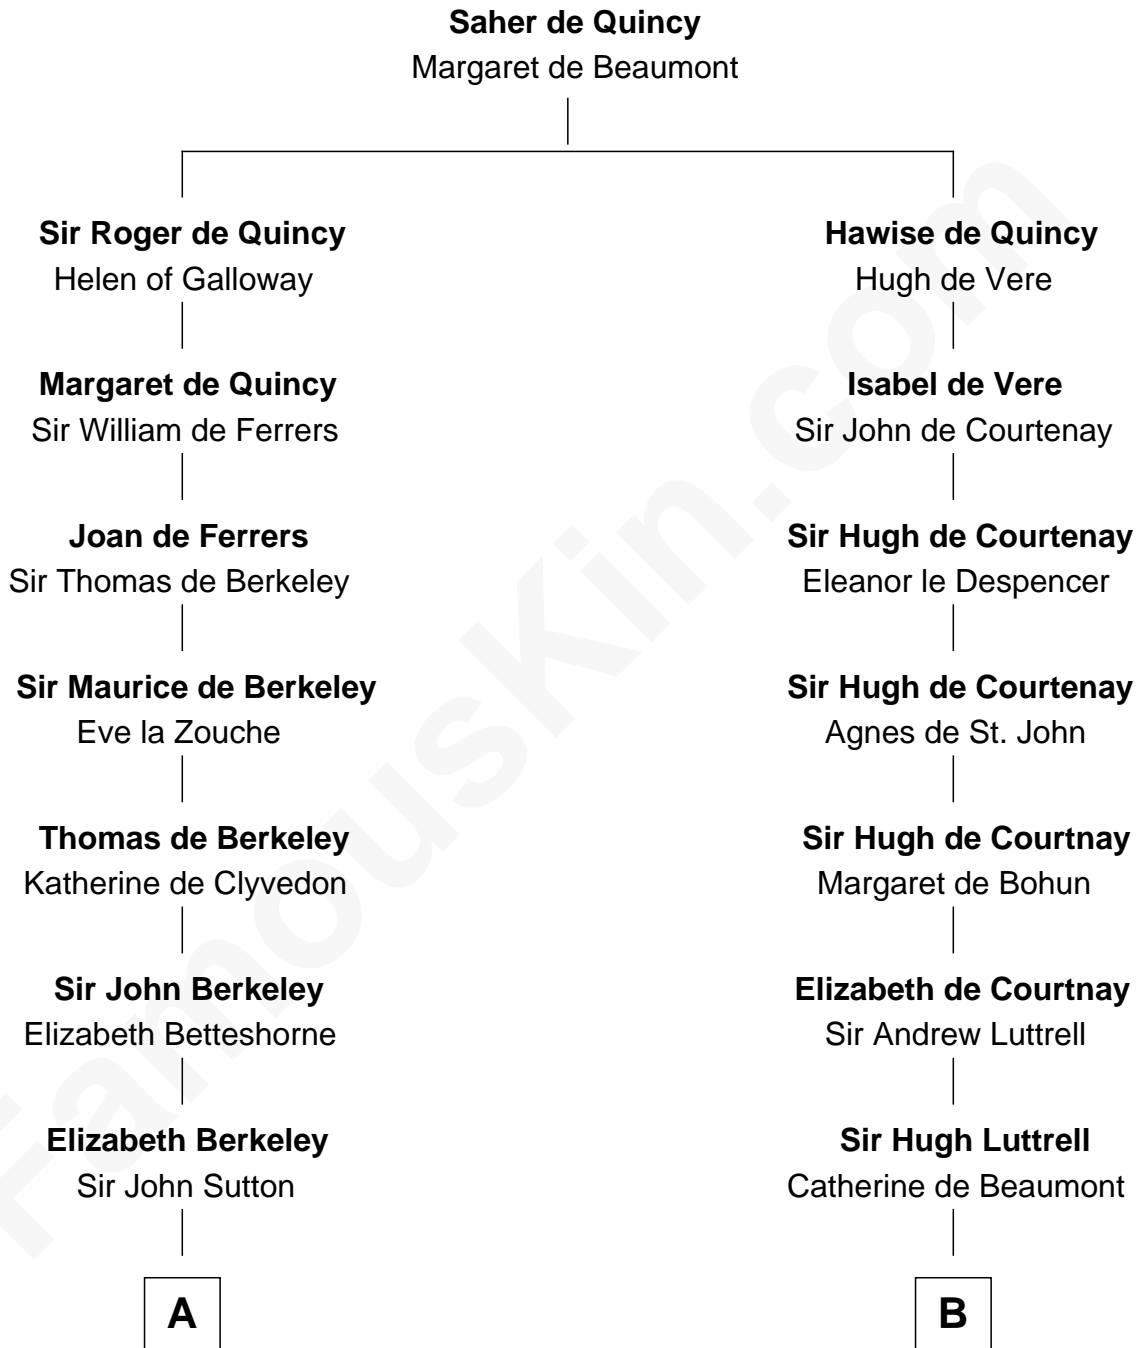

**FamousKin.com**  
**Relationship Chart of**  
**Melvyn Douglas**  
*Movie Actor*

18th cousin 2 times removed of  
**General William Whipple**  
*Signer of the Declaration of Independence*

**C**

**Erskine Douglas**

Sophia Garrett

**Emma Jane Douglas**

Col. George Taliaferro Shackelford

**Lena Priscilla Shackelford**

Edouard Gregory Hesselberg

**Melvyn Douglas**

*Movie Actor*

**D**

**William Whipple**

Mary Cutts

**General William Whipple**

*Signer of Declaration of Independence*

FamousKin.com