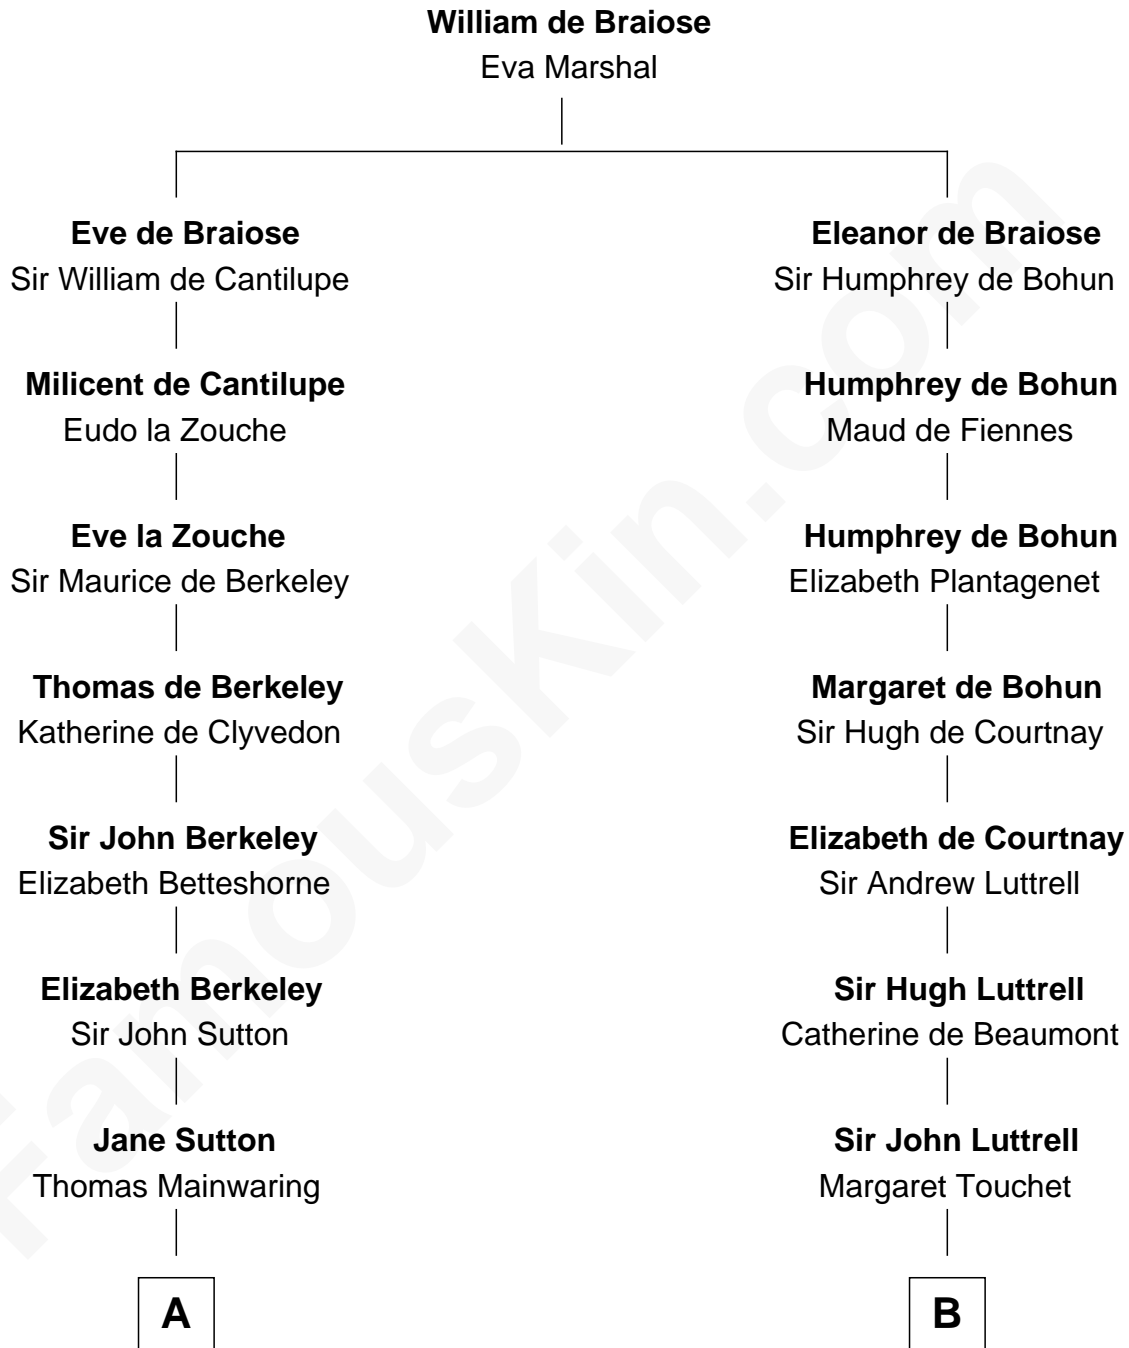

FamousKin.com
Relationship Chart of
Melvyn Douglas
Movie Actor

17th cousin 2 times removed of
General William Whipple
Signer of the Declaration of Independence

C

—
Emma Jane Douglas
Col. George Taliaferro Shackelford

—
Lena Priscilla Shackelford
Edouard Gregory Hesselberg

—
Melvyn Douglas
Movie Actor

FamousKin.com