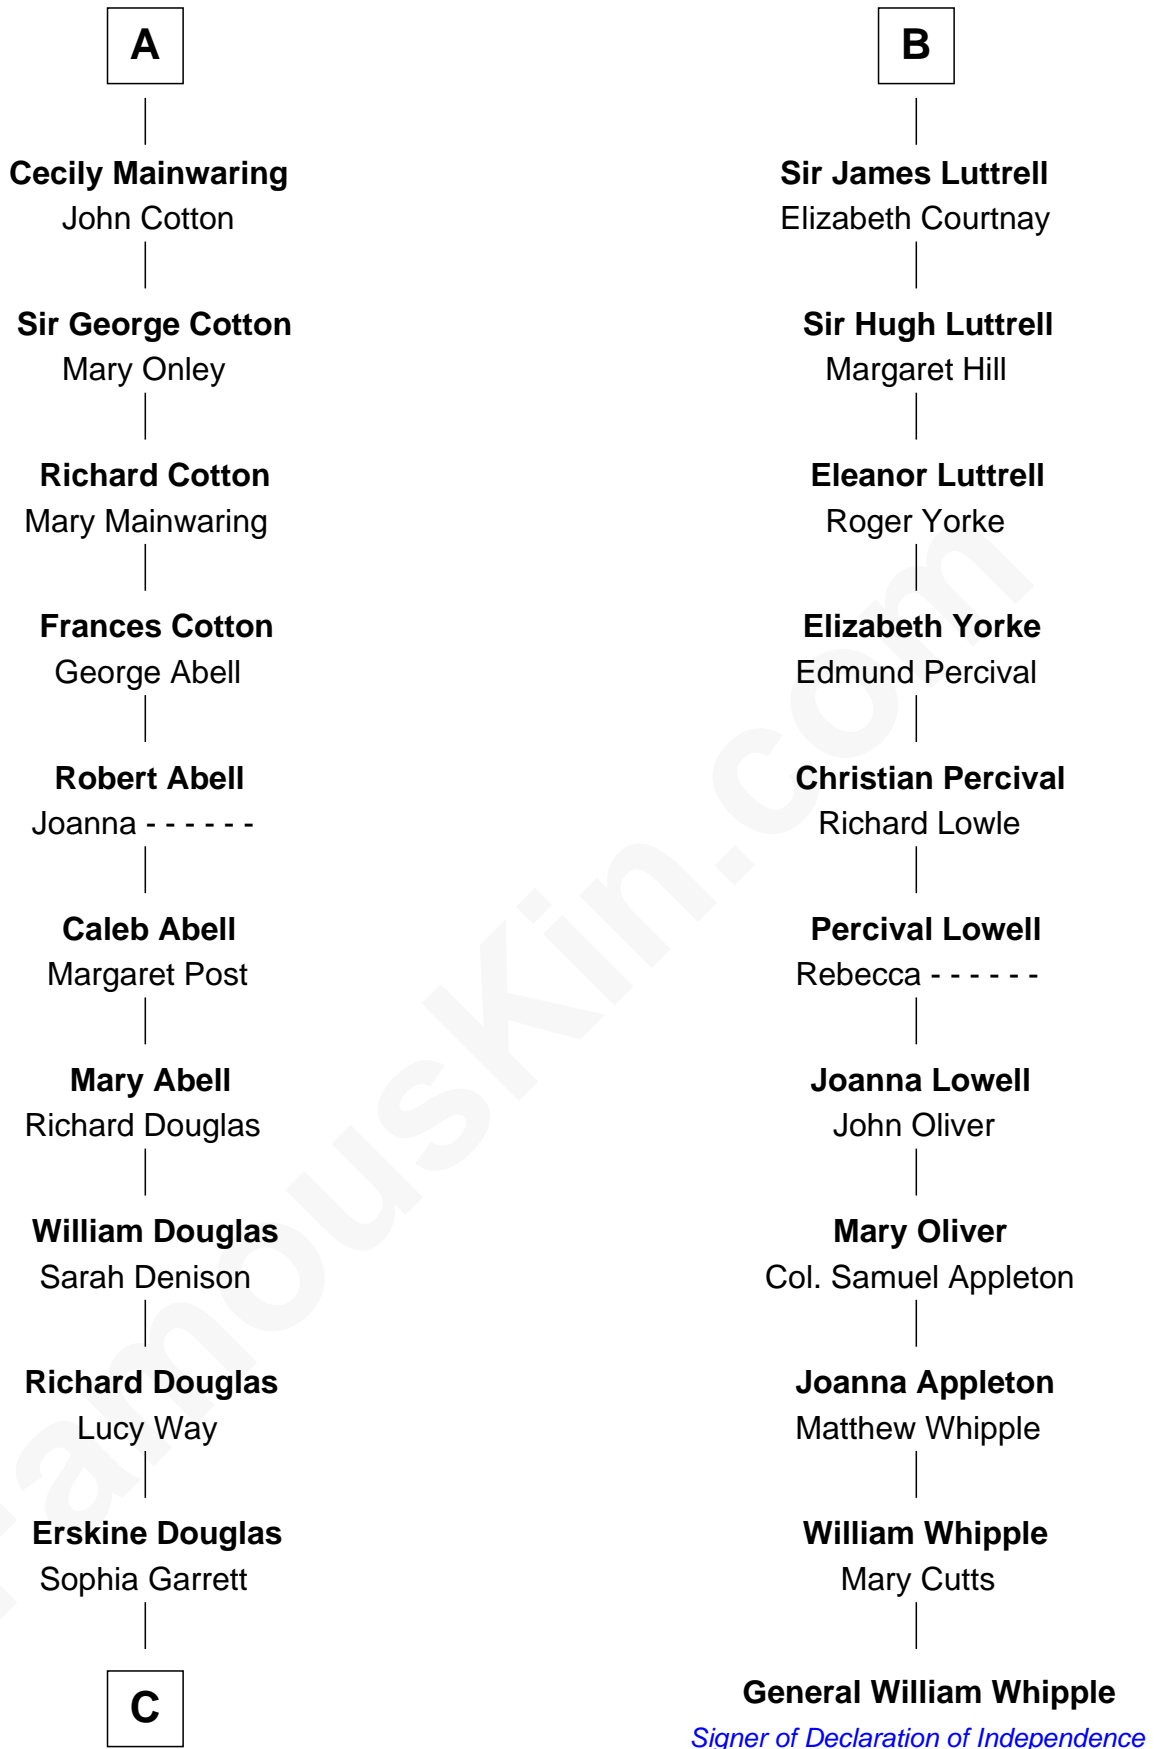

FamousKin.com
Relationship Chart of
Melvyn Douglas
Movie Actor

17th cousin 2 times removed of
General William Whipple
Signer of the Declaration of Independence

C

—
Emma Jane Douglas
Col. George Taliaferro Shackelford

—
Lena Priscilla Shackelford
Edouard Gregory Hesselberg

—
Melvyn Douglas
Movie Actor

FamousKin.com