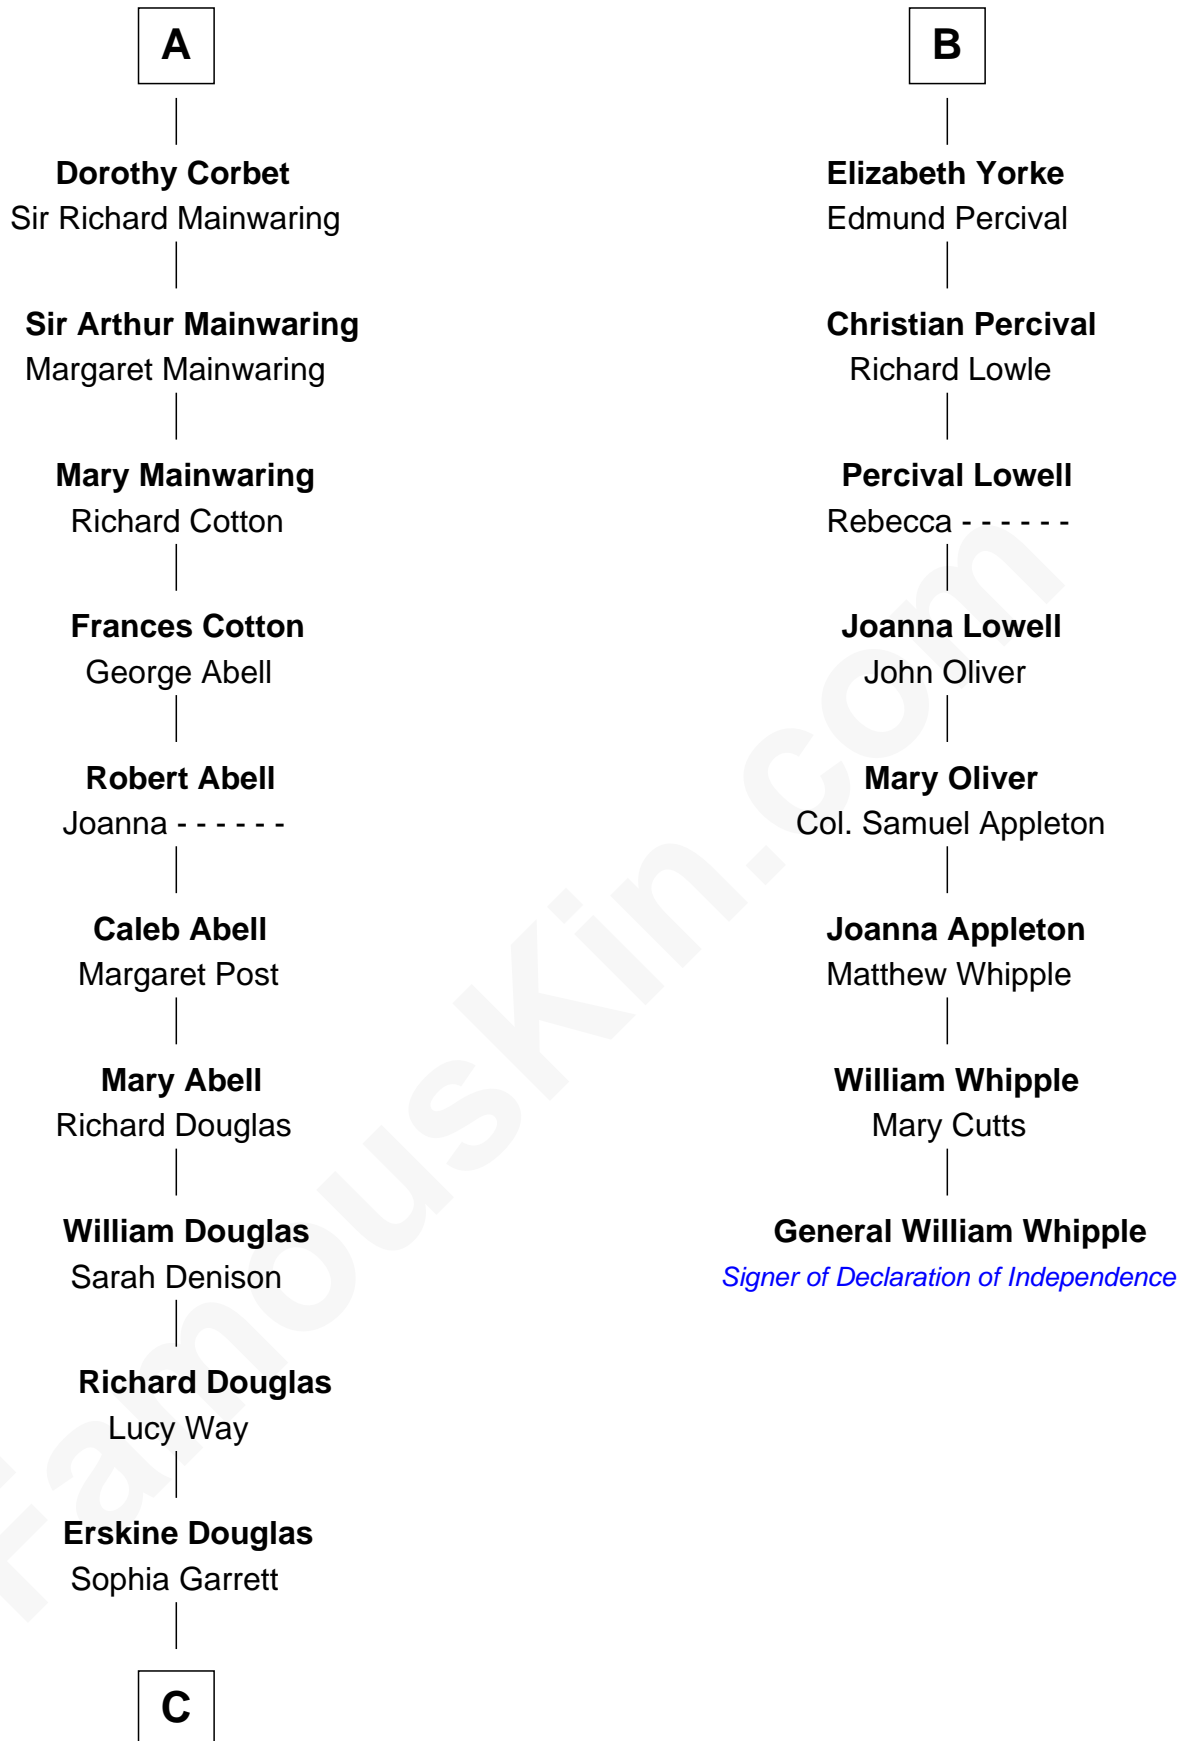

FamousKin.com
Relationship Chart of
Melvyn Douglas
Movie Actor

14th cousin 5 times removed of

General William Whipple
Signer of the Declaration of Independence

C

—
Emma Jane Douglas
Col. George Taliaferro Shackelford

—
Lena Priscilla Shackelford
Edouard Gregory Hesselberg

—
Melvyn Douglas
Movie Actor

FamousKin.com