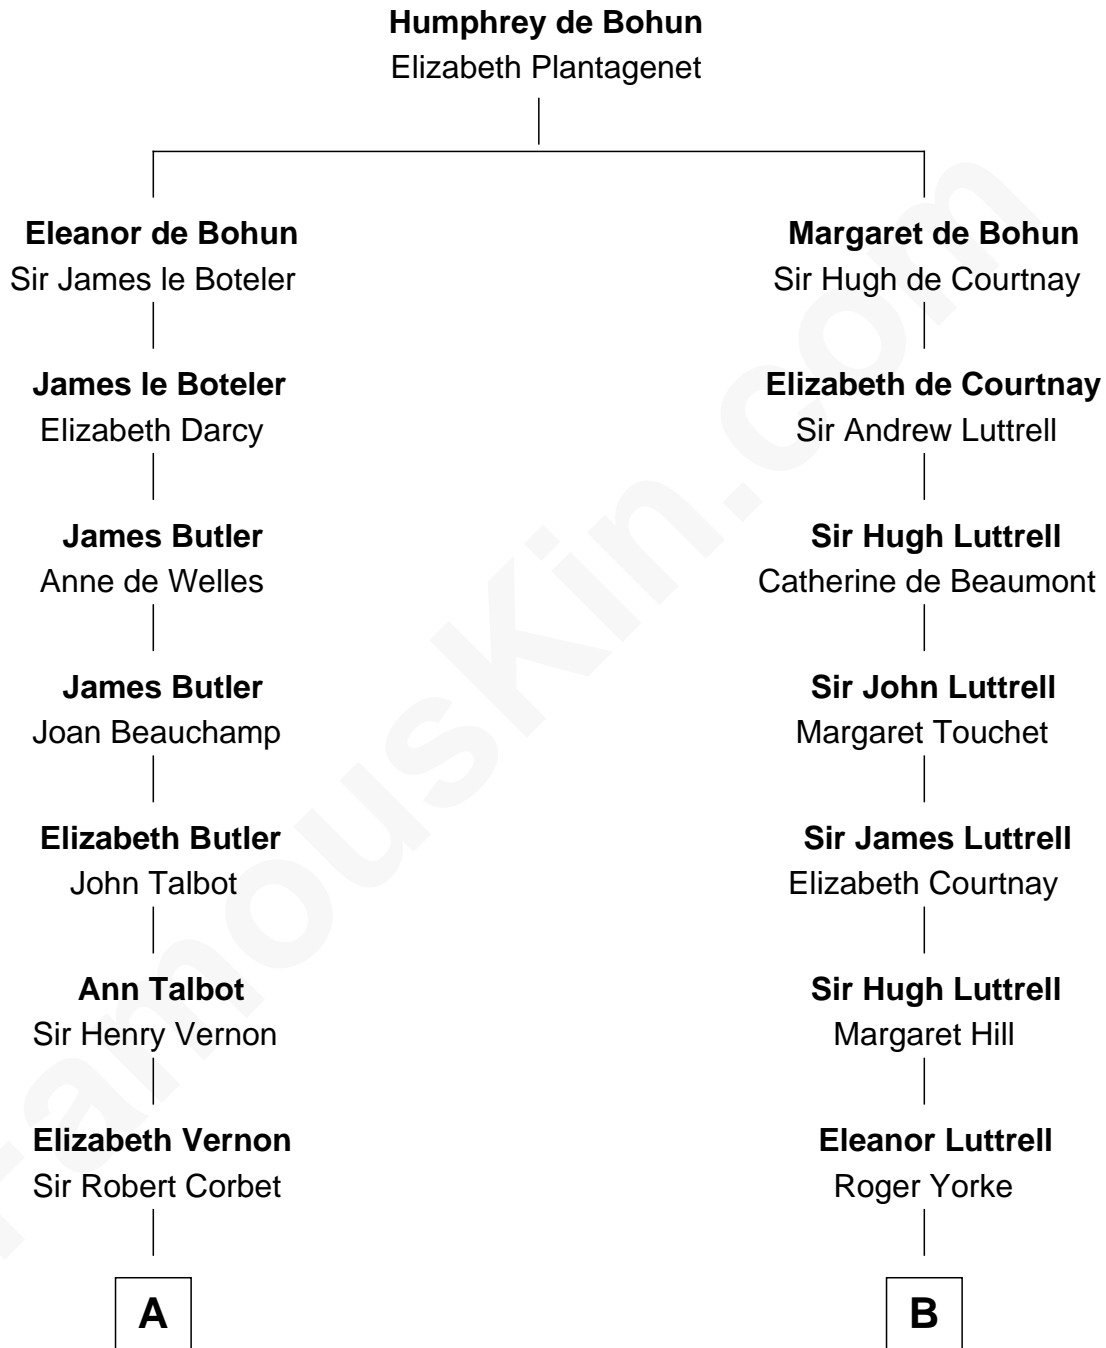

FamousKin.com
Relationship Chart of
Melvyn Douglas
Movie Actor

14th cousin 5 times removed of

General William Whipple
Signer of the Declaration of Independence

C

—
Emma Jane Douglas
Col. George Taliaferro Shackelford

—
Lena Priscilla Shackelford
Edouard Gregory Hesselberg

—
Melvyn Douglas
Movie Actor

FamousKin.com