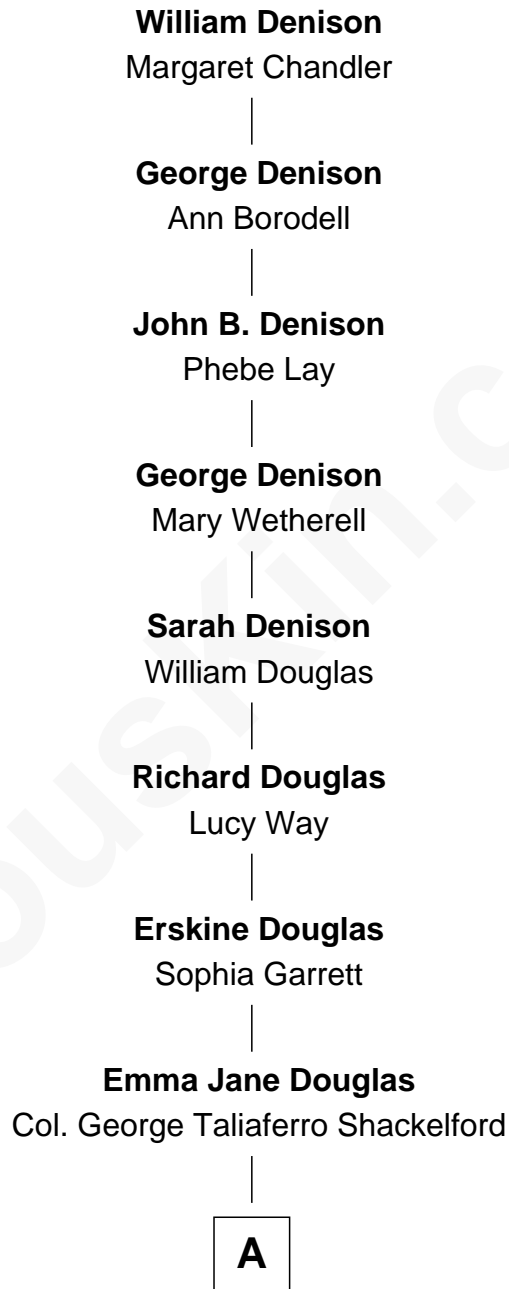

FamousKin.com Relationship Chart of

Melvyn Douglas

Movie Actor

7th Great-grandson of

William Denison

(c1571 - 1653/4) - Great Migration Immigrant 1631

A

—
Lena Priscilla Shackelford
Edouard Gregory Hesselberg

—
Melvyn Douglas
Movie Actor

FamousKin.com