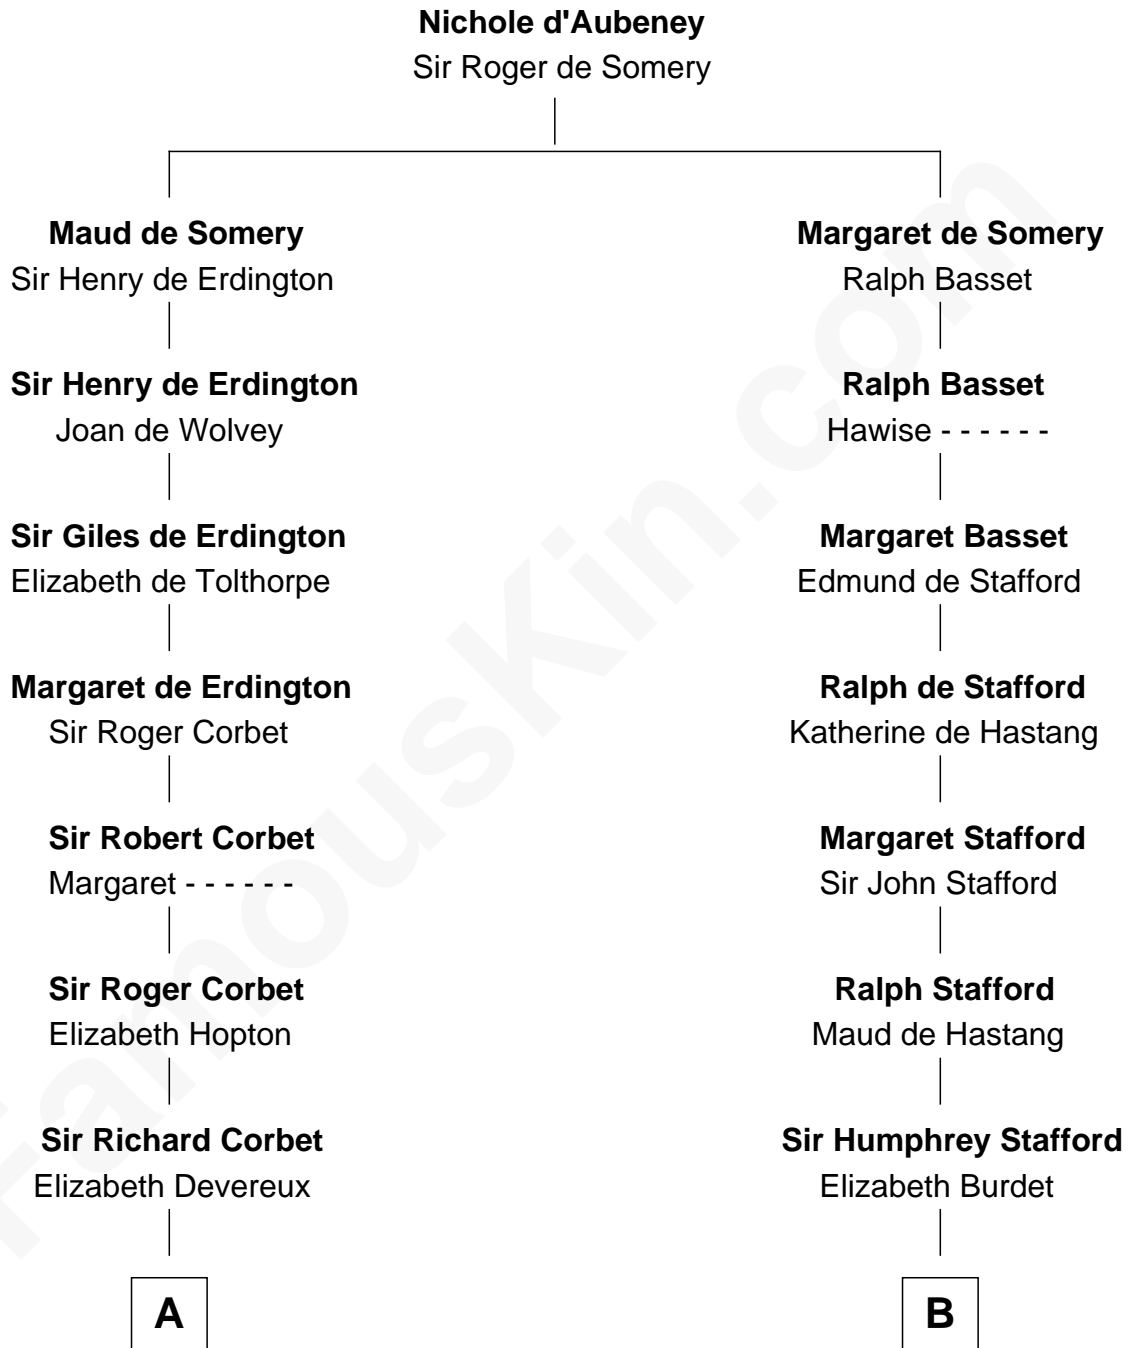

FamousKin.com
Relationship Chart of
Melvyn Douglas
Movie Actor

18th cousin 2 times removed of

Robert Townsend

Member of the Culper Spy Ring during the American Revolution

C

Erskine Douglas

Sophia Garrett

Emma Jane Douglas

Col. George Taliaferro Shackelford

Lena Priscilla Shackelford

Edouard Gregory Hesselberg

Melvyn Douglas

Movie Actor

D

Samuel Townsend

Sarah Stoddard