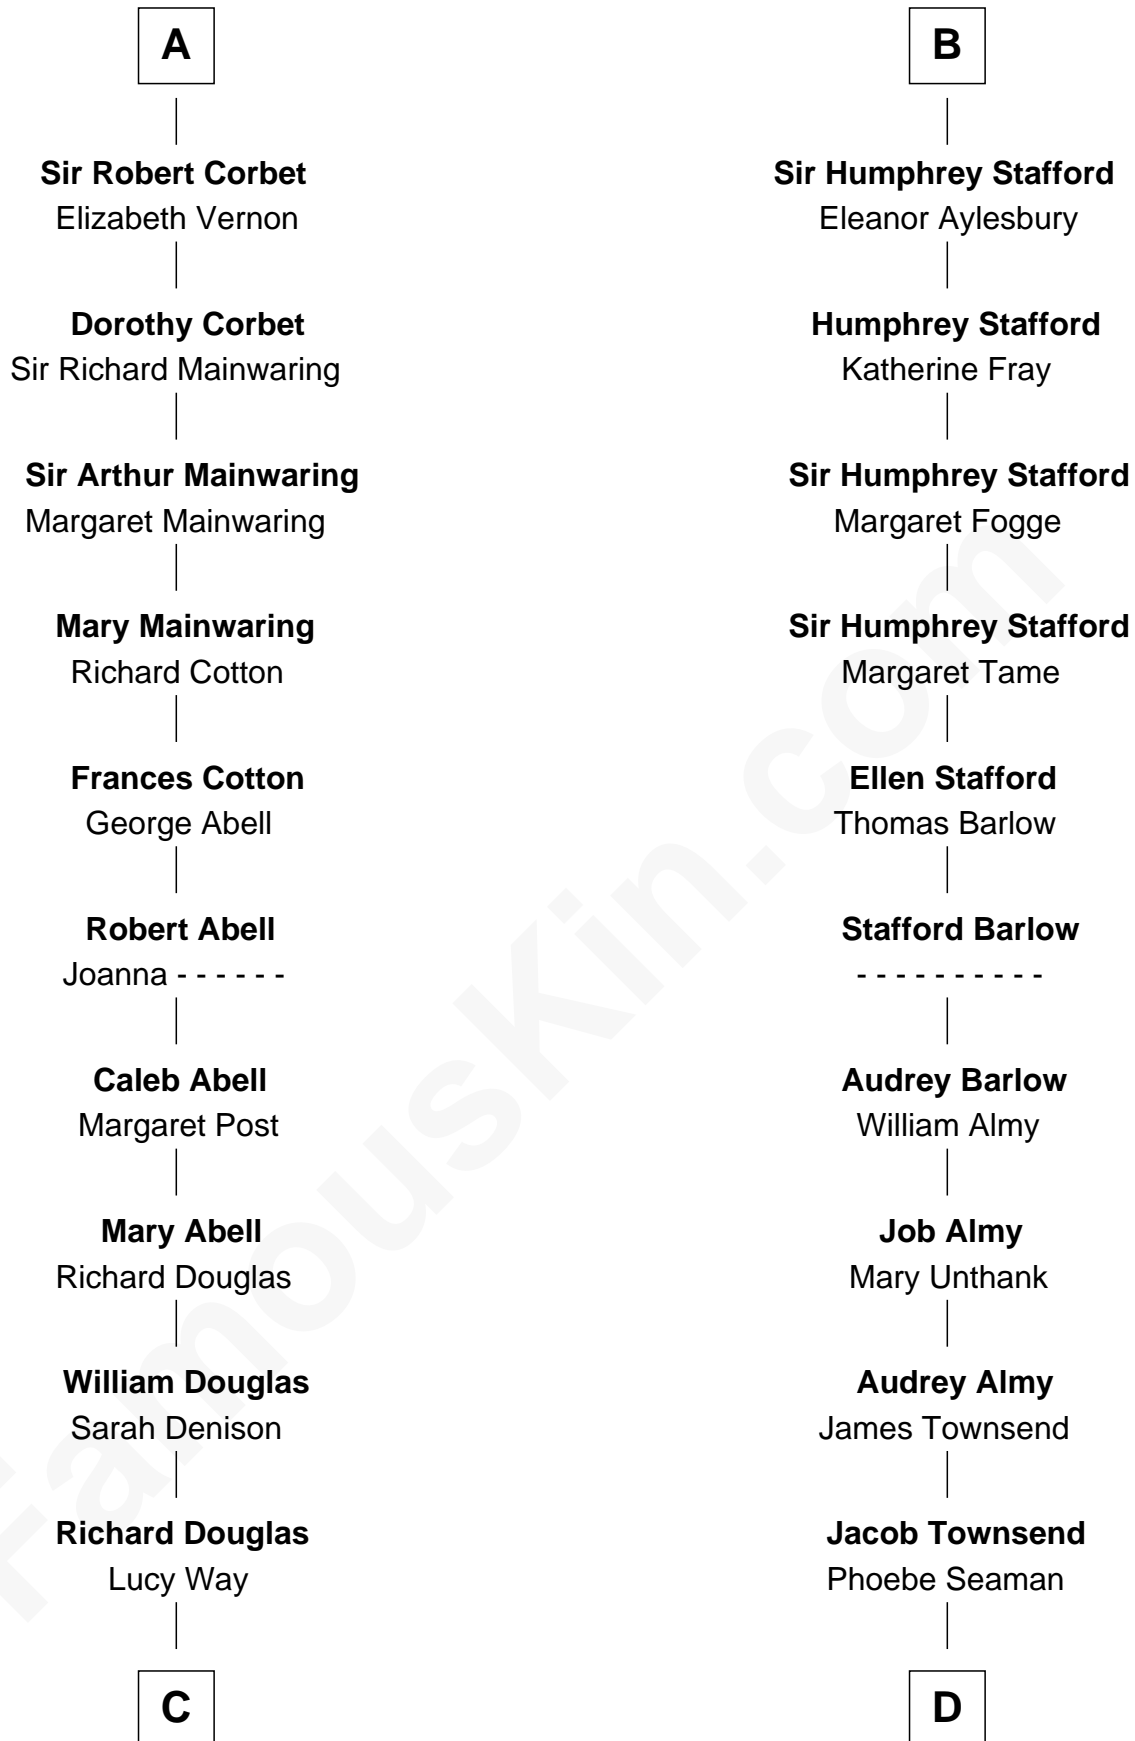

FamousKin.com
Relationship Chart of
Melvyn Douglas
Movie Actor

18th cousin 2 times removed of

Robert Townsend

Member of the Culper Spy Ring during the American Revolution

C

Erskine Douglas

Sophia Garrett

Emma Jane Douglas

Col. George Taliaferro Shackelford

Lena Priscilla Shackelford

Edouard Gregory Hesselberg

Melvyn Douglas

Movie Actor

D

Samuel Townsend

Sarah Stoddard

Robert Townsend

Spy known as "Culper Jr."

FamousKin.com