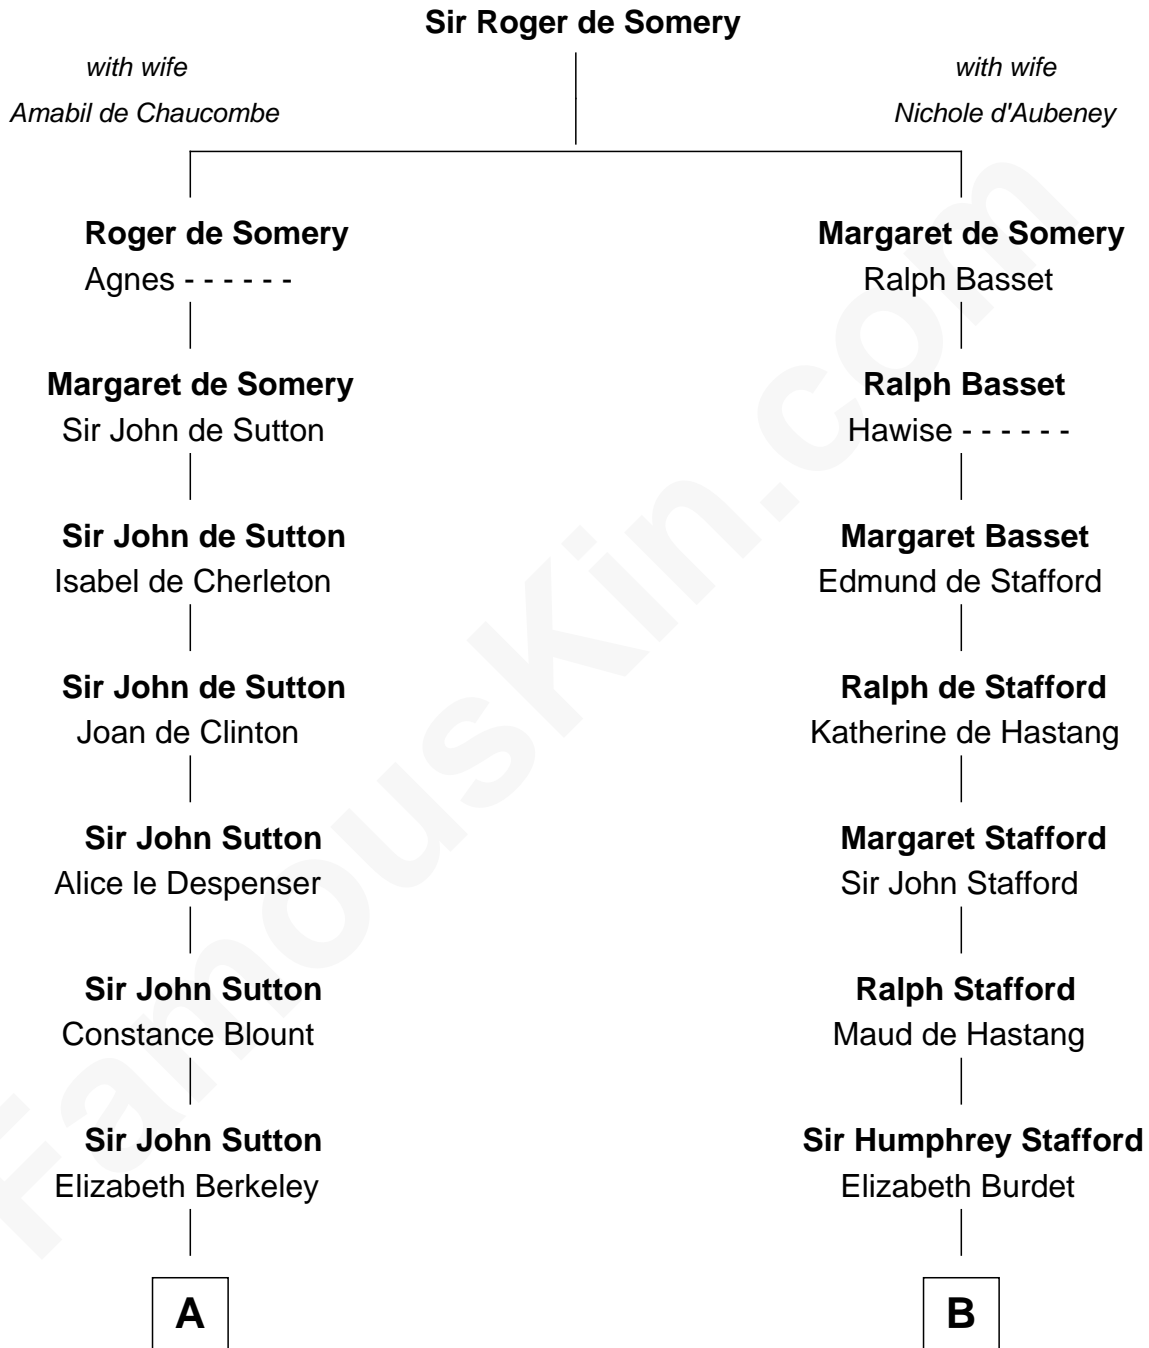

**FamousKin.com**  
**Relationship Chart of**  
**Melvyn Douglas**  
*Movie Actor*

18th cousin 2 times removed of

**Robert Townsend**

*Member of the Culper Spy Ring during the American Revolution*

**C**

**Erskine Douglas**

Sophia Garrett

**Emma Jane Douglas**

Col. George Taliaferro Shackelford

**Lena Priscilla Shackelford**

Edouard Gregory Hesselberg

**Melvyn Douglas**

*Movie Actor*

**D**

**Samuel Townsend**

Sarah Stoddard

**Robert Townsend**

*Spy known as "Culper Jr."*

FamousKin.com