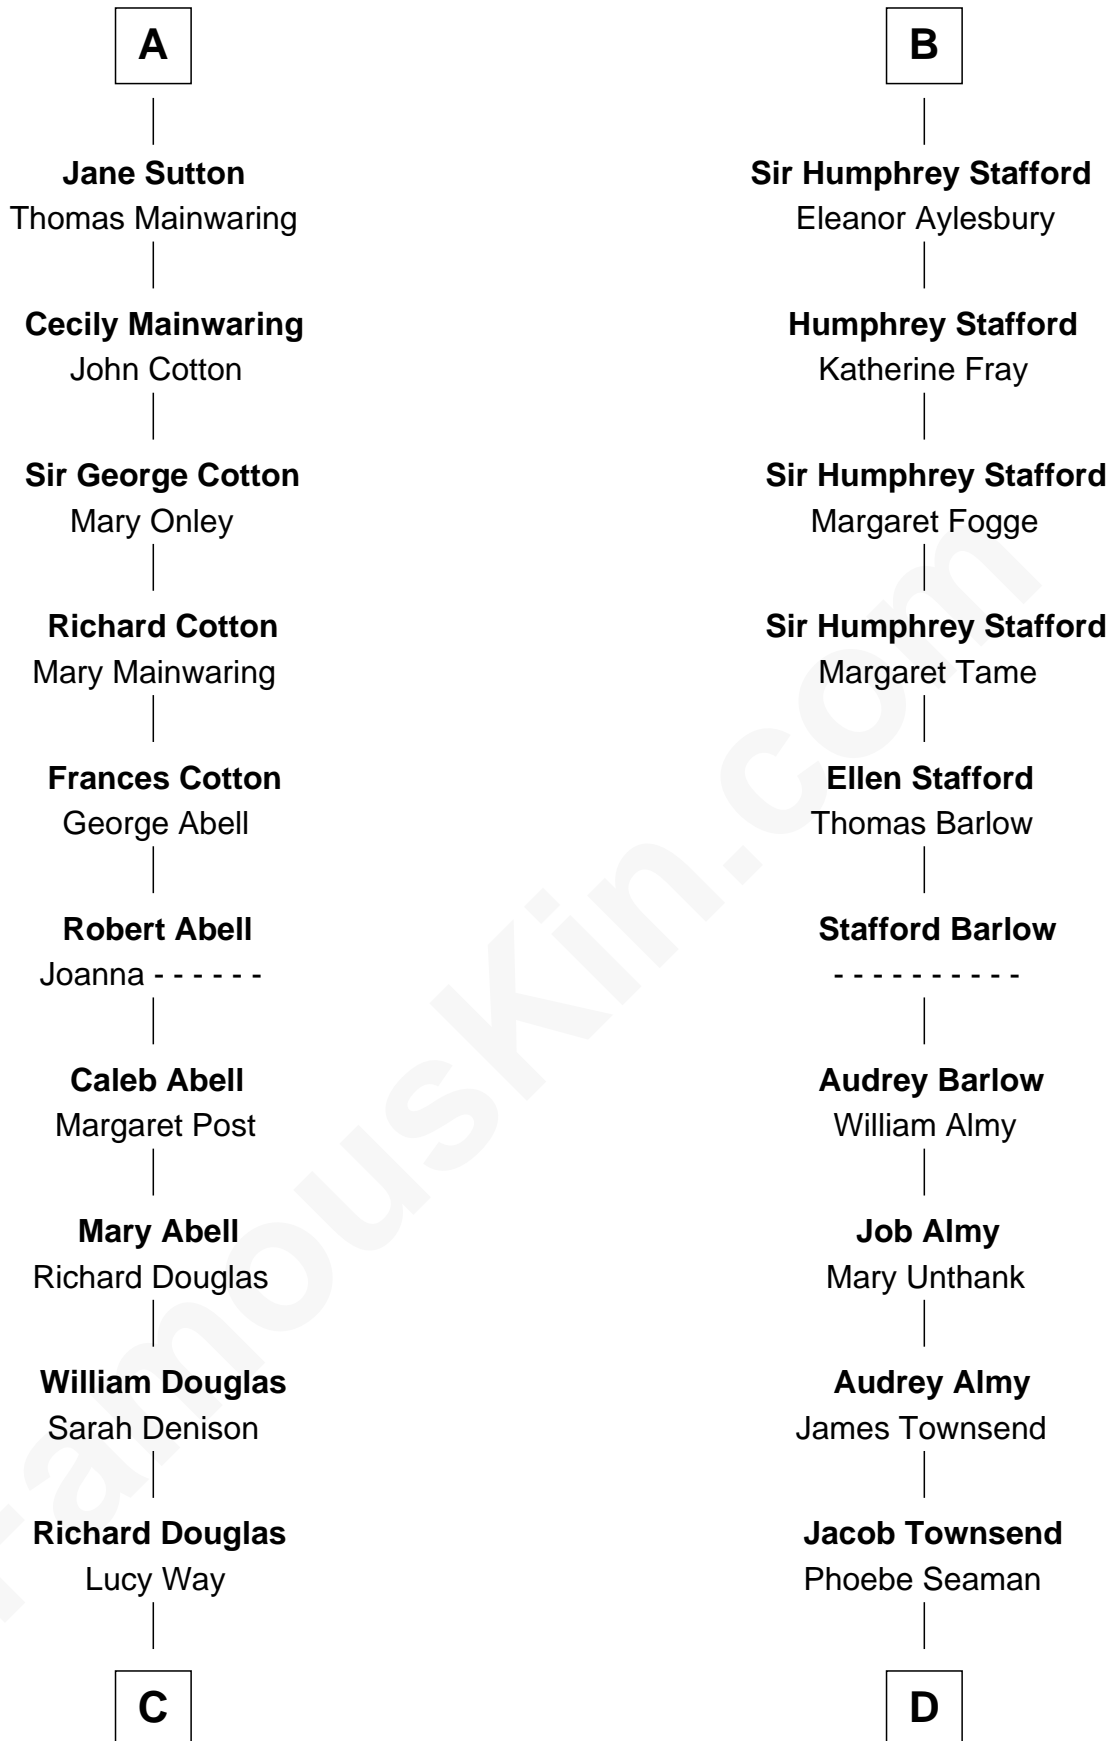

**FamousKin.com**  
**Relationship Chart of**  
**Melvyn Douglas**  
*Movie Actor*

18th cousin 2 times removed of

**Robert Townsend**

*Member of the Culper Spy Ring during the American Revolution*

**C**

**Erskine Douglas**

Sophia Garrett

**Emma Jane Douglas**

Col. George Taliaferro Shackelford

**Lena Priscilla Shackelford**

Edouard Gregory Hesselberg

**Melvyn Douglas**

*Movie Actor*

**D**