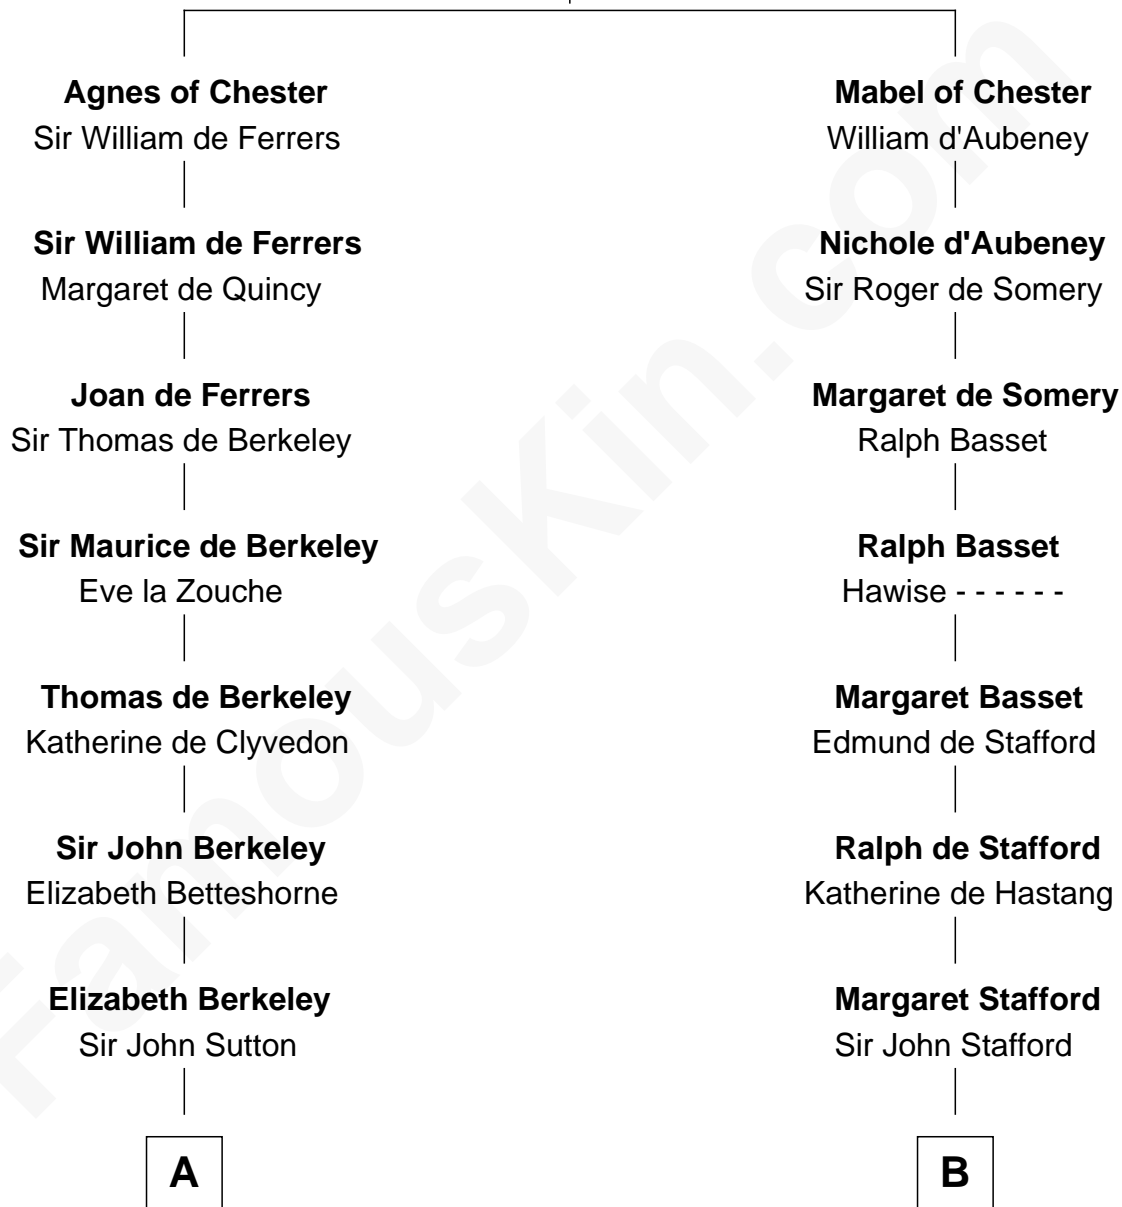

# FamousKin.com Relationship Chart of

**Melvyn Douglas**

*Movie Actor*

20th cousin of

**Robert Townsend**

*Member of the Culper Spy Ring during the American Revolution*

**Hugh de Kevelioc**  
Bertrade de Montfort

**C**

**Erskine Douglas**

Sophia Garrett

**Emma Jane Douglas**

Col. George Taliaferro Shackelford

**Lena Priscilla Shackelford**

Edouard Gregory Hesselberg

**Melvyn Douglas**