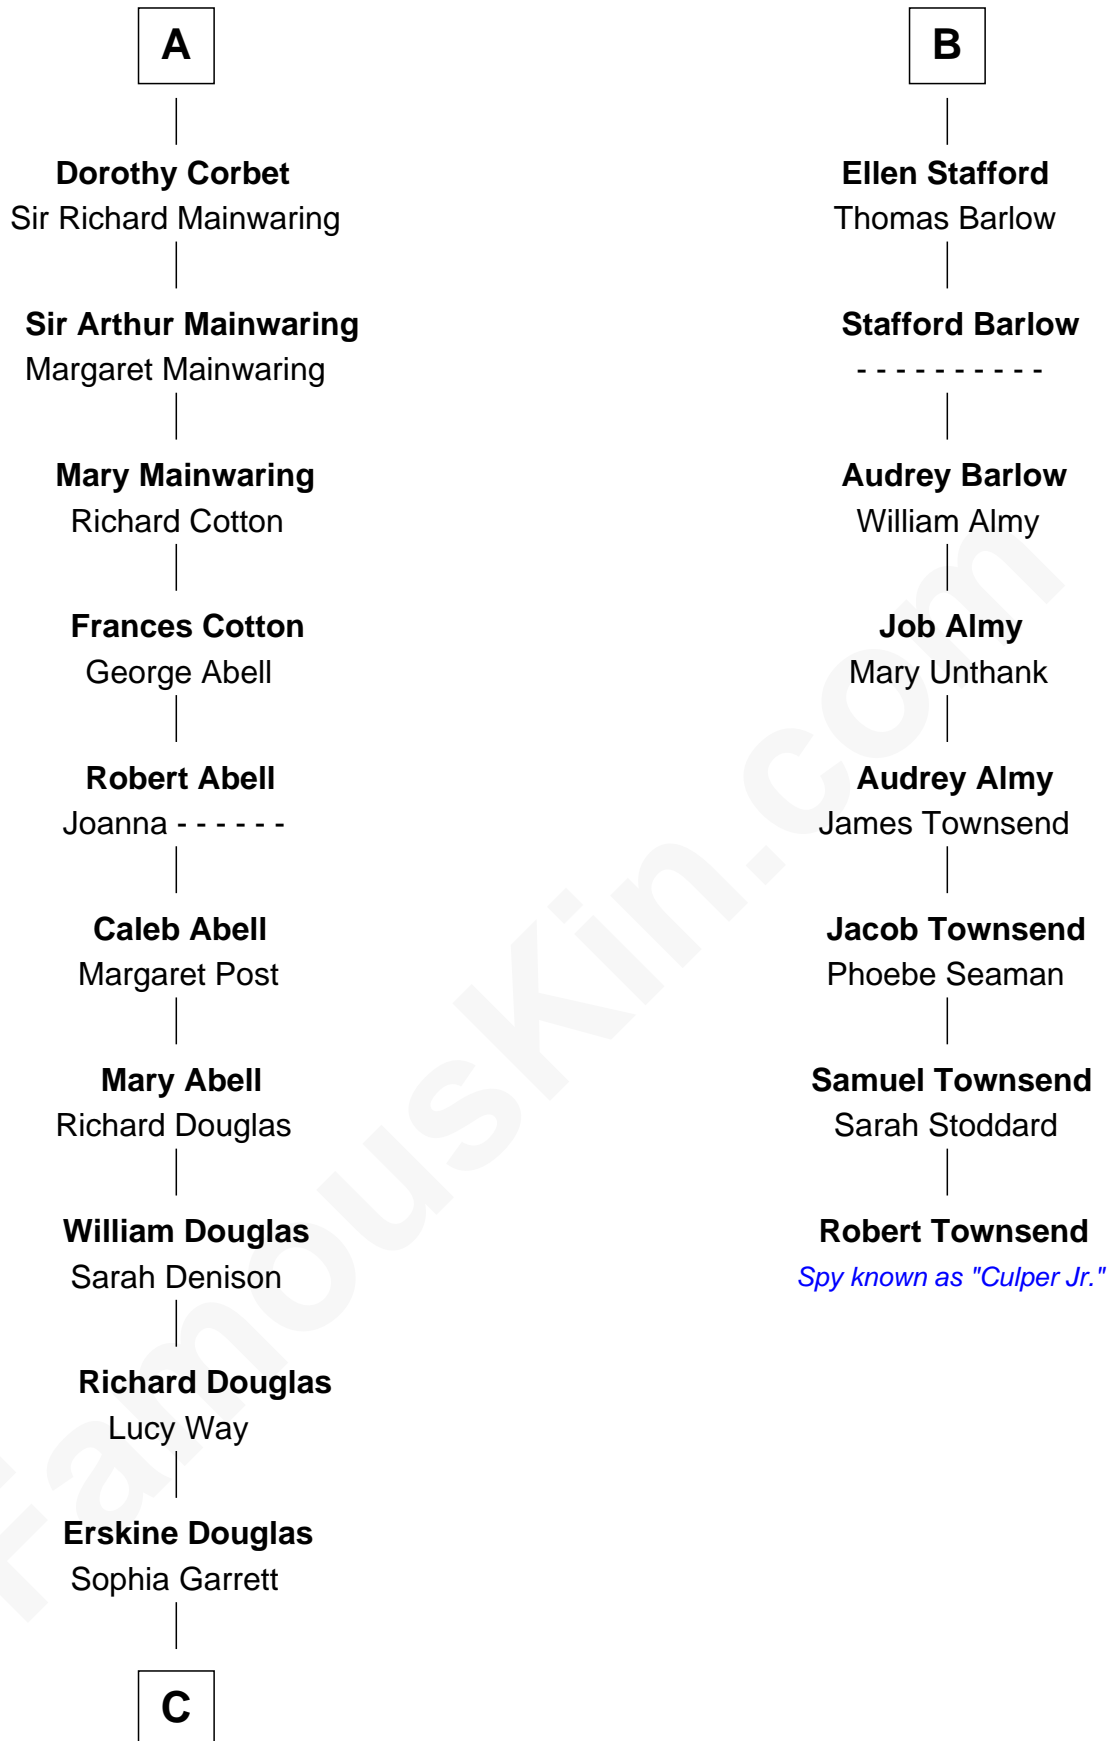

FamousKin.com
Relationship Chart of
Melvyn Douglas
Movie Actor

14th cousin 5 times removed of

Robert Townsend

Member of the Culper Spy Ring during the American Revolution

C

—
Emma Jane Douglas
Col. George Taliaferro Shackelford

—
Lena Priscilla Shackelford
Edouard Gregory Hesselberg

—
Melvyn Douglas
Movie Actor

FamousKin.com