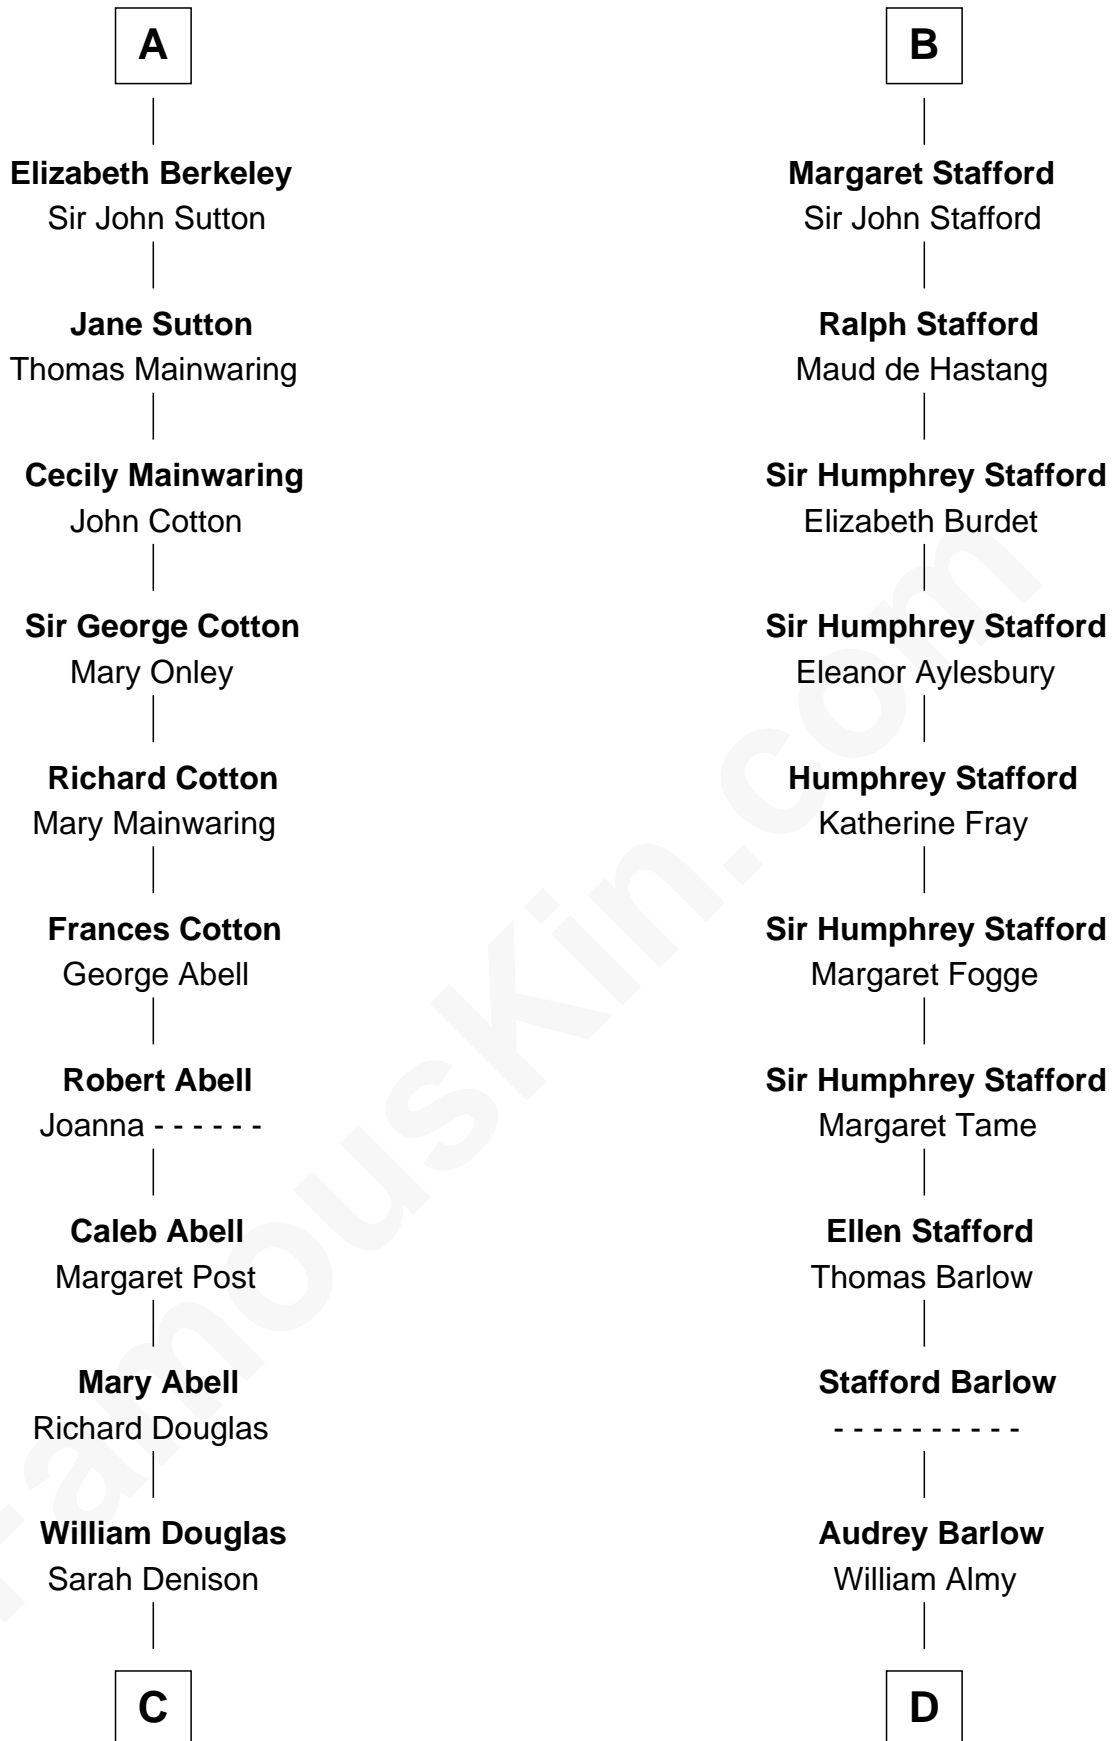

# FamousKin.com Relationship Chart of

**Melvyn Douglas**

*Movie Actor*

21st cousin of

**Robert Townsend**

*Member of the Culper Spy Ring during the American Revolution*

**John FitzGilbert**  
Sybilla of Salisbury

**C**

**Richard Douglas**

Lucy Way

**Erskine Douglas**

Sophia Garrett

**Emma Jane Douglas**

Col. George Taliaferro Shackelford

**Lena Priscilla Shackelford**

Edouard Gregory Hesselberg

**Melvyn Douglas**

*Movie Actor*

**D**

**Job Almy**

Mary Unthank

**Audrey Almy**

James Townsend