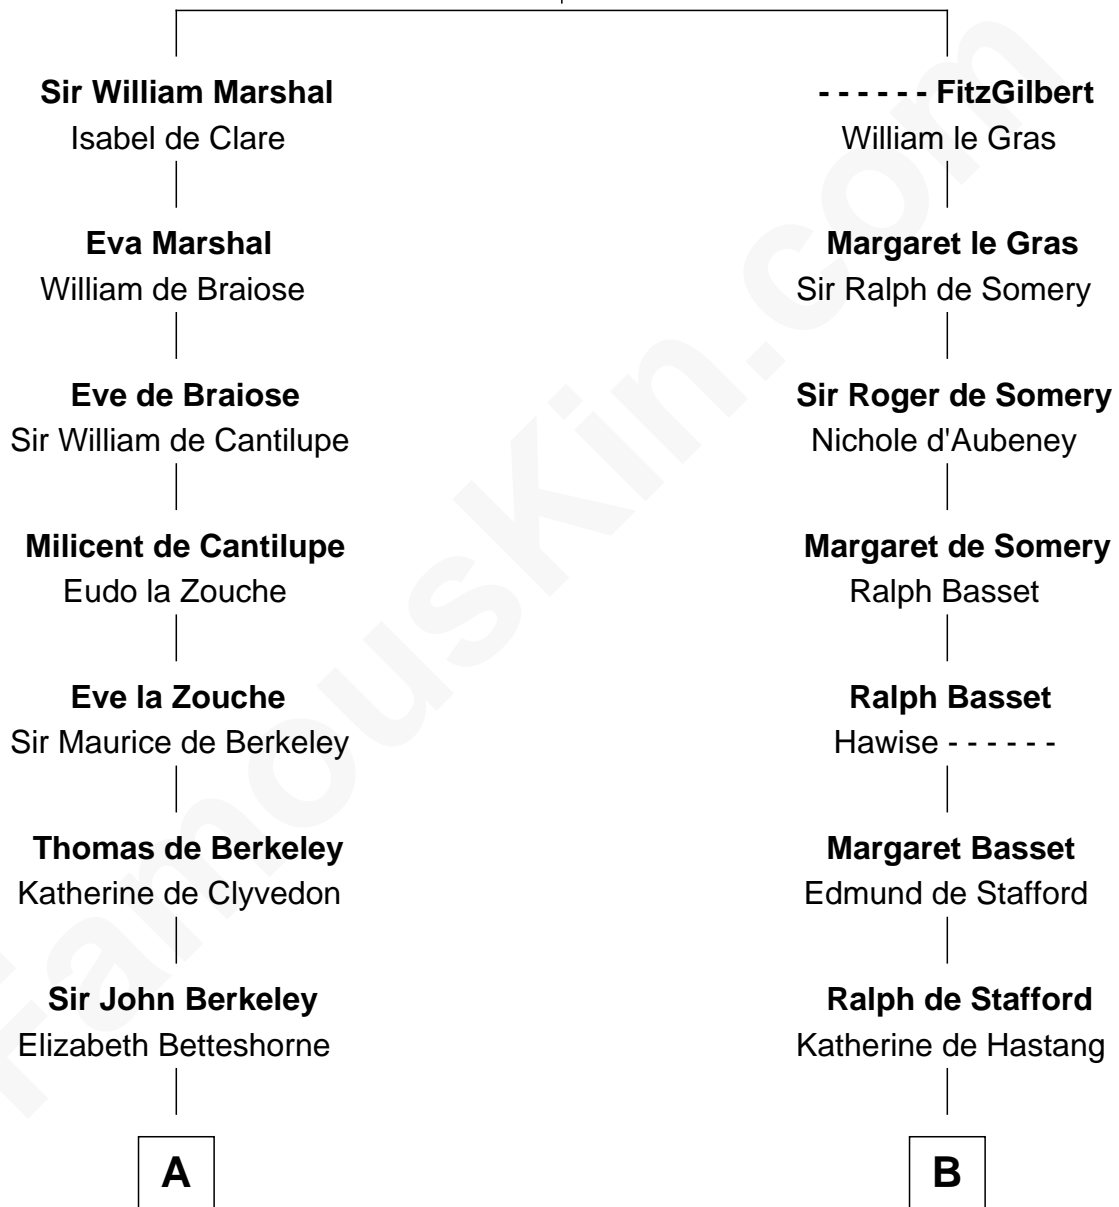

# FamousKin.com Relationship Chart of

**Melvyn Douglas**

*Movie Actor*

21st cousin of

**Robert Townsend**

*Member of the Culper Spy Ring during the American Revolution*

**John FitzGilbert**  
Sybilla of Salisbury

**C**

**Richard Douglas**

Lucy Way

**Erskine Douglas**

Sophia Garrett

**Emma Jane Douglas**

Col. George Taliaferro Shackelford

**Lena Priscilla Shackelford**

Edouard Gregory Hesselberg

**Melvyn Douglas**

*Movie Actor*

**D**

**Job Almy**

Mary Unthank

**Audrey Almy**

James Townsend