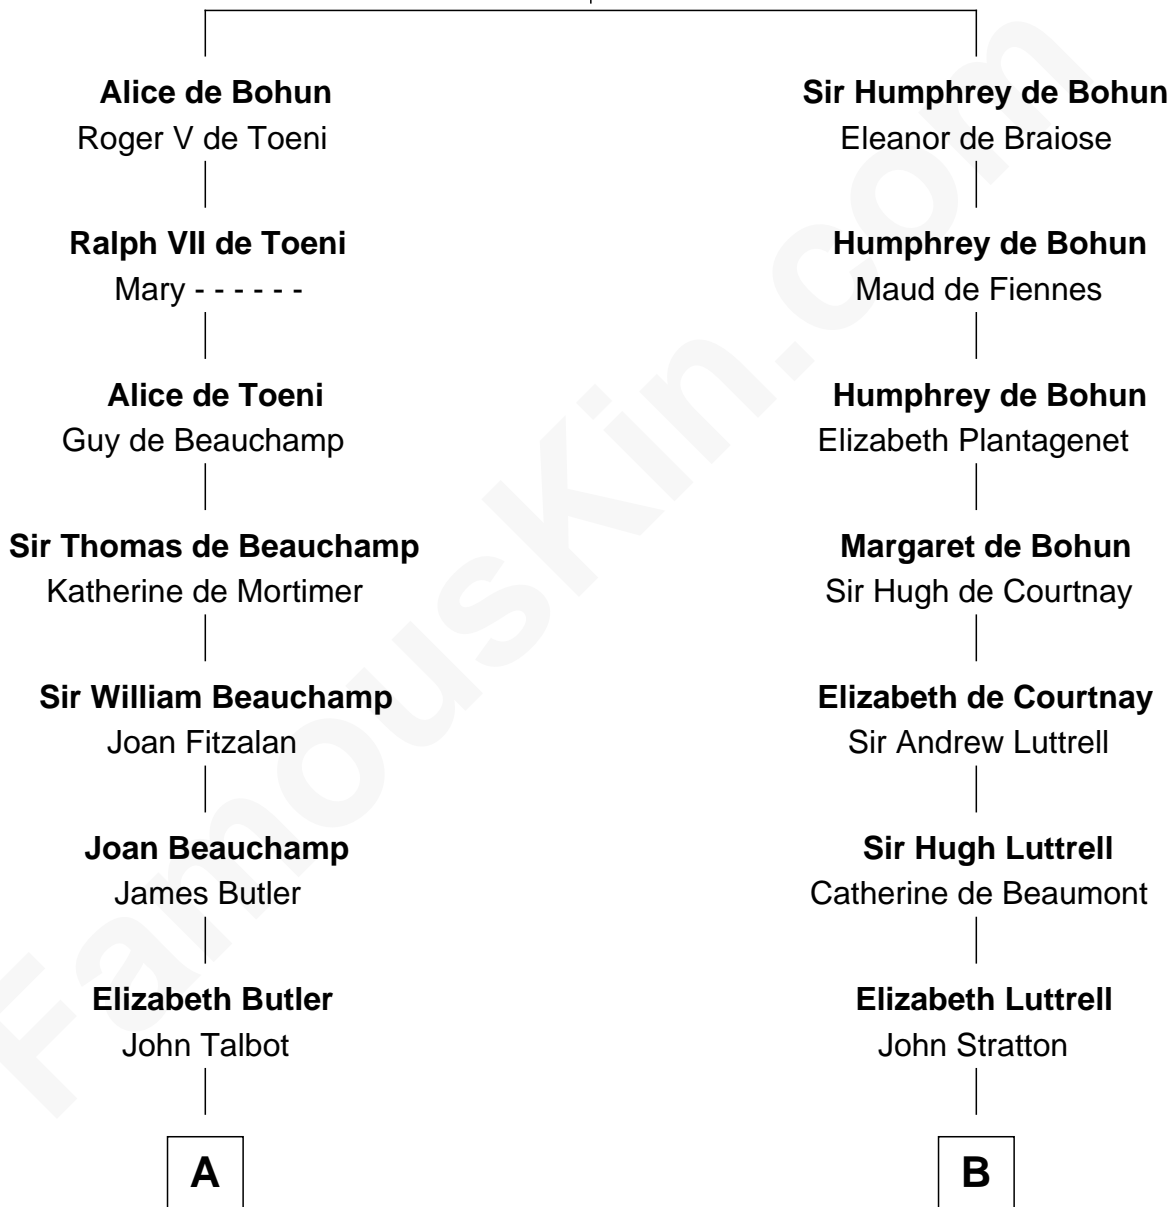

FamousKin.com
Relationship Chart of
Melvyn Douglas
Movie Actor

16th cousin 5 times removed of

Caleb Brewster

Member of the Culper Spy Ring during the American Revolution

Sir Humphrey de Bohun
Maud of Eu

A

Ann Talbot
Sir Henry Vernon

Elizabeth Vernon
Sir Robert Corbet

Dorothy Corbet
Sir Richard Mainwaring

Sir Arthur Mainwaring
Margaret Mainwaring

Mary Mainwaring
Richard Cotton

Frances Cotton
George Abell

Robert Abell
Joanna - - - - -

Caleb Abell
Margaret Post

Mary Abell
Richard Douglas

William Douglas
Sarah Denison

B

Elizabeth Stratton
John Andrews

Elizabeth Andrews
Sir Thomas de Windsor

Sir Andrews de Windsor
Elizabeth Blount

Edith Windsor
George Ludlow

Thomas Ludlow
Jane Pyle