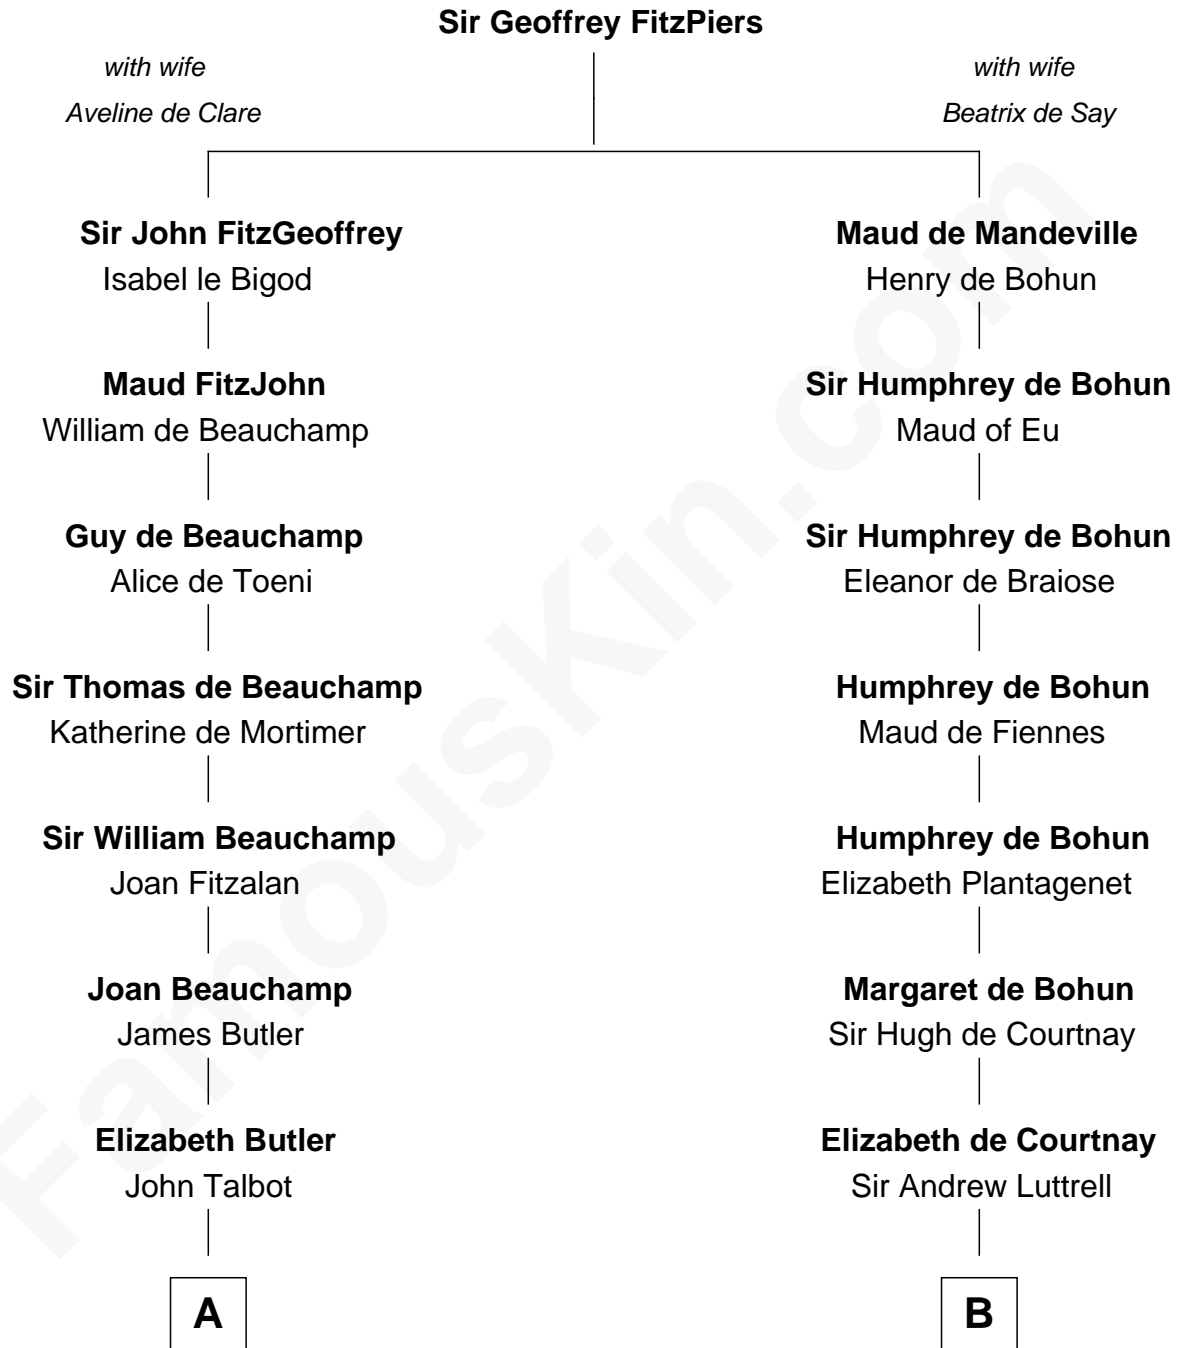

FamousKin.com
Relationship Chart of
Melvyn Douglas
Movie Actor

18th cousin 3 times removed of

Caleb Brewster

Member of the Culper Spy Ring during the American Revolution

C

Richard Douglas

Lucy Way

Erskine Douglas

Sophia Garrett

Emma Jane Douglas

Col. George Taliaferro Shackelford

Lena Priscilla Shackelford

Edouard Gregory Hesselberg

Melvyn Douglas

Movie Actor

D

Benjamin Brewster

Sarah Biggs

Caleb Brewster

Member of the Culper Spy Ring

FamousKin.com