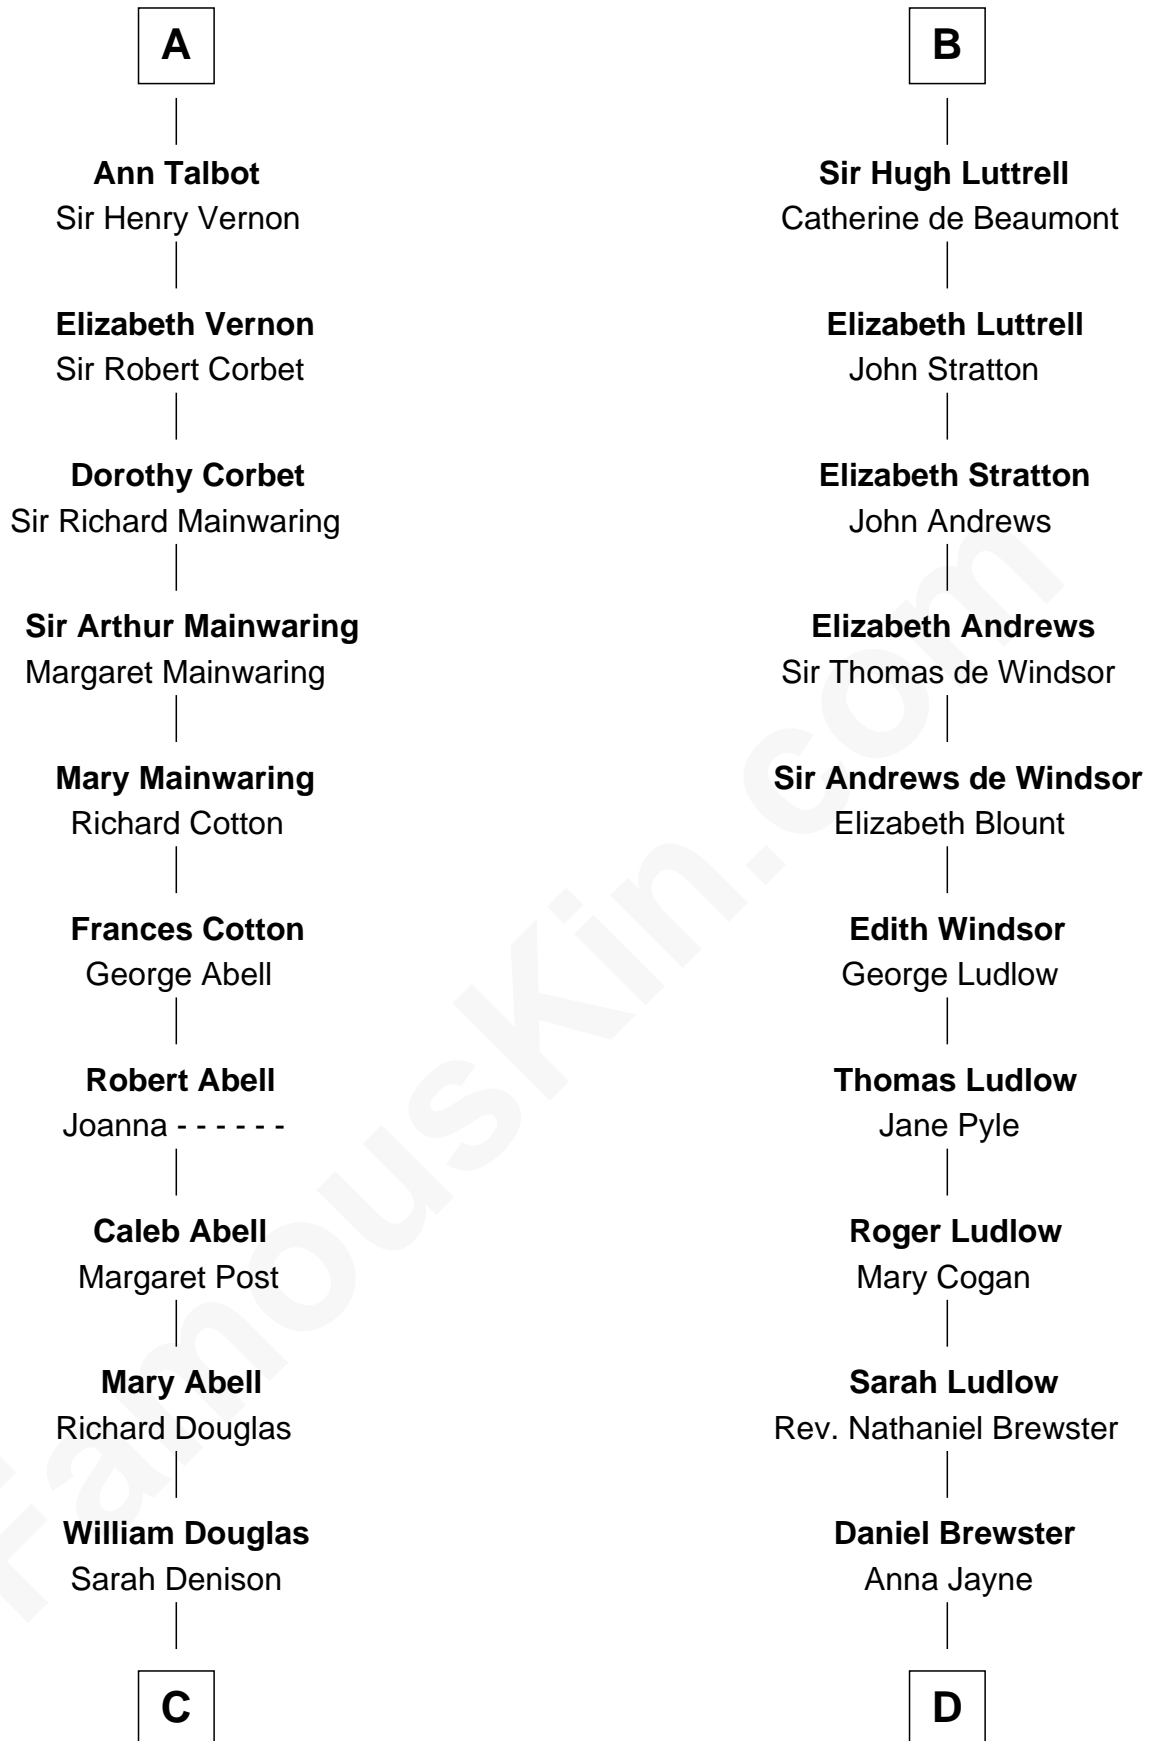

FamousKin.com
Relationship Chart of
Melvyn Douglas
Movie Actor

18th cousin 3 times removed of

Caleb Brewster

Member of the Culper Spy Ring during the American Revolution

C

Richard Douglas

Lucy Way

Erskine Douglas

Sophia Garrett

Emma Jane Douglas

Col. George Taliaferro Shackelford

Lena Priscilla Shackelford

Edouard Gregory Hesselberg

Melvyn Douglas

Movie Actor

D

Benjamin Brewster

Sarah Biggs

Caleb Brewster

Member of the Culper Spy Ring

FamousKin.com