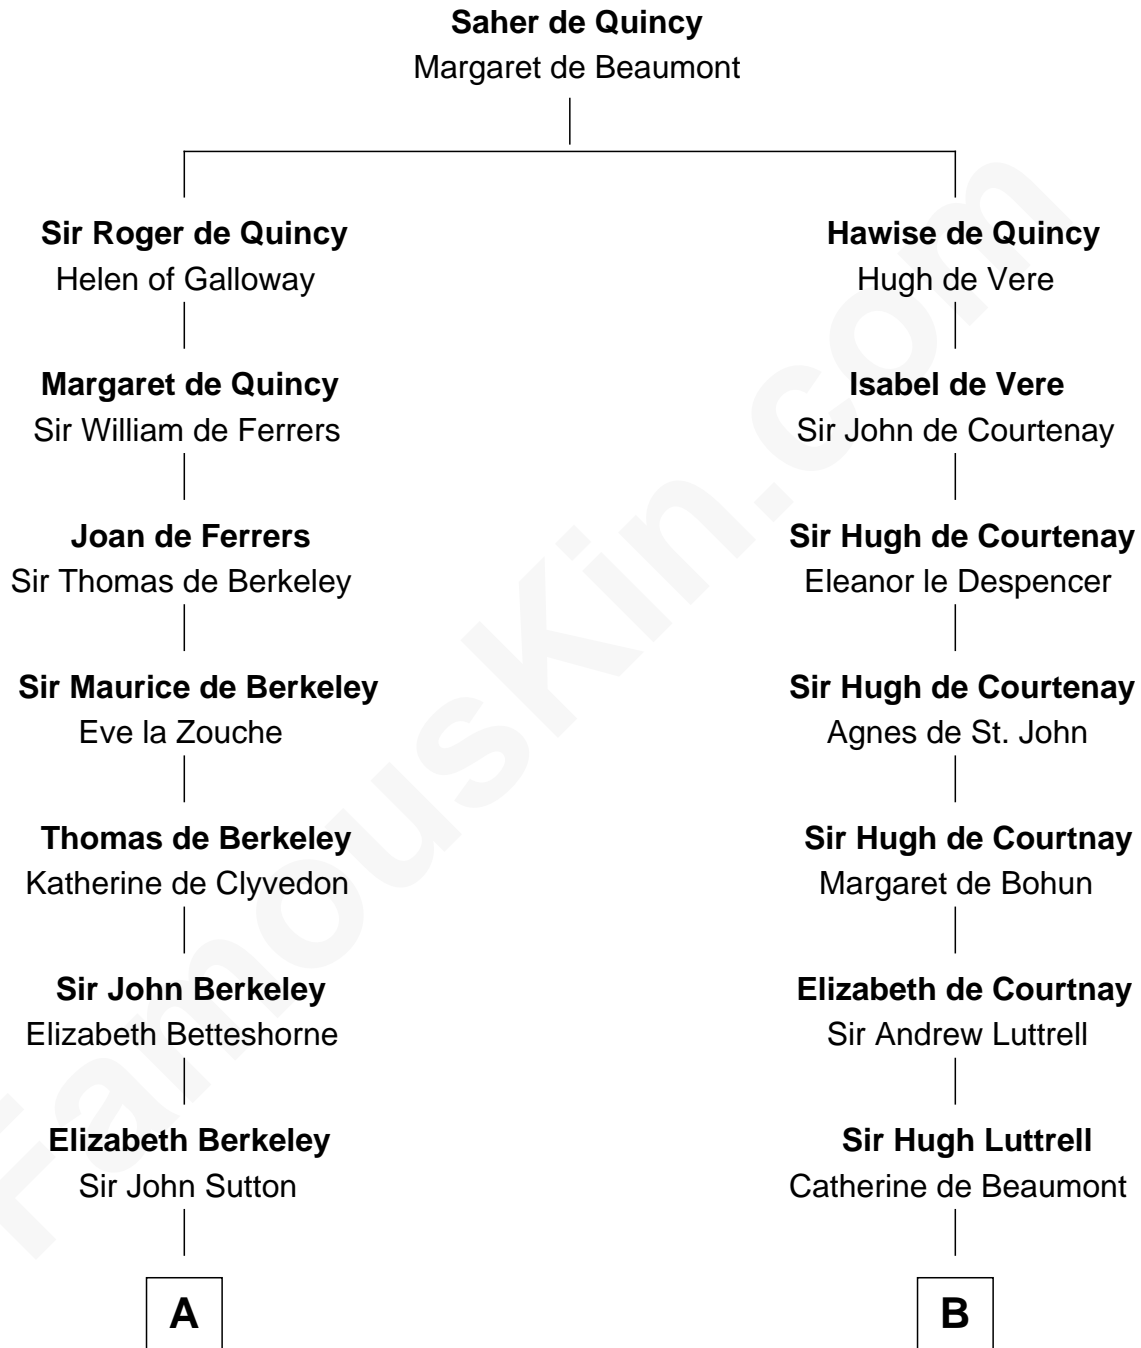

**FamousKin.com**  
**Relationship Chart of**  
**Melvyn Douglas**  
*Movie Actor*

17th cousin 3 times removed of

**Caleb Brewster**

*Member of the Culper Spy Ring during the American Revolution*

**C**

—  
**Erskine Douglas**

Sophia Garrett

—  
**Emma Jane Douglas**

Col. George Taliaferro Shackelford

—  
**Lena Priscilla Shackelford**

Edouard Gregory Hesselberg

—  
**Melvyn Douglas**

*Movie Actor*

FamousKin.com