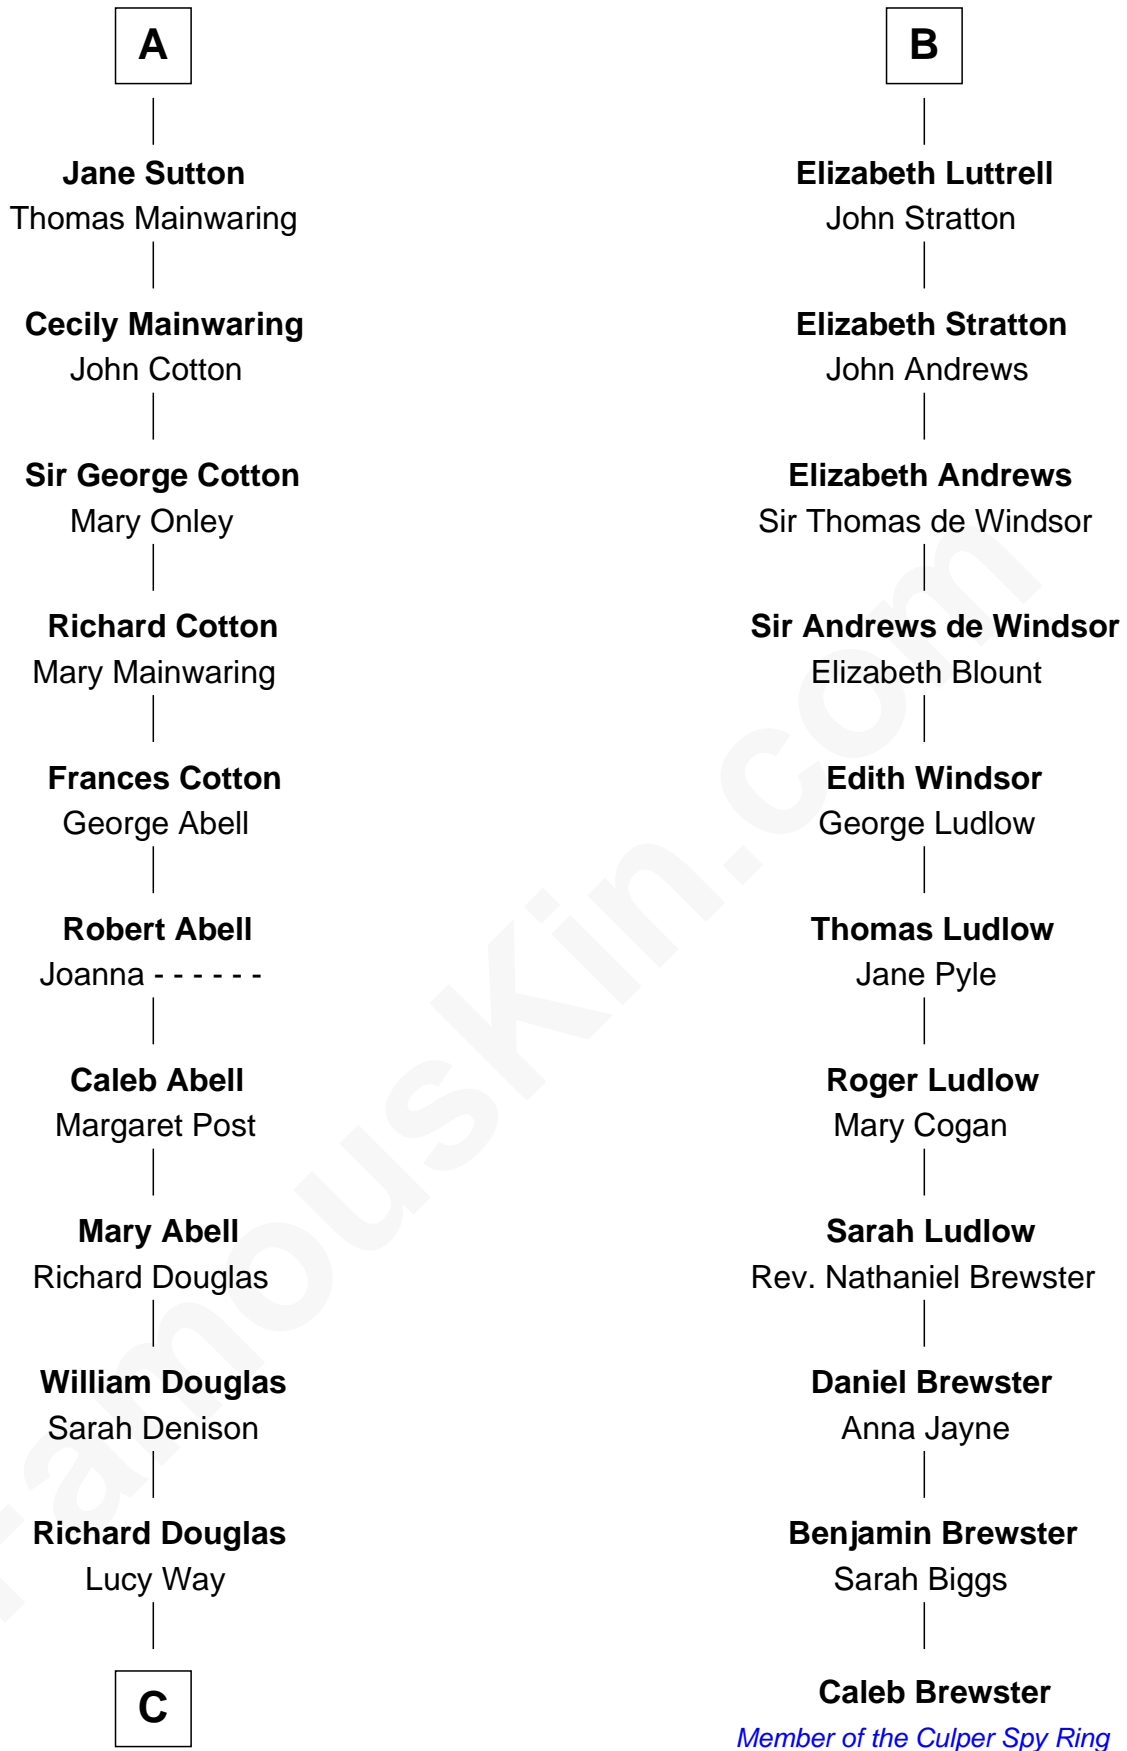

**FamousKin.com**  
**Relationship Chart of**  
**Melvyn Douglas**  
*Movie Actor*

17th cousin 3 times removed of

**Caleb Brewster**

*Member of the Culper Spy Ring during the American Revolution*

**C**

—  
**Erskine Douglas**

Sophia Garrett

—  
**Emma Jane Douglas**

Col. George Taliaferro Shackelford

—  
**Lena Priscilla Shackelford**

Edouard Gregory Hesselberg

—  
**Melvyn Douglas**

*Movie Actor*

FamousKin.com