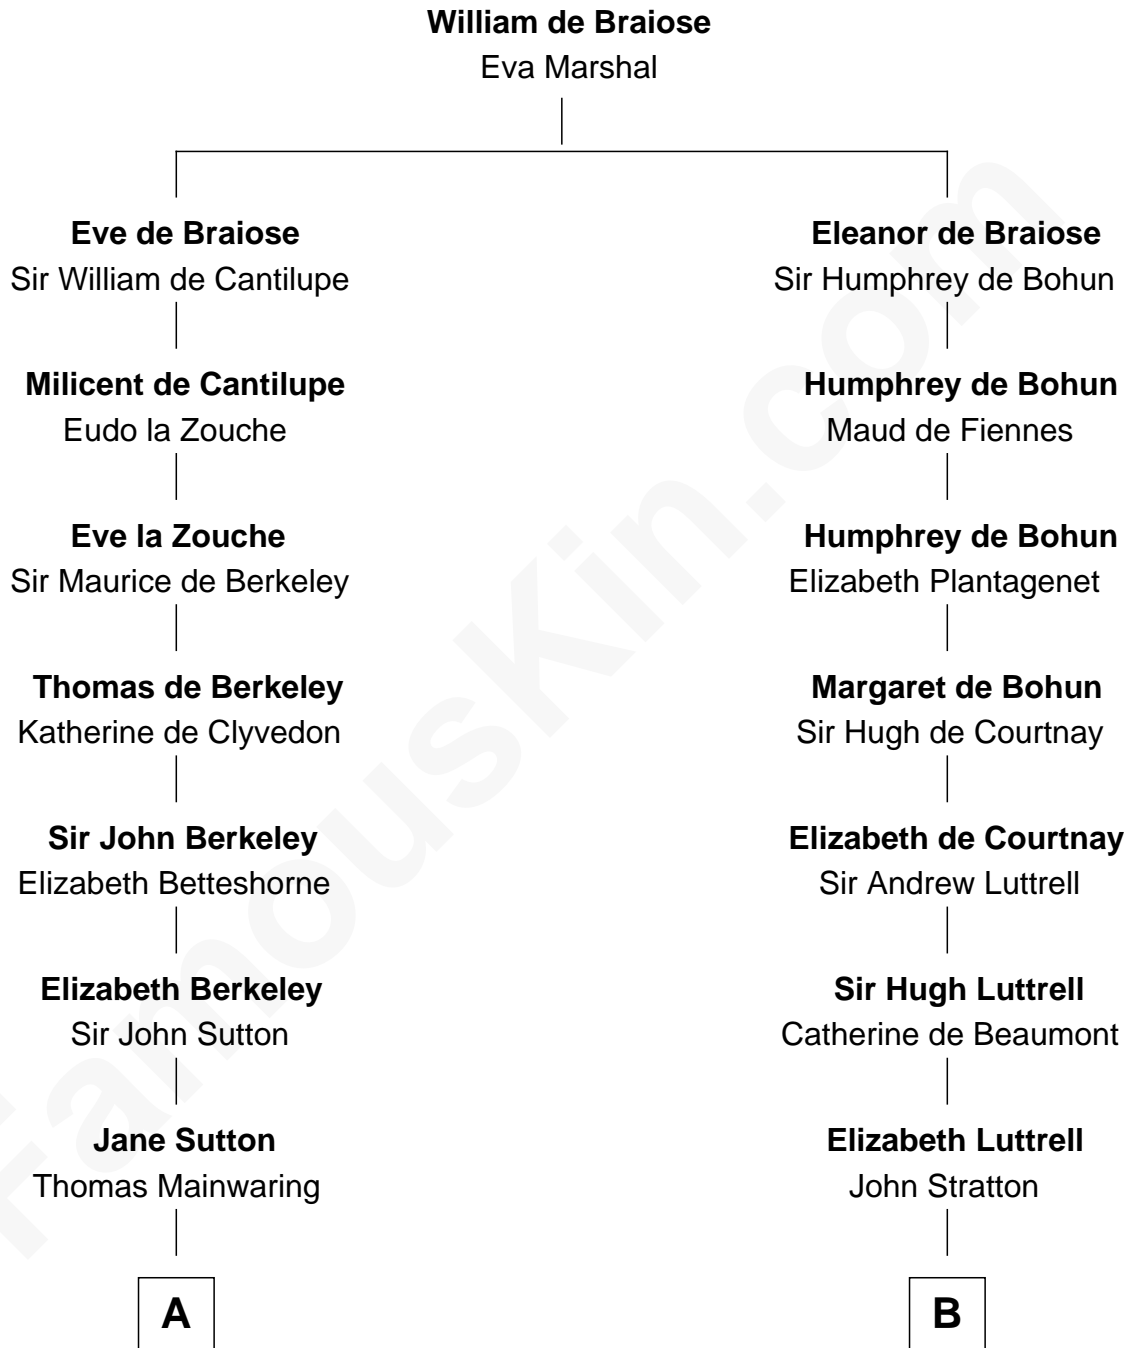

**FamousKin.com**  
**Relationship Chart of**  
**Melvyn Douglas**  
*Movie Actor*

16th cousin 3 times removed of

**Caleb Brewster**

*Member of the Culper Spy Ring during the American Revolution*

**C**

—  
**Emma Jane Douglas**  
Col. George Taliaferro Shackelford

—  
**Lena Priscilla Shackelford**  
Edouard Gregory Hesselberg

—  
**Melvyn Douglas**  
*Movie Actor*

FamousKin.com