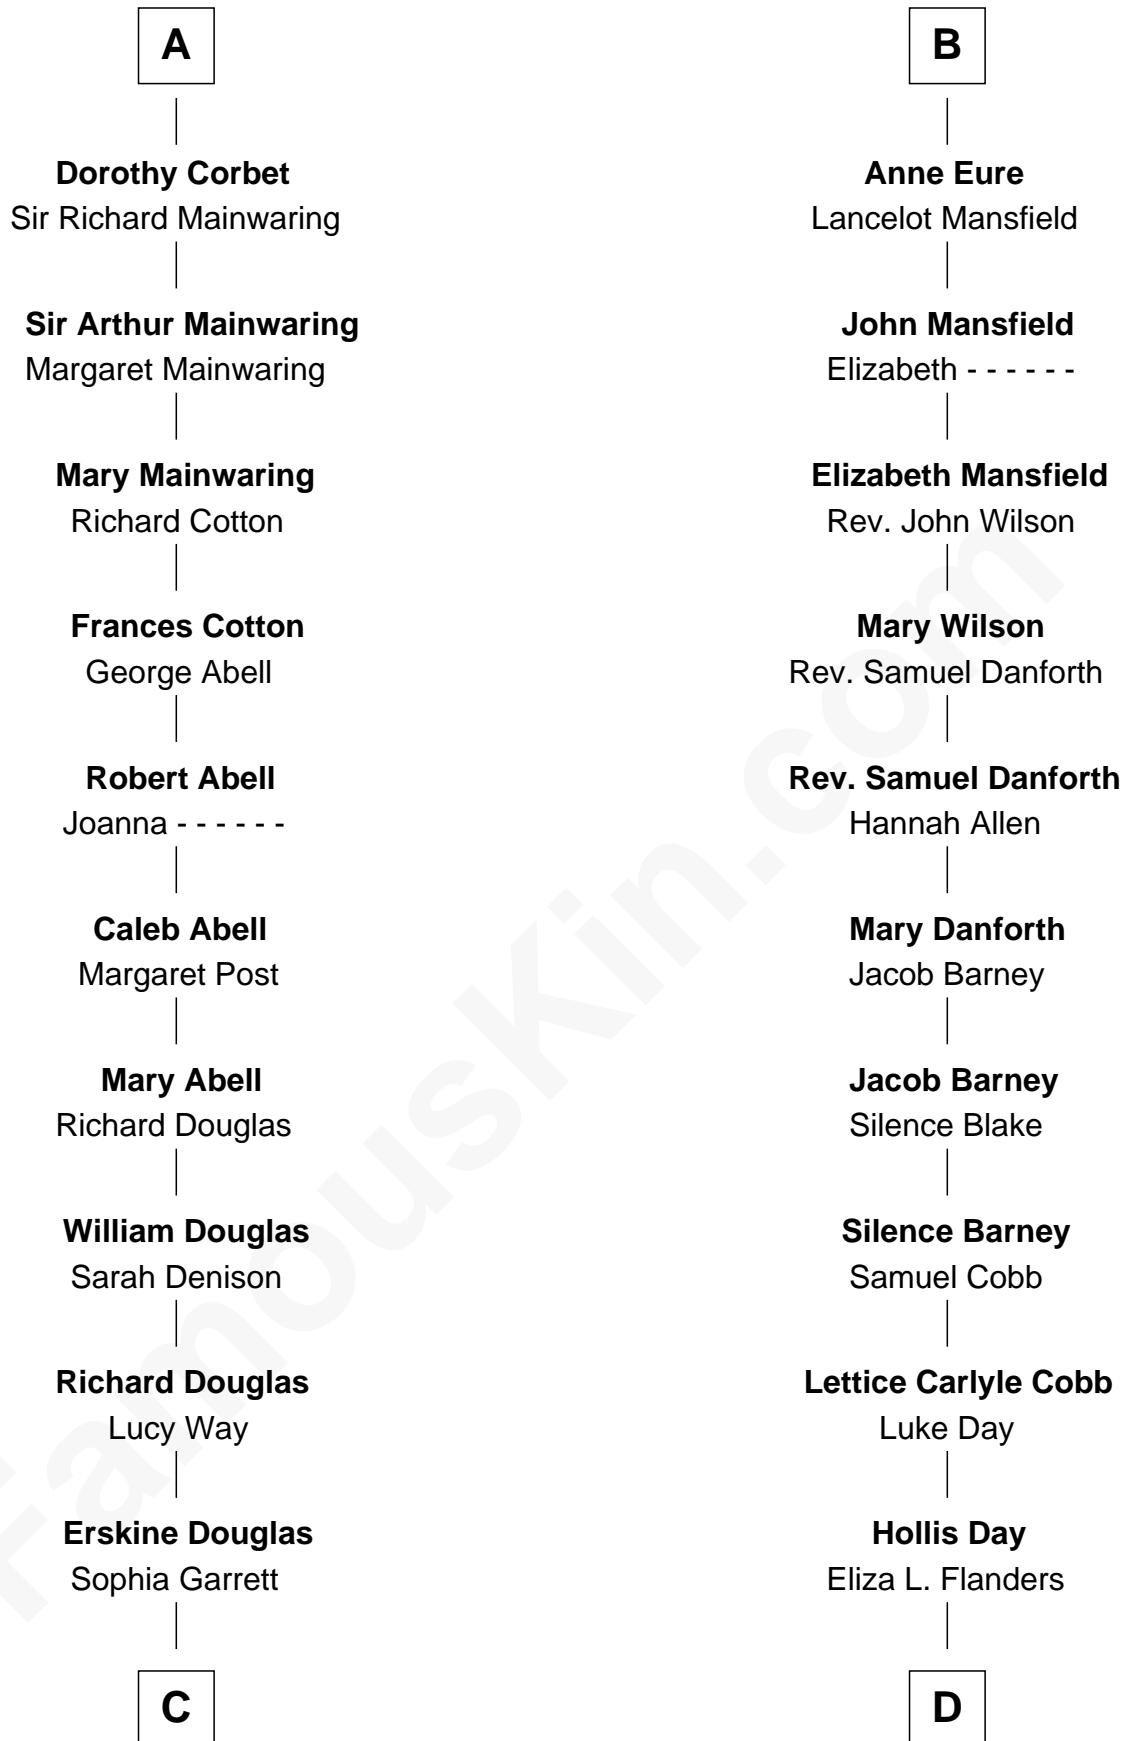

FamousKin.com Relationship Chart of

Melvyn Douglas

Movie Actor

19th cousin of

Sandra Day O'Connor

First Female U.S. Supreme Court Justice

Edmund Fitzalan

Alice de Warenne

C

Emma Jane Douglas
Col. George Taliaferro Shackelford

Lena Priscilla Shackelford
Edouard Gregory Hesselberg

Melvyn Douglas
Movie Actor

D

Henry Clay Day
Alice Edith Hilton

Henry R. Day
Ada Mae Wilkey

Sandra Day O'Connor
U.S. Supreme Court Justice