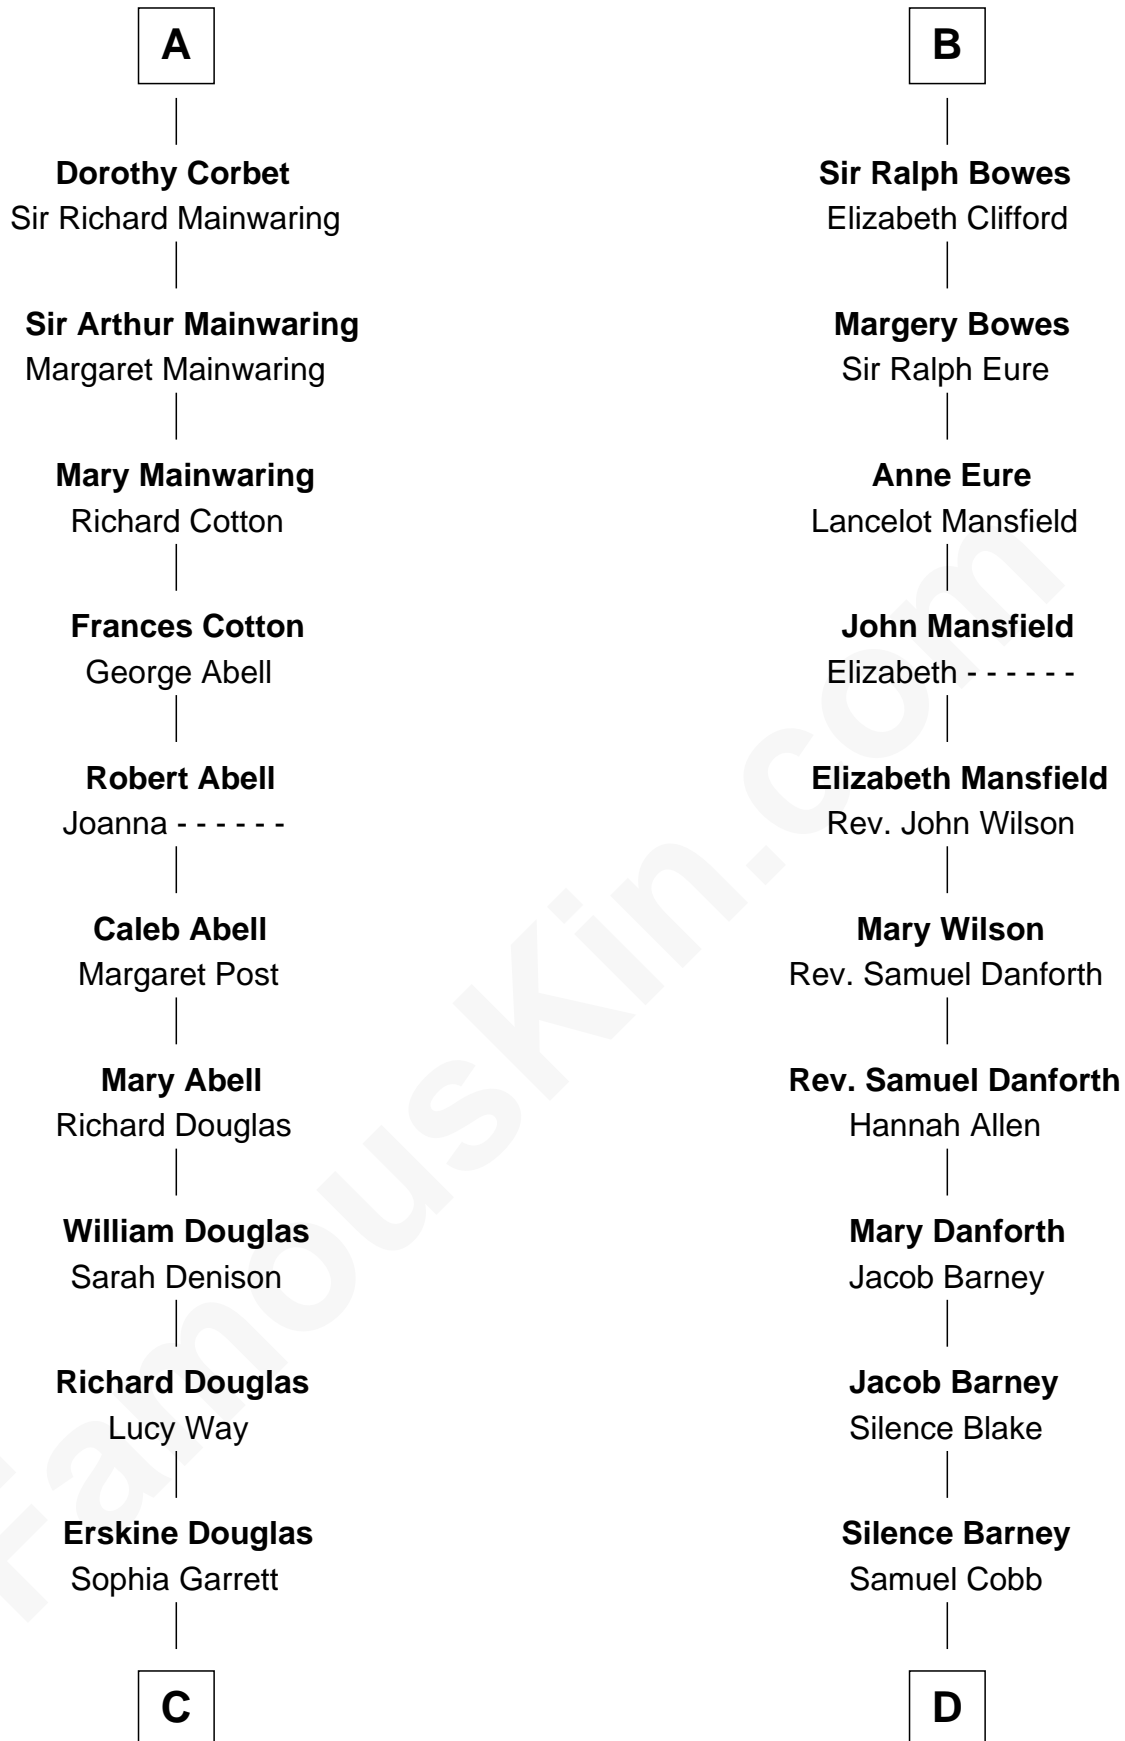

**FamousKin.com**  
**Relationship Chart of**  
**Melvyn Douglas**  
*Movie Actor*

19th cousin 2 times removed of  
**Sandra Day O'Connor**  
*First Female U.S. Supreme Court Justice*

**C**

**Emma Jane Douglas**  
Col. George Taliaferro Shackelford

**Lena Priscilla Shackelford**  
Edouard Gregory Hesselberg

**Melvyn Douglas**  
*Movie Actor*

**D**

**Lettice Carlyle Cobb**  
Luke Day

**Hollis Day**  
Eliza L. Flanders

**Henry Clay Day**  
Alice Edith Hilton

**Henry R. Day**  
Ada Mae Wilkey

**Sandra Day O'Connor**  
*U.S. Supreme Court Justice*

FamousKin.com