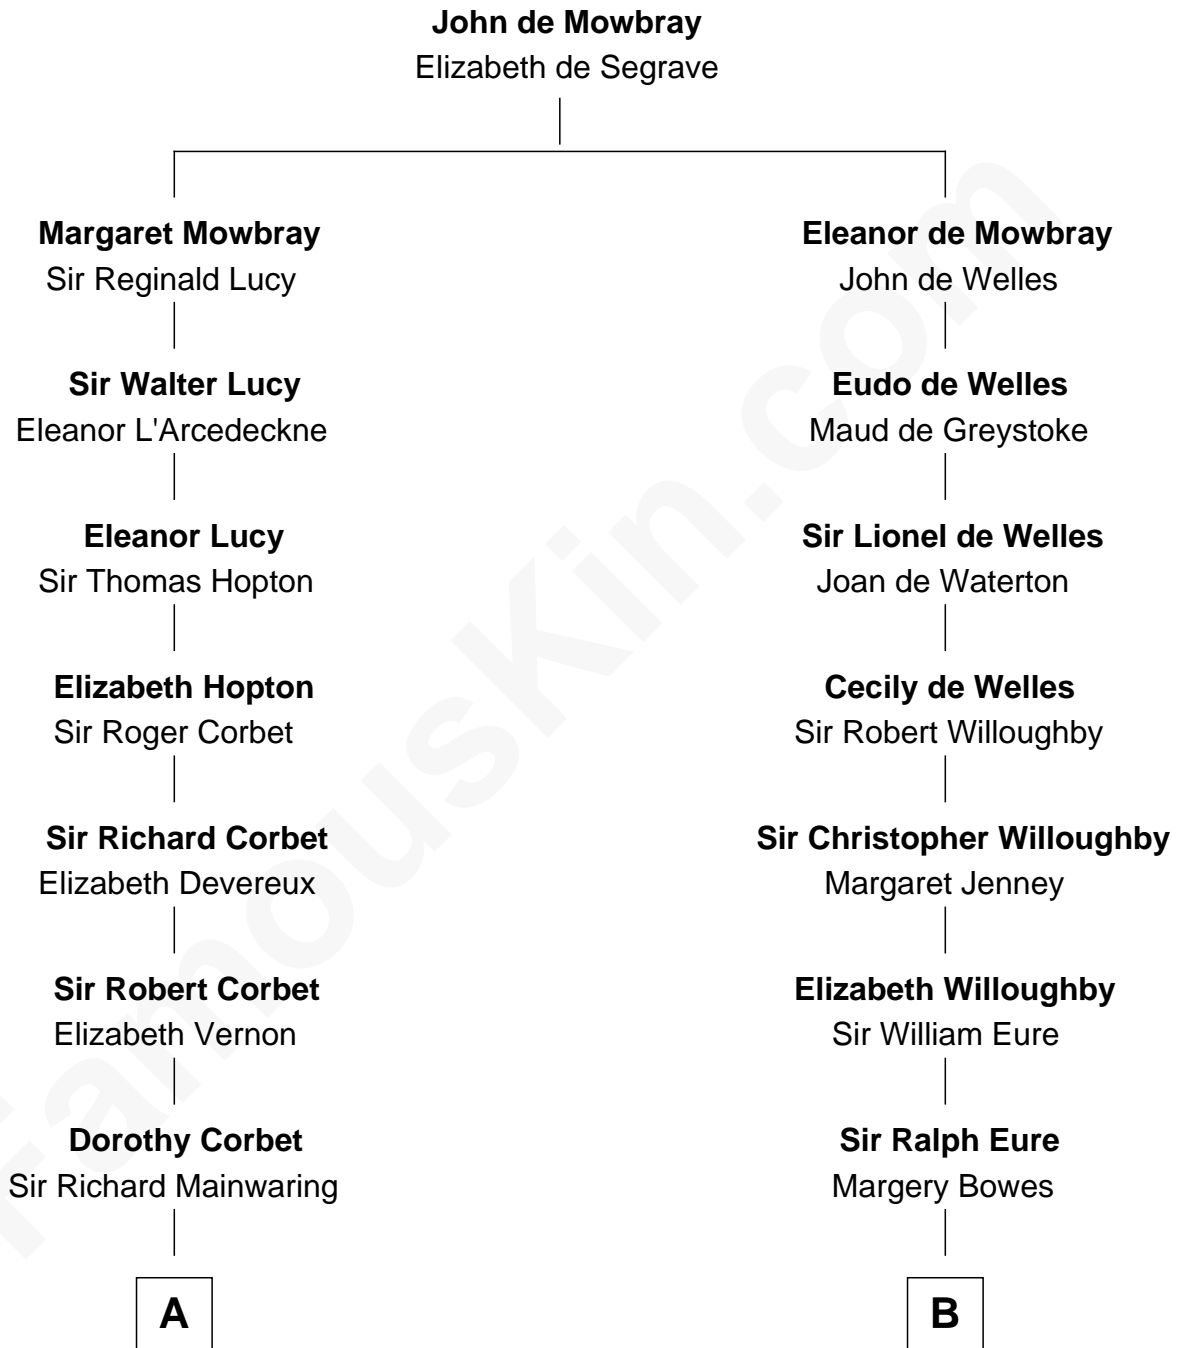

FamousKin.com
Relationship Chart of
Melvyn Douglas
Movie Actor

18th cousin 1 time removed of

Sandra Day O'Connor
First Female U.S. Supreme Court Justice

C

Lena Priscilla Shackelford
Edouard Gregory Hesselberg

Melvyn Douglas
Movie Actor

D

Henry Clay Day
Alice Edith Hilton

Henry R. Day
Ada Mae Wilkey

Sandra Day O'Connor
U.S. Supreme Court Justice

FamousKin.com