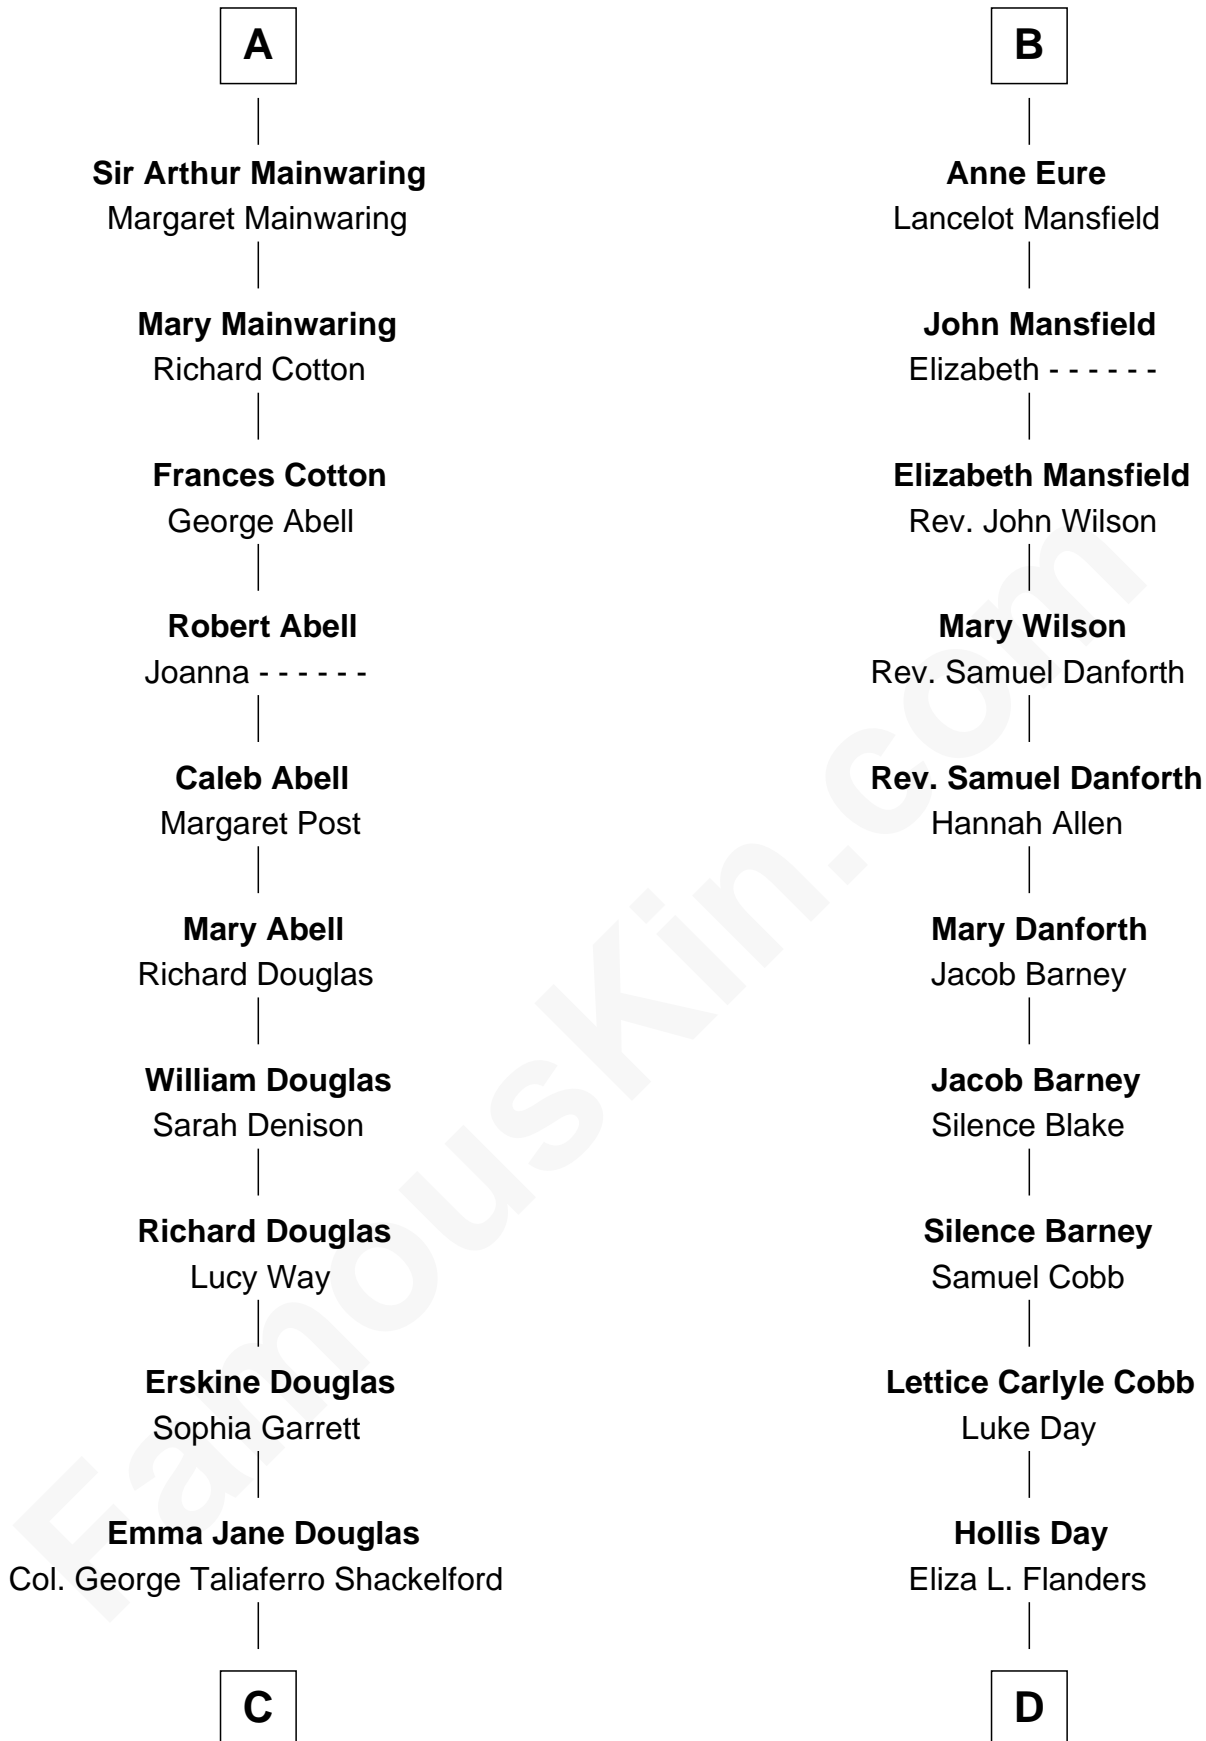

FamousKin.com
Relationship Chart of
Melvyn Douglas
Movie Actor

18th cousin 1 time removed of

Sandra Day O'Connor
First Female U.S. Supreme Court Justice

C

Lena Priscilla Shackelford
Edouard Gregory Hesselberg