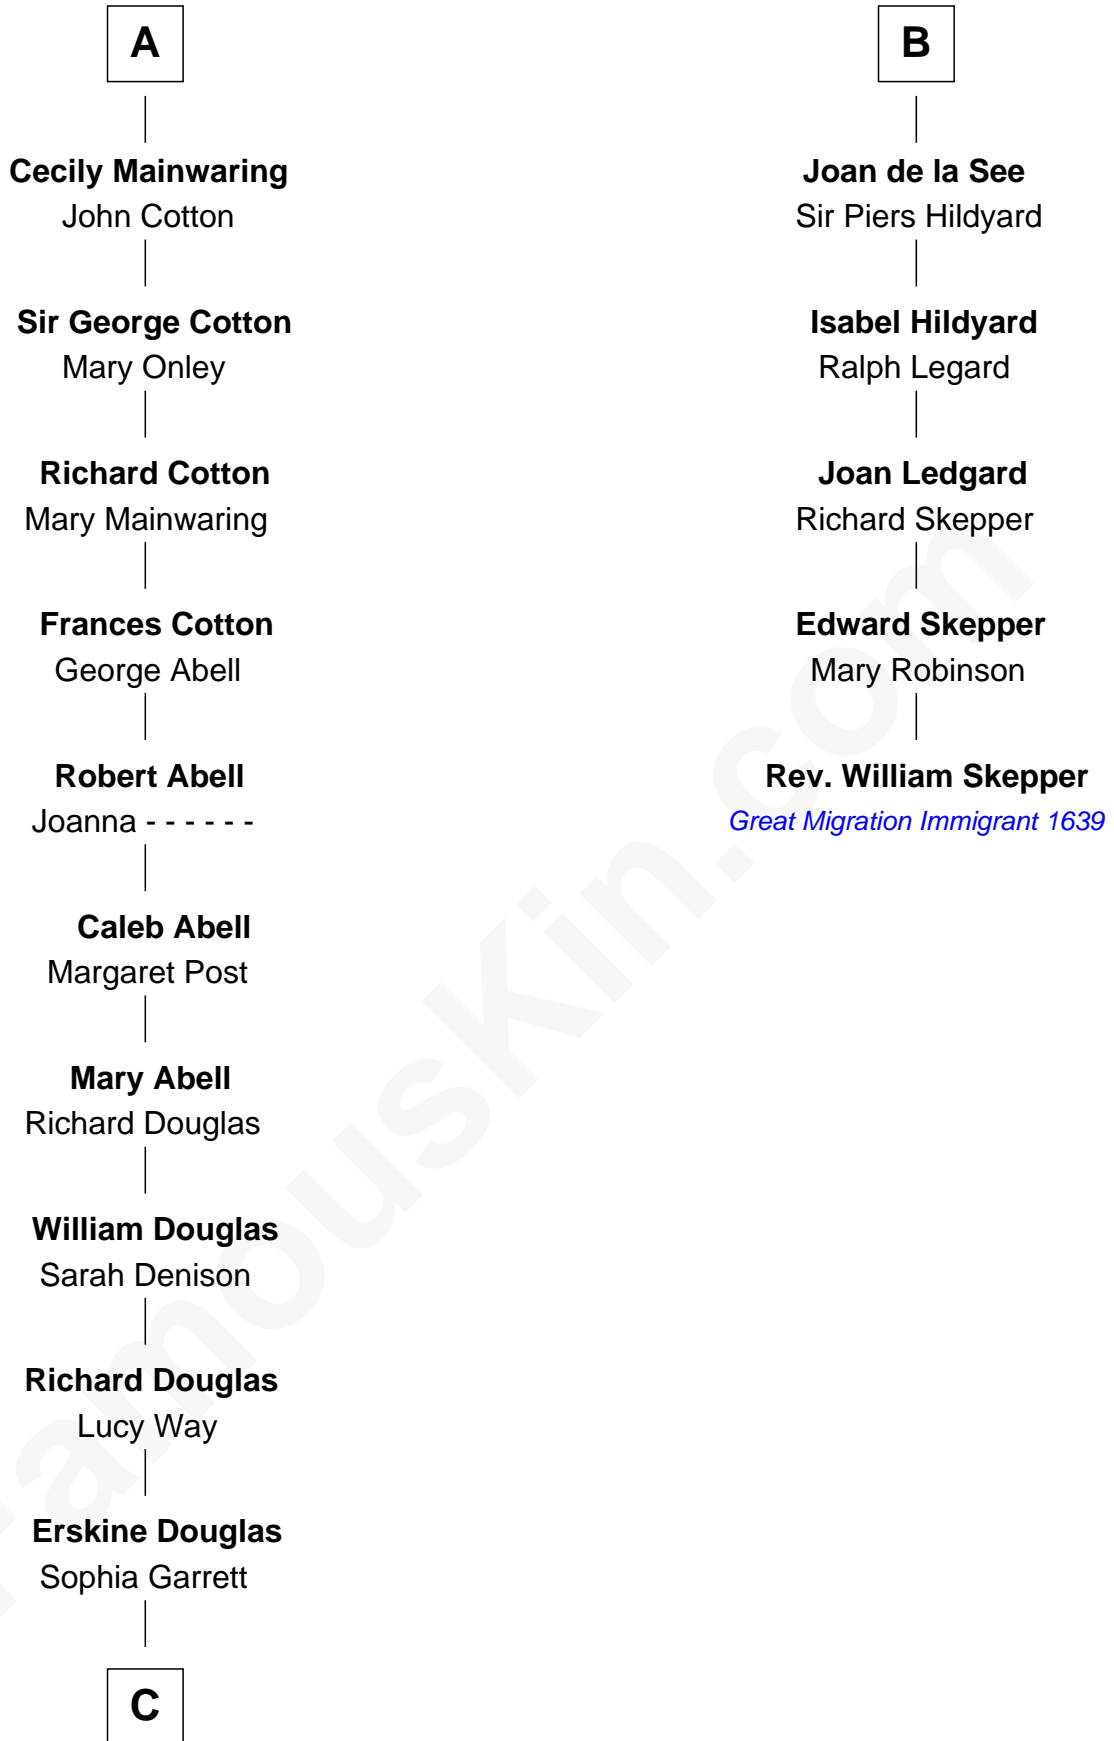

FamousKin.com
Relationship Chart of
Melvyn Douglas
Movie Actor

11th cousin 8 times removed of

Rev. William Skepper
(c1597 - c1650) Great Migration Immigrant 1639

Sir Ralph de Goushill
 Hawise FitzWarin

C

—
Emma Jane Douglas
Col. George Taliaferro Shackelford

—
Lena Priscilla Shackelford
Edouard Gregory Hesselberg

—
Melvyn Douglas
Movie Actor

FamousKin.com