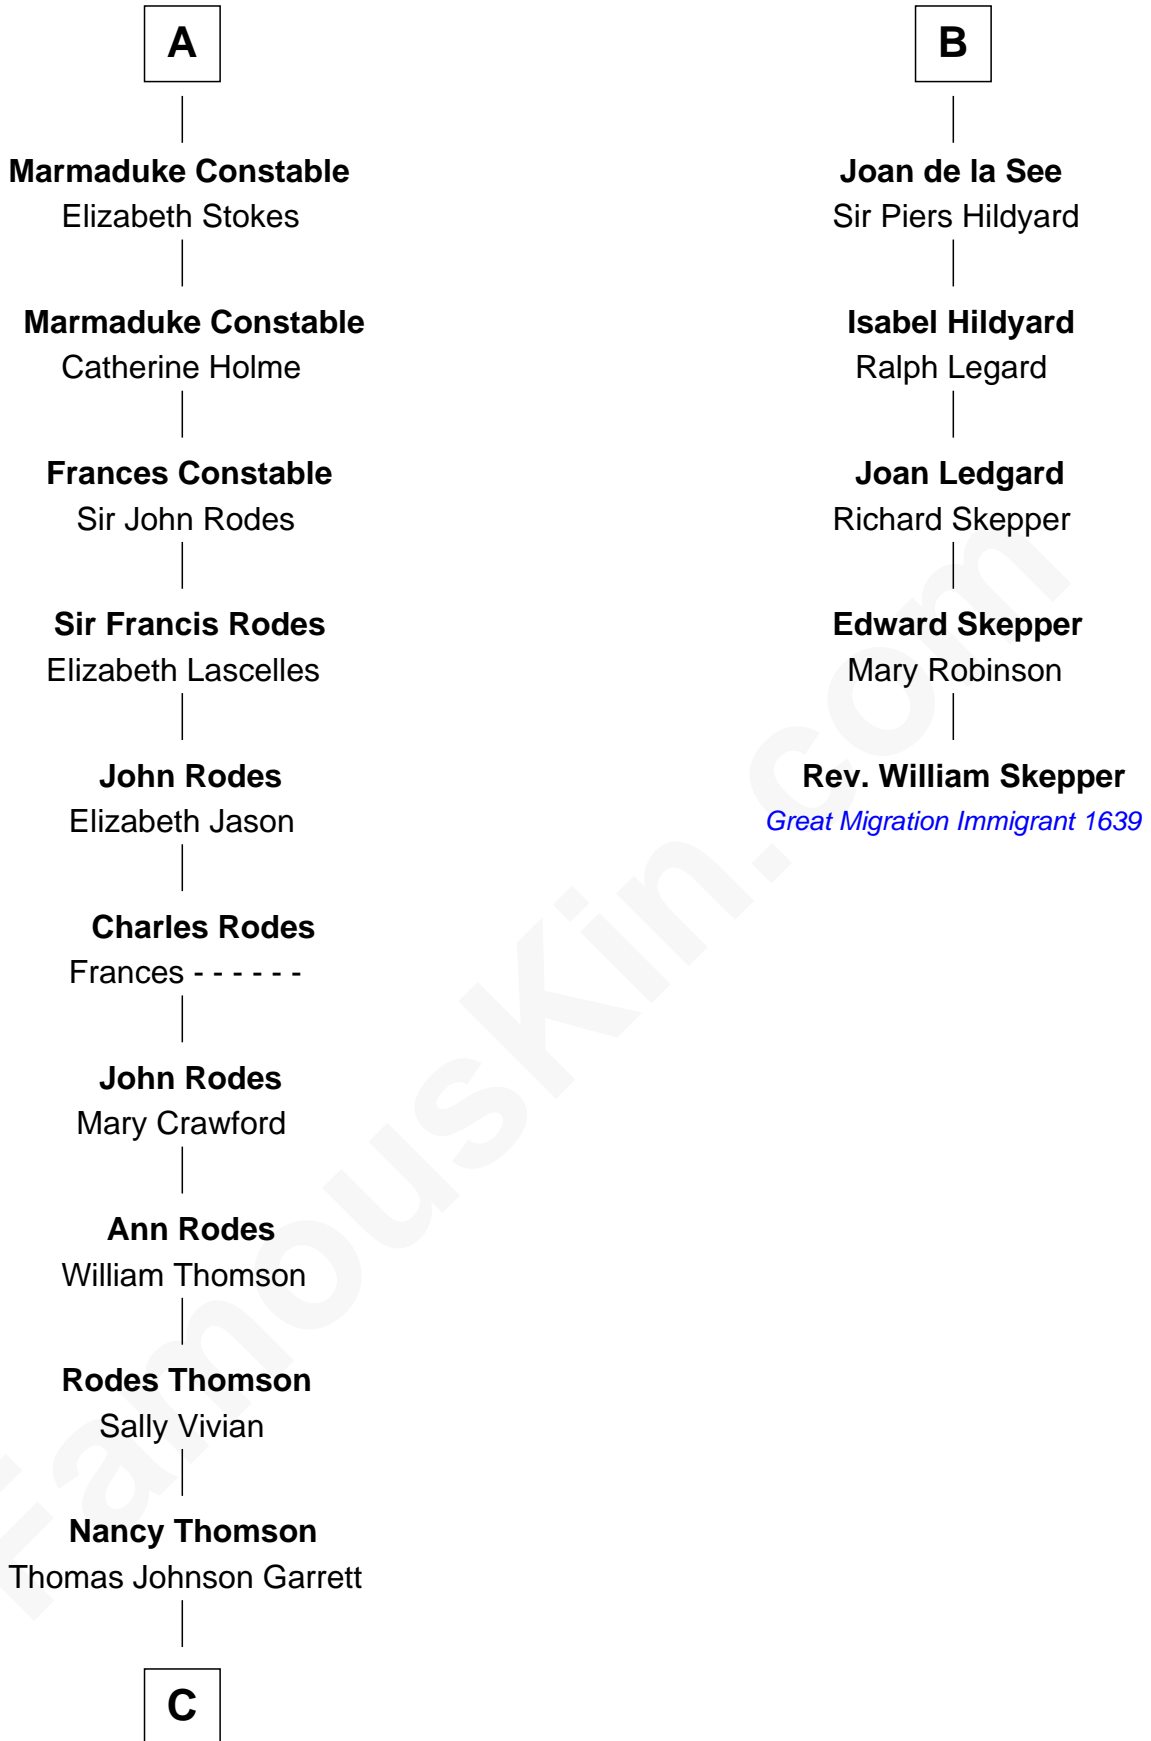

**FamousKin.com**  
**Relationship Chart of**  
**Melvyn Douglas**  
*Movie Actor*

11th cousin 9 times removed of

**Rev. William Skepper**  
*(c1597 - c1650) Great Migration Immigrant 1639*

**John Lovel**  
 Isabel du Bois

**C**

—  
**Sophia Garrett**  
Erskine Douglas

—  
**Emma Jane Douglas**  
Col. George Taliaferro Shackelford

—  
**Lena Priscilla Shackelford**  
Edouard Gregory Hesselberg

—  
**Melvyn Douglas**  
*Movie Actor*