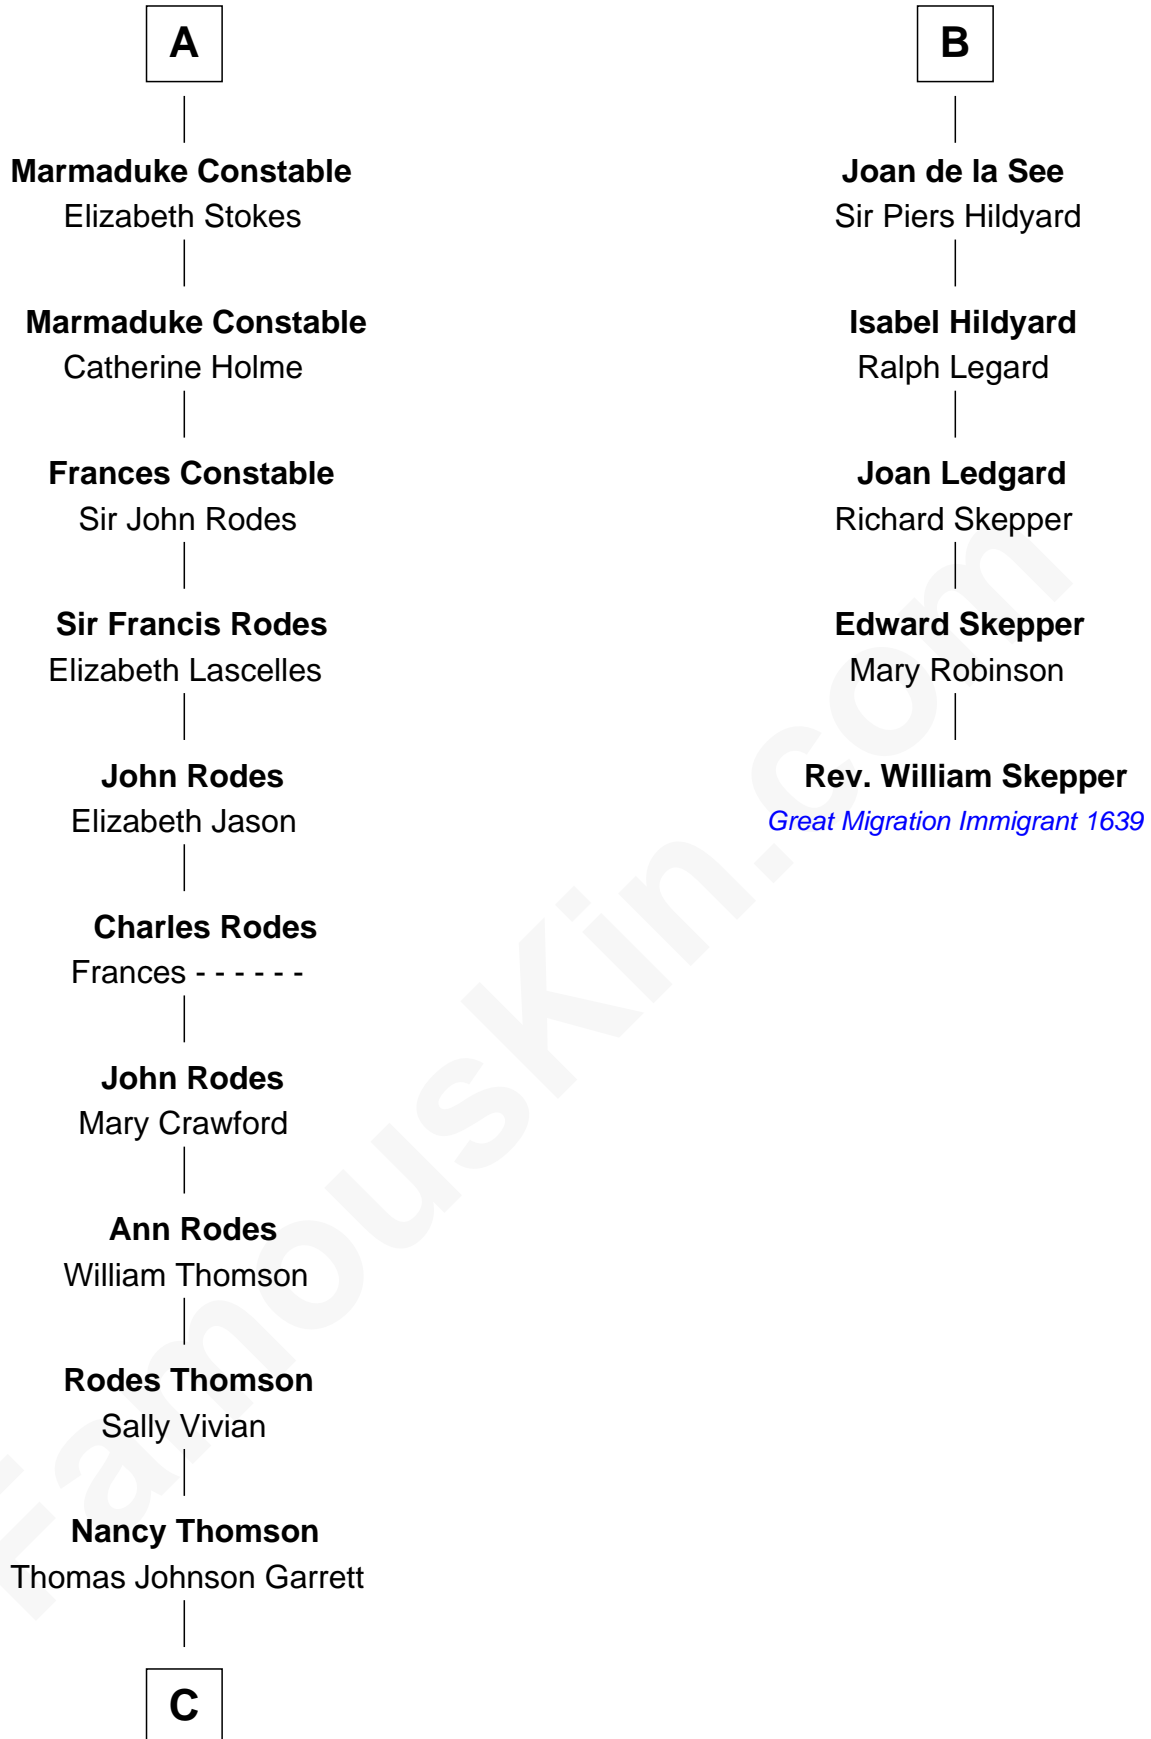

FamousKin.com
Relationship Chart of
Melvyn Douglas
Movie Actor

11th cousin 9 times removed of

Rev. William Skepper
(c1597 - c1650) Great Migration Immigrant 1639

C

—
Sophia Garrett
Erskine Douglas

—
Emma Jane Douglas
Col. George Taliaferro Shackelford

—
Lena Priscilla Shackelford
Edouard Gregory Hesselberg

—
Melvyn Douglas
Movie Actor

FamousKin.com