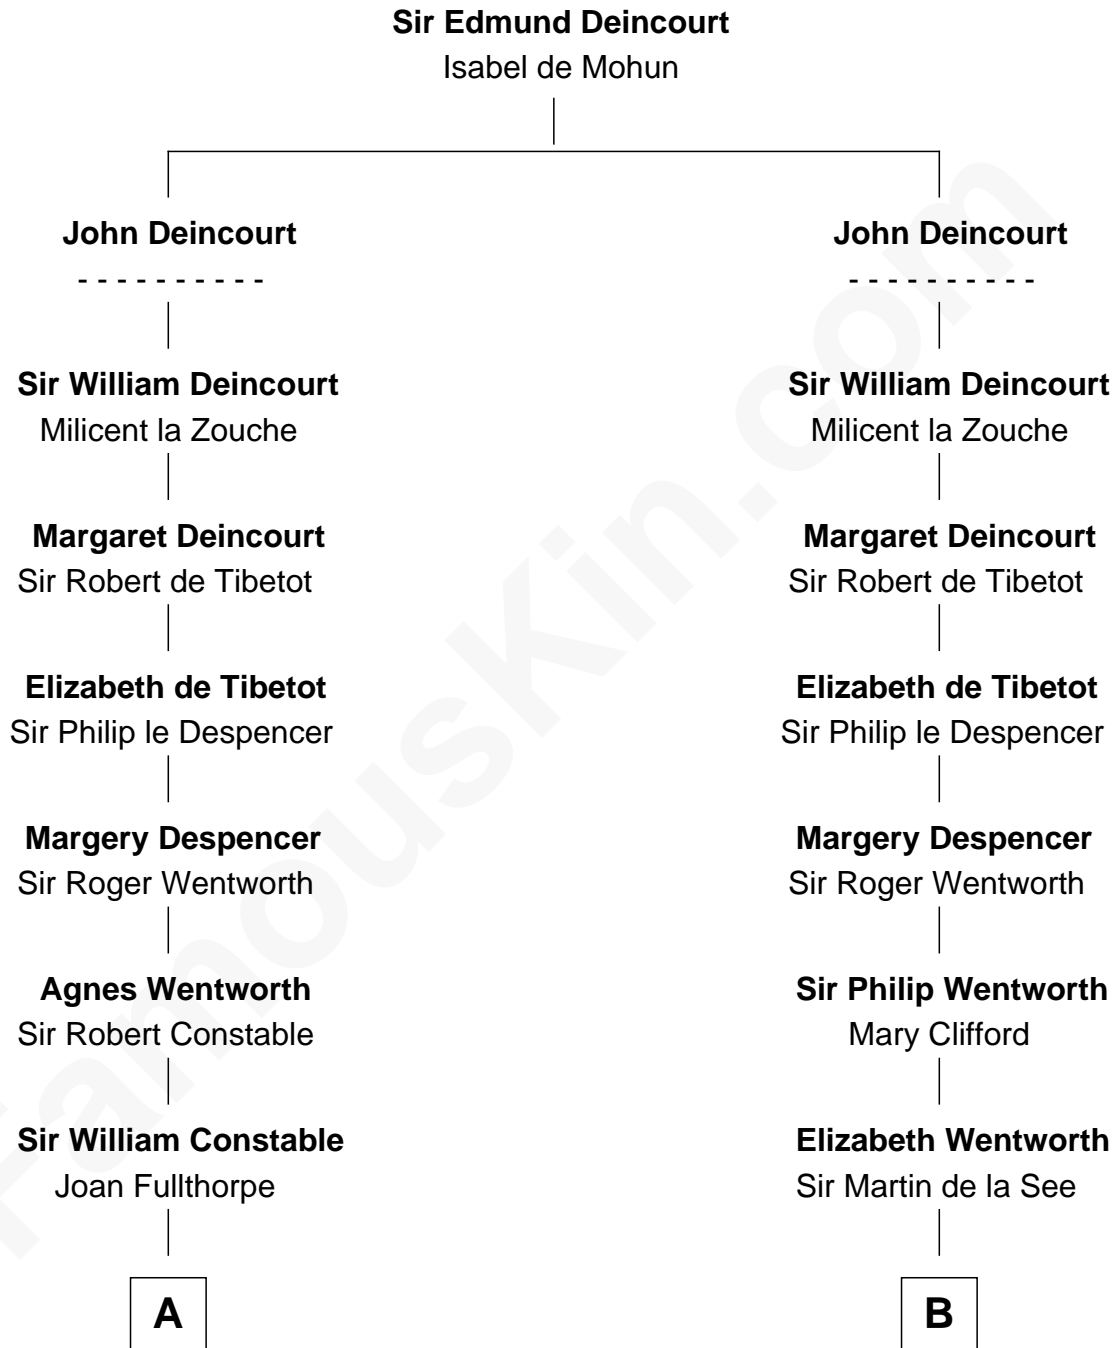

FamousKin.com
Relationship Chart of
Melvyn Douglas
Movie Actor

11th cousin 9 times removed of

Rev. William Skepper
(c1597 - c1650) Great Migration Immigrant 1639

C

—
Sophia Garrett
Erskine Douglas

—
Emma Jane Douglas
Col. George Taliaferro Shackelford

—
Lena Priscilla Shackelford
Edouard Gregory Hesselberg

—
Melvyn Douglas
Movie Actor

FamousKin.com