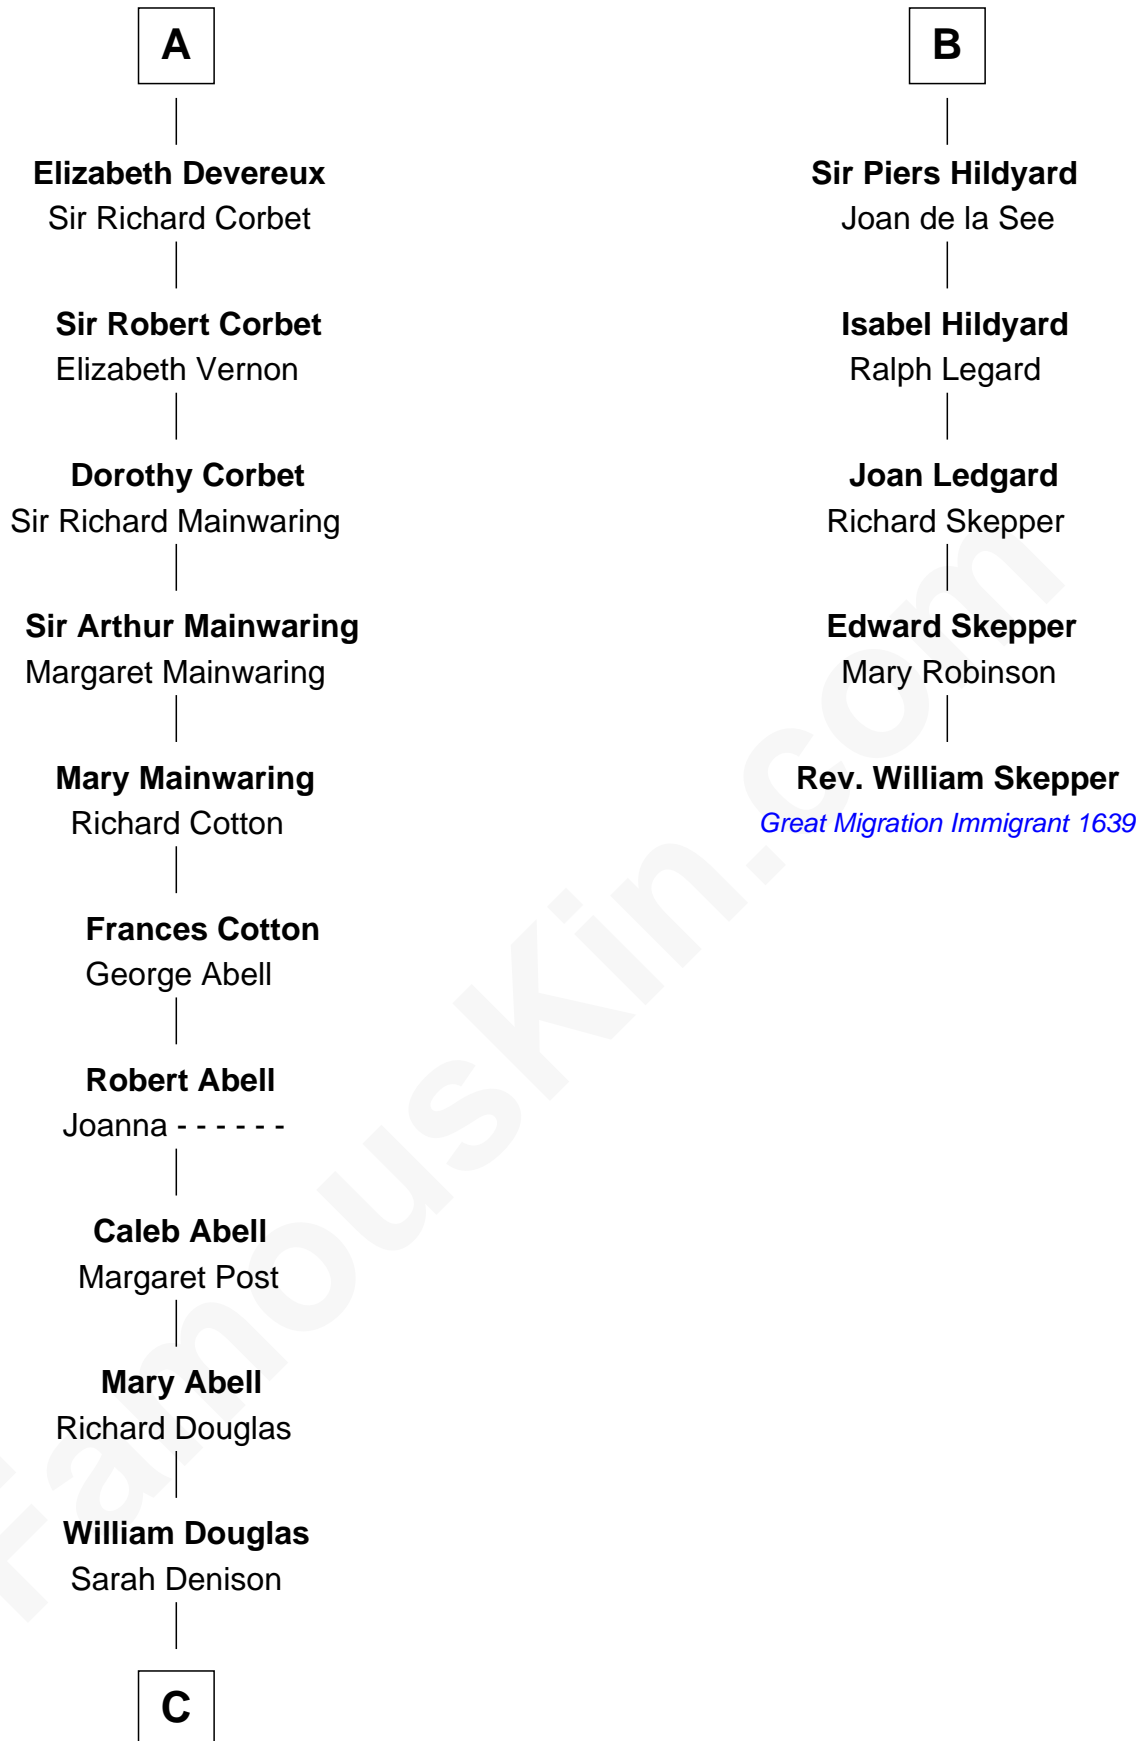

FamousKin.com
Relationship Chart of
Melvyn Douglas
Movie Actor

11th cousin 10 times removed of

Rev. William Skepper
(c1597 - c1650) Great Migration Immigrant 1639

Nicholas de Stafford

C

Richard Douglas

Lucy Way

Erskine Douglas

Sophia Garrett

Emma Jane Douglas

Col. George Taliaferro Shackelford

Lena Priscilla Shackelford

Edouard Gregory Hesselberg

Melvyn Douglas

Movie Actor