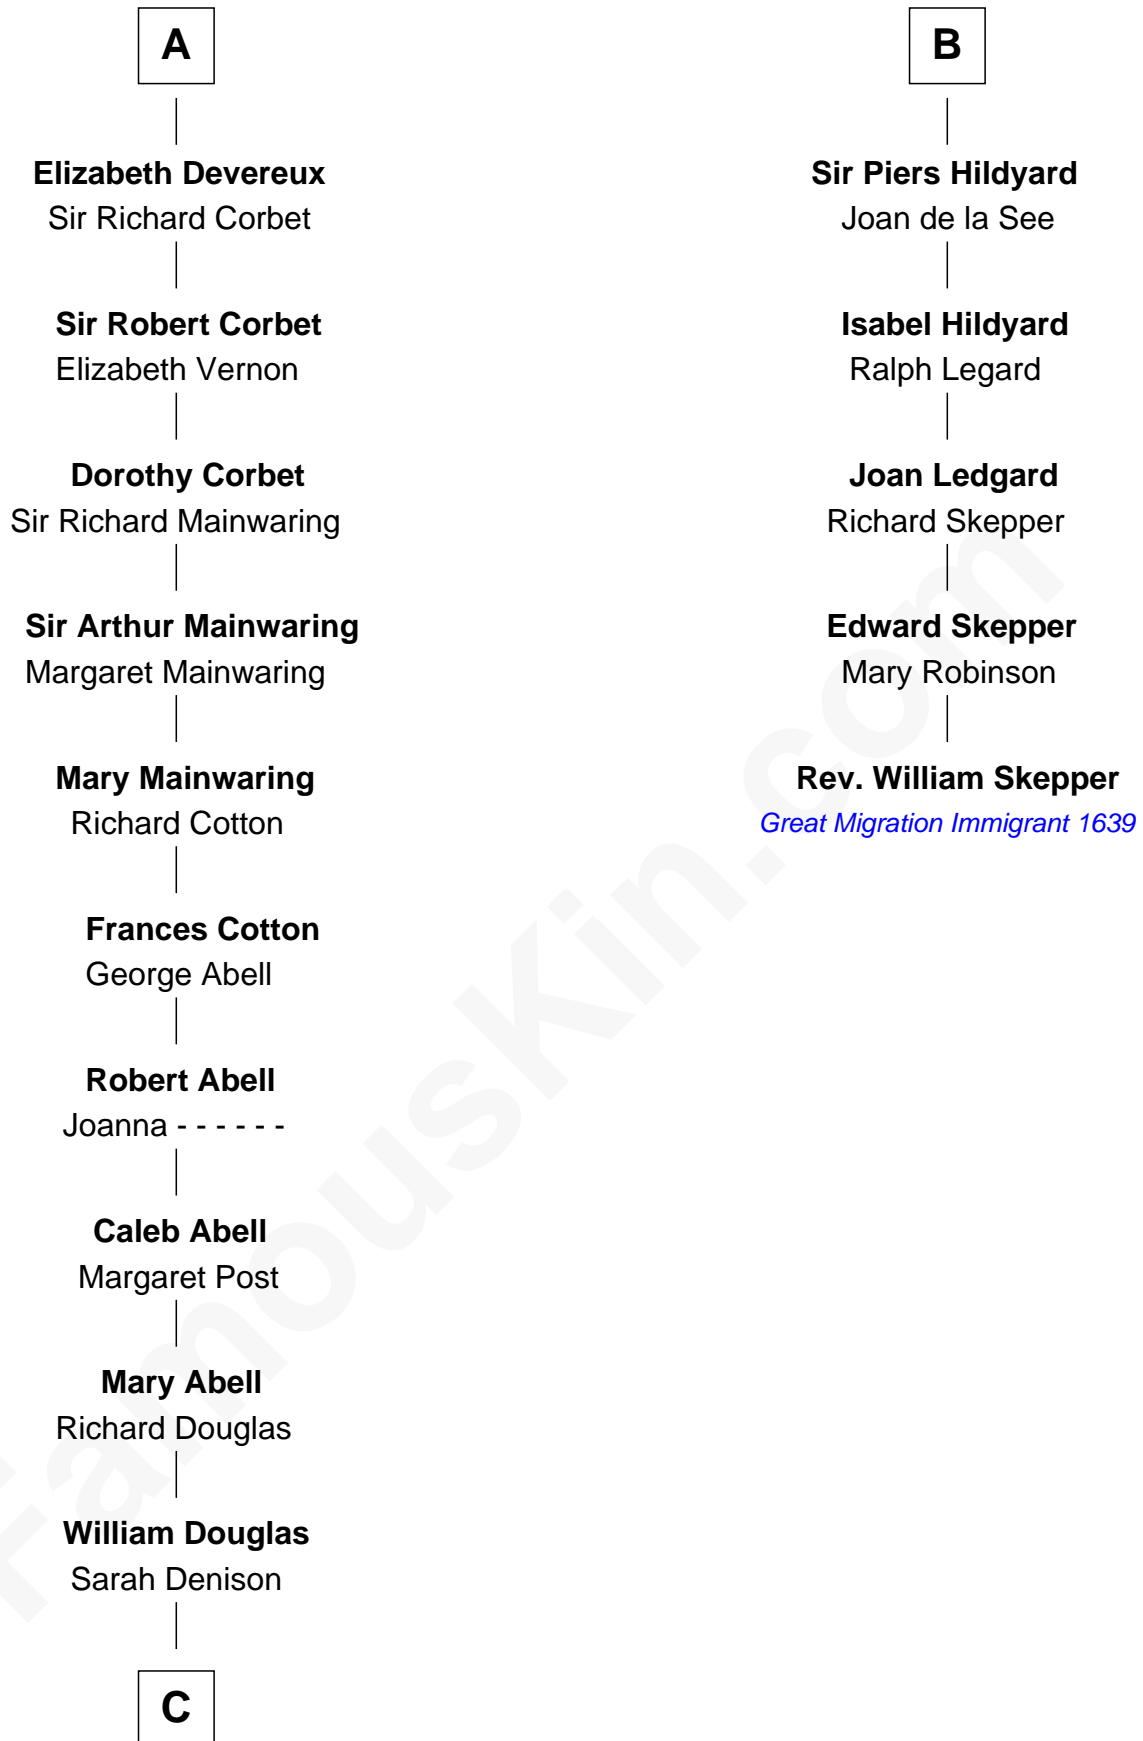

FamousKin.com
Relationship Chart of
Melvyn Douglas
Movie Actor

11th cousin 10 times removed of

Rev. William Skepper
(c1597 - c1650) Great Migration Immigrant 1639

C

Richard Douglas

Lucy Way

Erskine Douglas

Sophia Garrett

Emma Jane Douglas

Col. George Taliaferro Shackelford

Lena Priscilla Shackelford

Edouard Gregory Hesselberg

Melvyn Douglas

Movie Actor

FamousKin.com