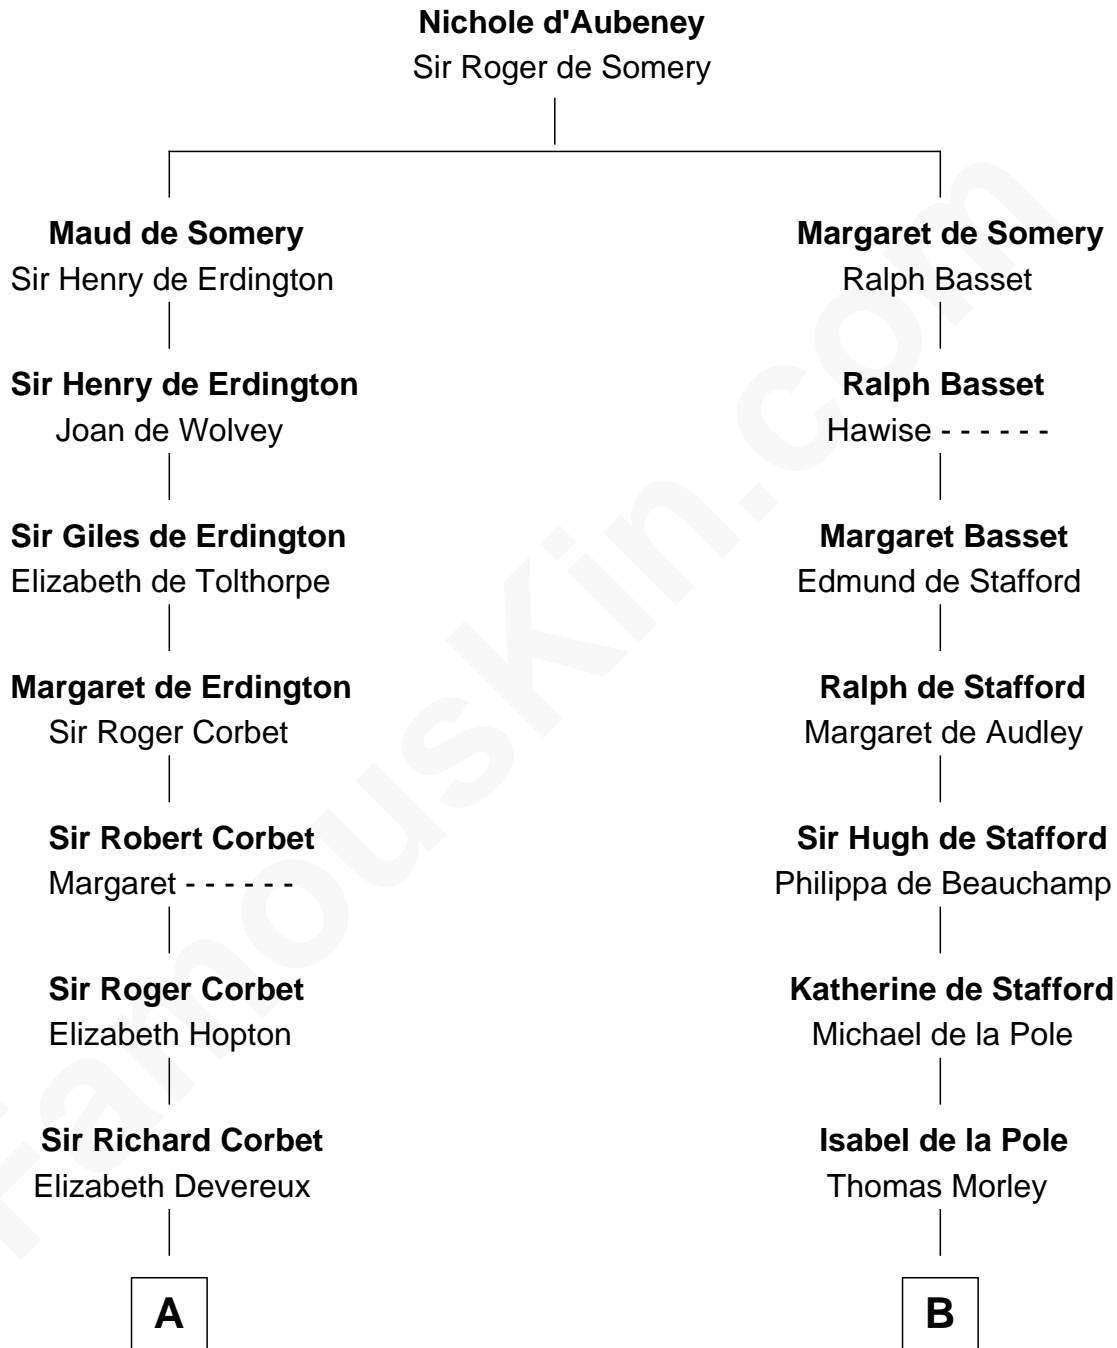

FamousKin.com

Relationship Chart of

Melvyn Douglas

Movie Actor

13th cousin 7 times removed of

Rev. William Skepper
(c1597 - c1650) Great Migration Immigrant 1639

C

—
Erskine Douglas

Sophia Garrett

—
Emma Jane Douglas

Col. George Taliaferro Shackelford

—
Lena Priscilla Shackelford

Edouard Gregory Hesselberg

—
Melvyn Douglas

Movie Actor

FamousKin.com