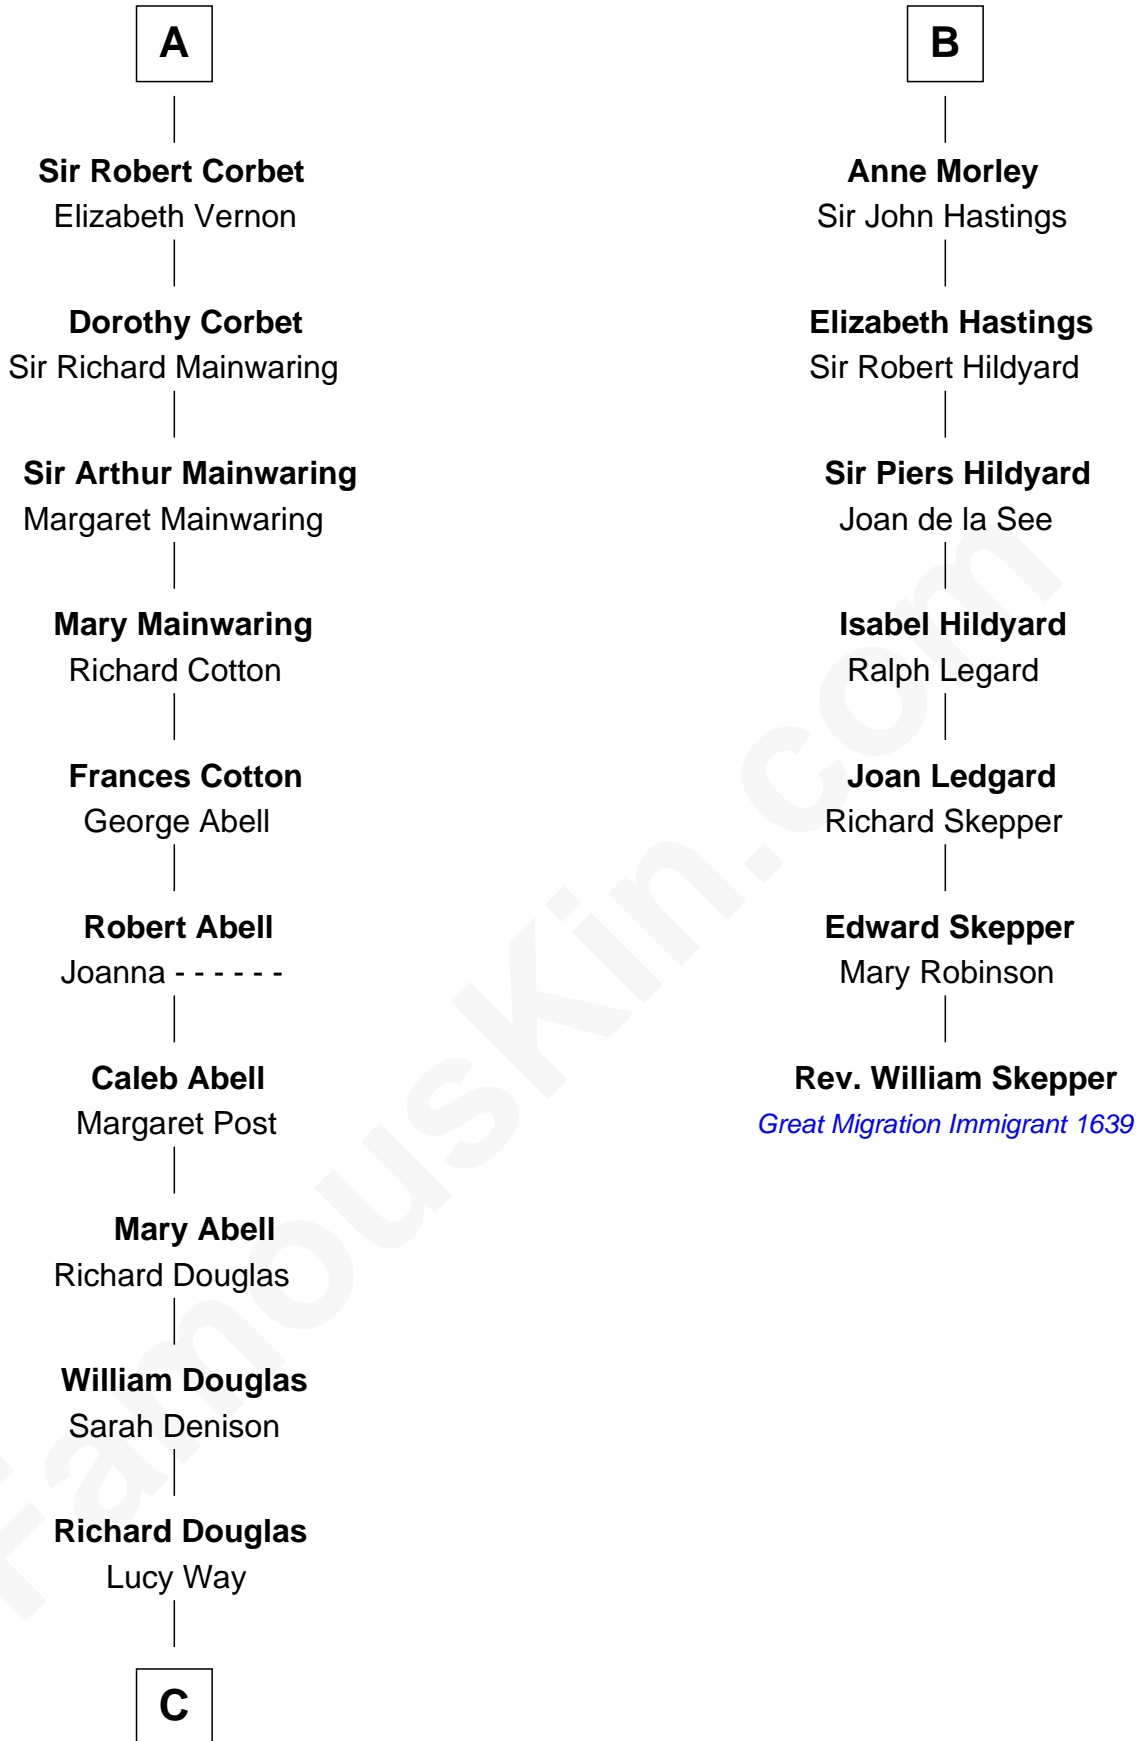

FamousKin.com

Relationship Chart of

Melvyn Douglas

Movie Actor

13th cousin 7 times removed of

Rev. William Skepper
(c1597 - c1650) Great Migration Immigrant 1639

C

—
Erskine Douglas

Sophia Garrett

—
Emma Jane Douglas

Col. George Taliaferro Shackelford

—
Lena Priscilla Shackelford

Edouard Gregory Hesselberg

—
Melvyn Douglas

Movie Actor

FamousKin.com