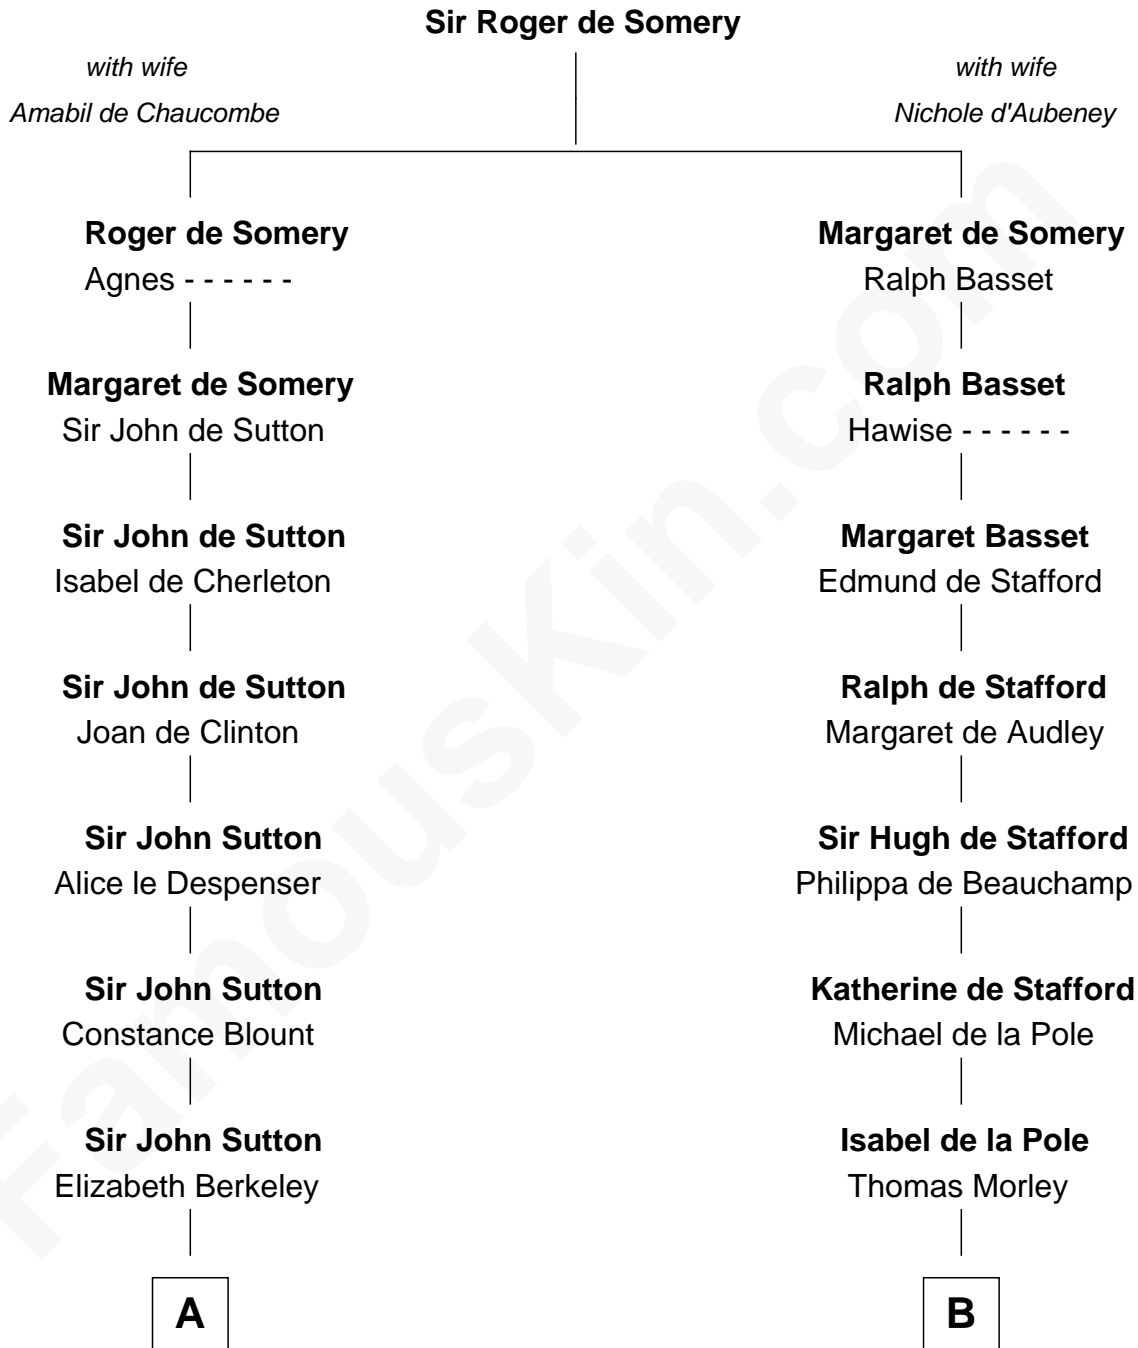

FamousKin.com
Relationship Chart of
Melvyn Douglas
Movie Actor

13th cousin 7 times removed of

Rev. William Skepper
(c1597 - c1650) Great Migration Immigrant 1639

C

—
Erskine Douglas

Sophia Garrett

—
Emma Jane Douglas

Col. George Taliaferro Shackelford

—
Lena Priscilla Shackelford

Edouard Gregory Hesselberg

—
Melvyn Douglas

Movie Actor

FamousKin.com