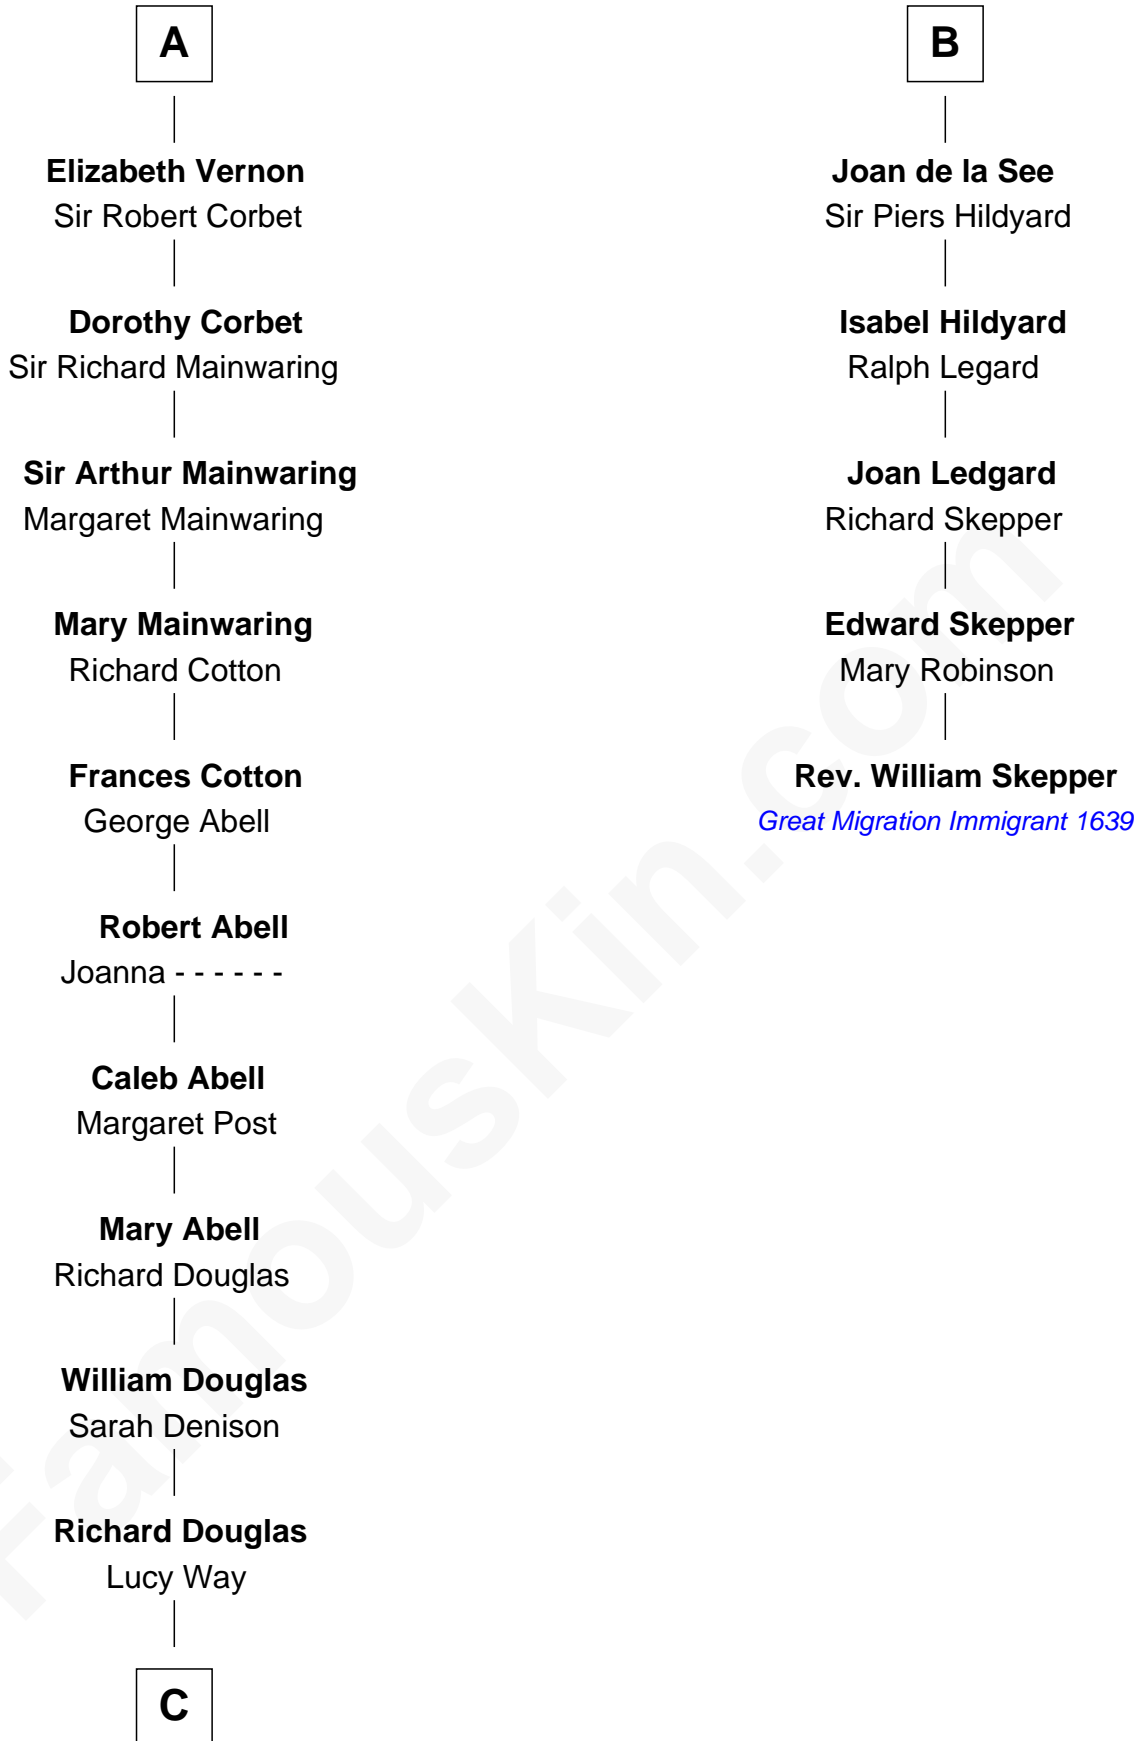

FamousKin.com
Relationship Chart of
Melvyn Douglas
Movie Actor

11th cousin 9 times removed of

Rev. William Skepper
(c1597 - c1650) Great Migration Immigrant 1639

C

—
Erskine Douglas

Sophia Garrett

—
Emma Jane Douglas

Col. George Taliaferro Shackelford

—
Lena Priscilla Shackelford

Edouard Gregory Hesselberg

—
Melvyn Douglas

Movie Actor

FamousKin.com