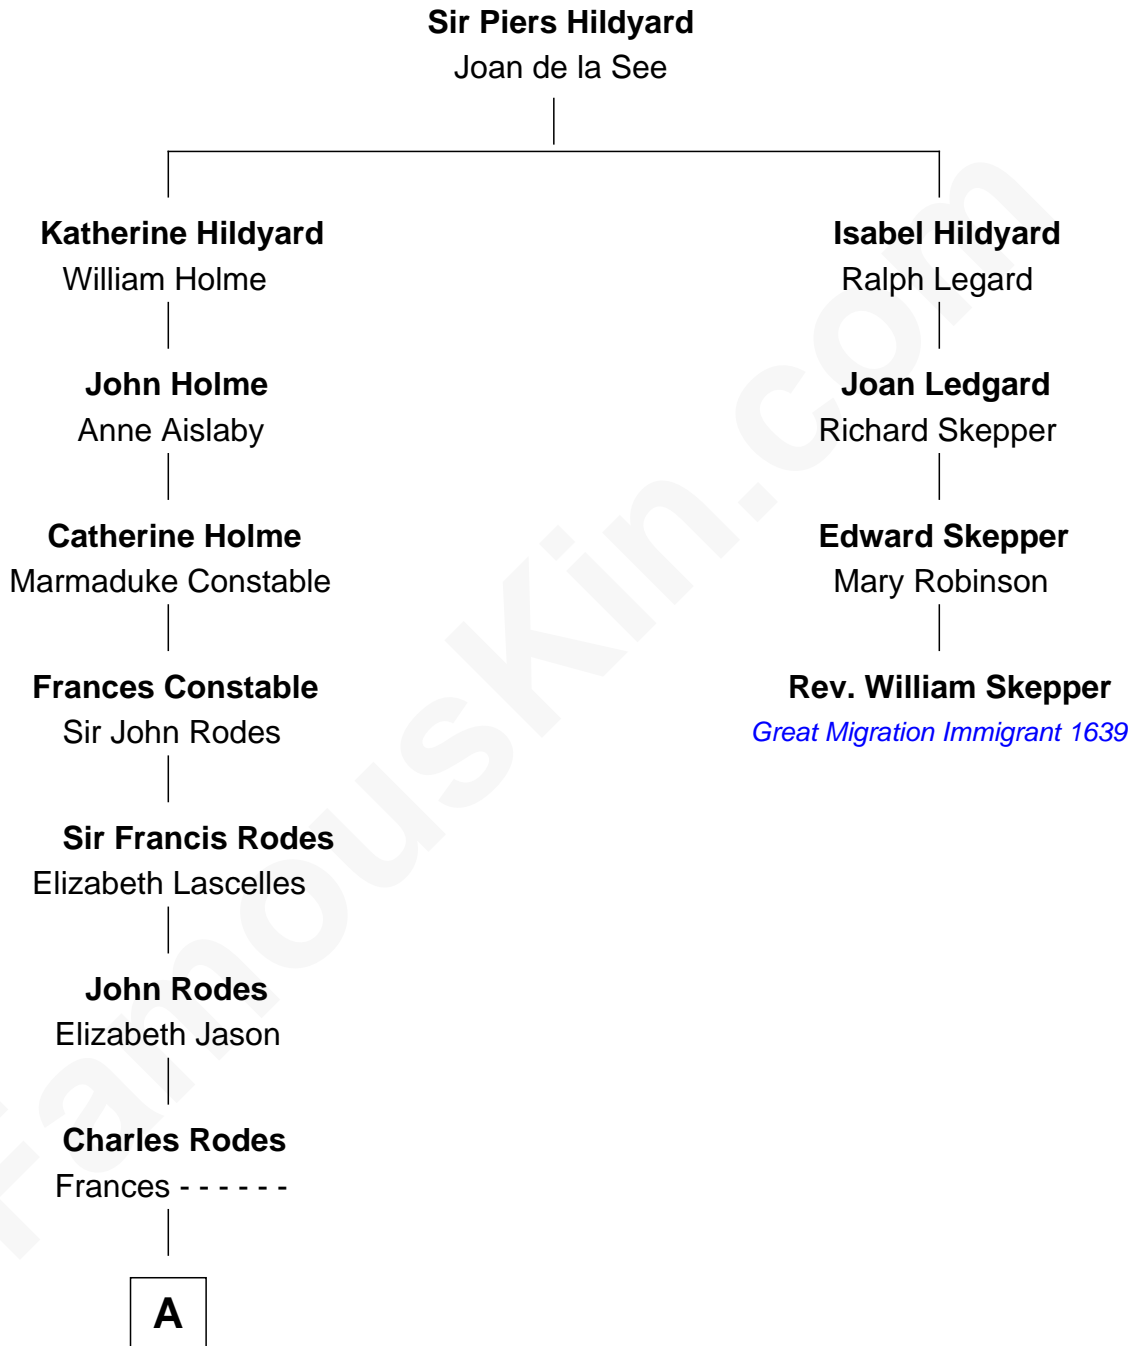

FamousKin.com Relationship Chart of

Melvyn Douglas

Movie Actor

3rd cousin 11 times removed of

Rev. William Skepper

(c1597 - c1650) Great Migration Immigrant 1639

A

John Rodes
Mary Crawford

Ann Rodes
William Thomson

Rodes Thomson
Sally Vivian

Nancy Thomson
Thomas Johnson Garrett

Sophia Garrett
Erskine Douglas

Emma Jane Douglas
Col. George Taliaferro Shackelford

Lena Priscilla Shackelford
Edouard Gregory Hesselberg