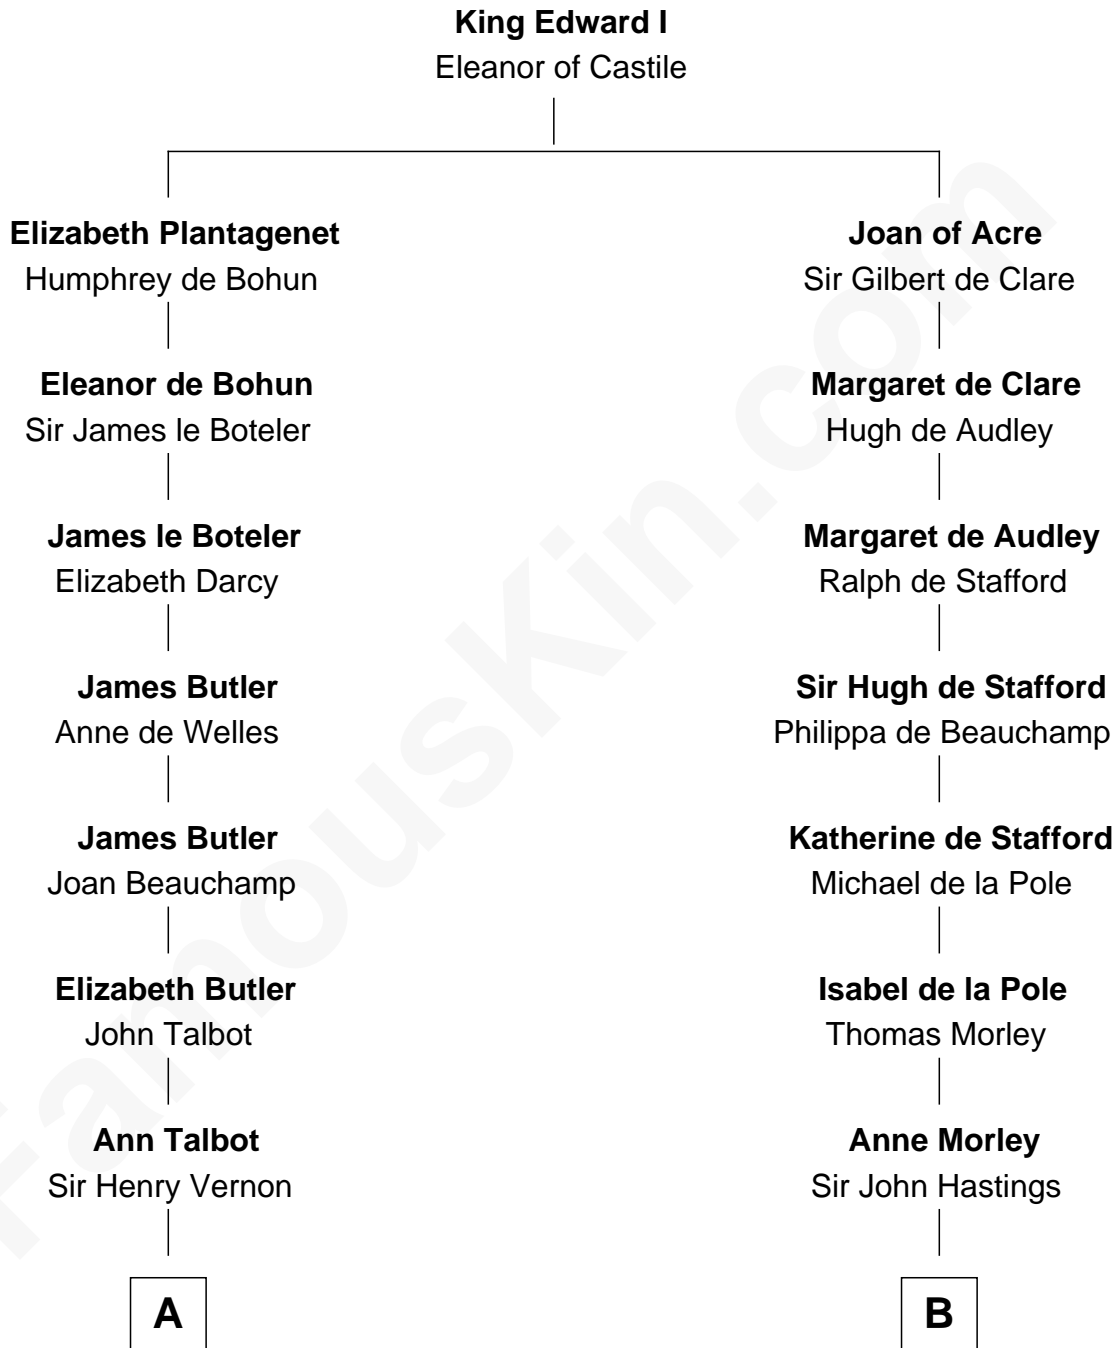

FamousKin.com Relationship Chart of

Melvyn Douglas

Movie Actor

12th cousin 8 times removed of

Rev. William Skepper

(c1597 - c1650) Great Migration Immigrant 1639

C

—
Erskine Douglas

Sophia Garrett

—
Emma Jane Douglas

Col. George Taliaferro Shackelford

—
Lena Priscilla Shackelford

Edouard Gregory Hesselberg

—
Melvyn Douglas

Movie Actor

FamousKin.com