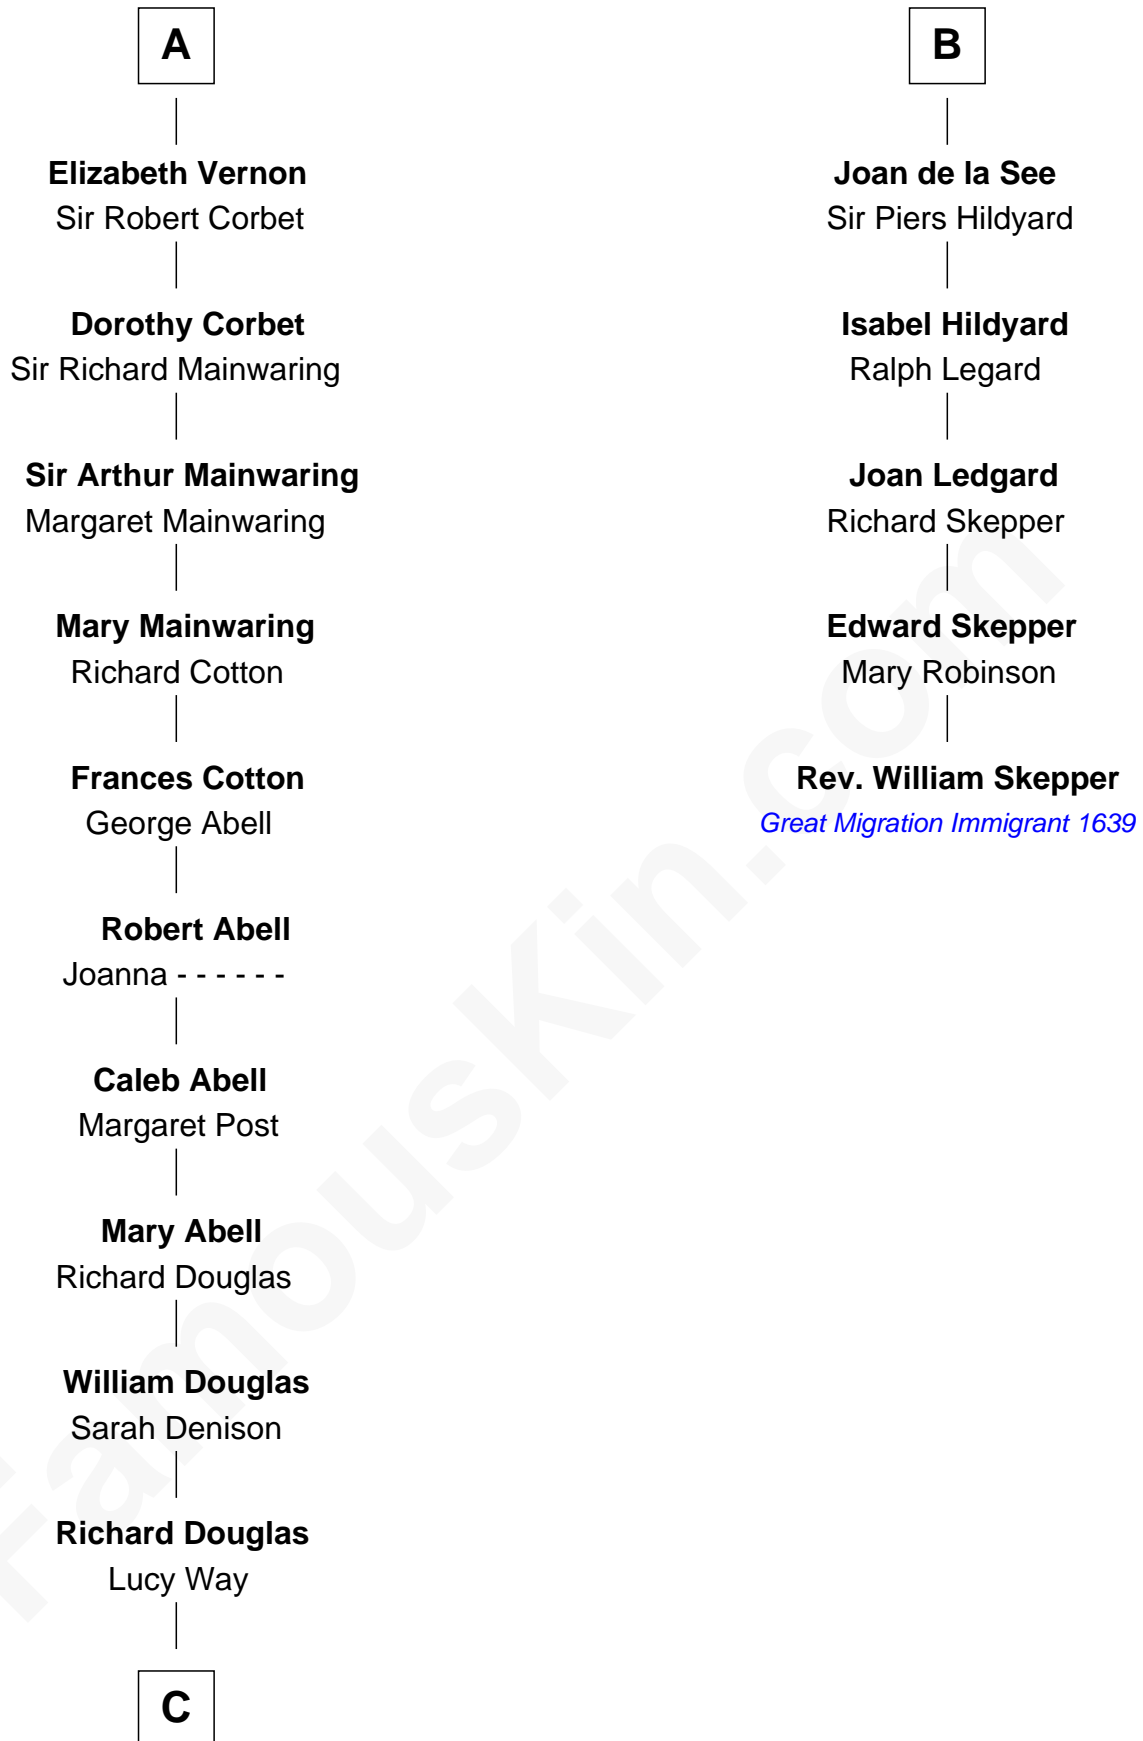

FamousKin.com
Relationship Chart of
Melvyn Douglas
Movie Actor

11th cousin 9 times removed of

Rev. William Skepper
(c1597 - c1650) Great Migration Immigrant 1639

Sir Patrick de Chaworth
 Isabella de Beauchamp

C

—
Erskine Douglas

Sophia Garrett

—
Emma Jane Douglas

Col. George Taliaferro Shackelford

—
Lena Priscilla Shackelford

Edouard Gregory Hesselberg

—
Melvyn Douglas