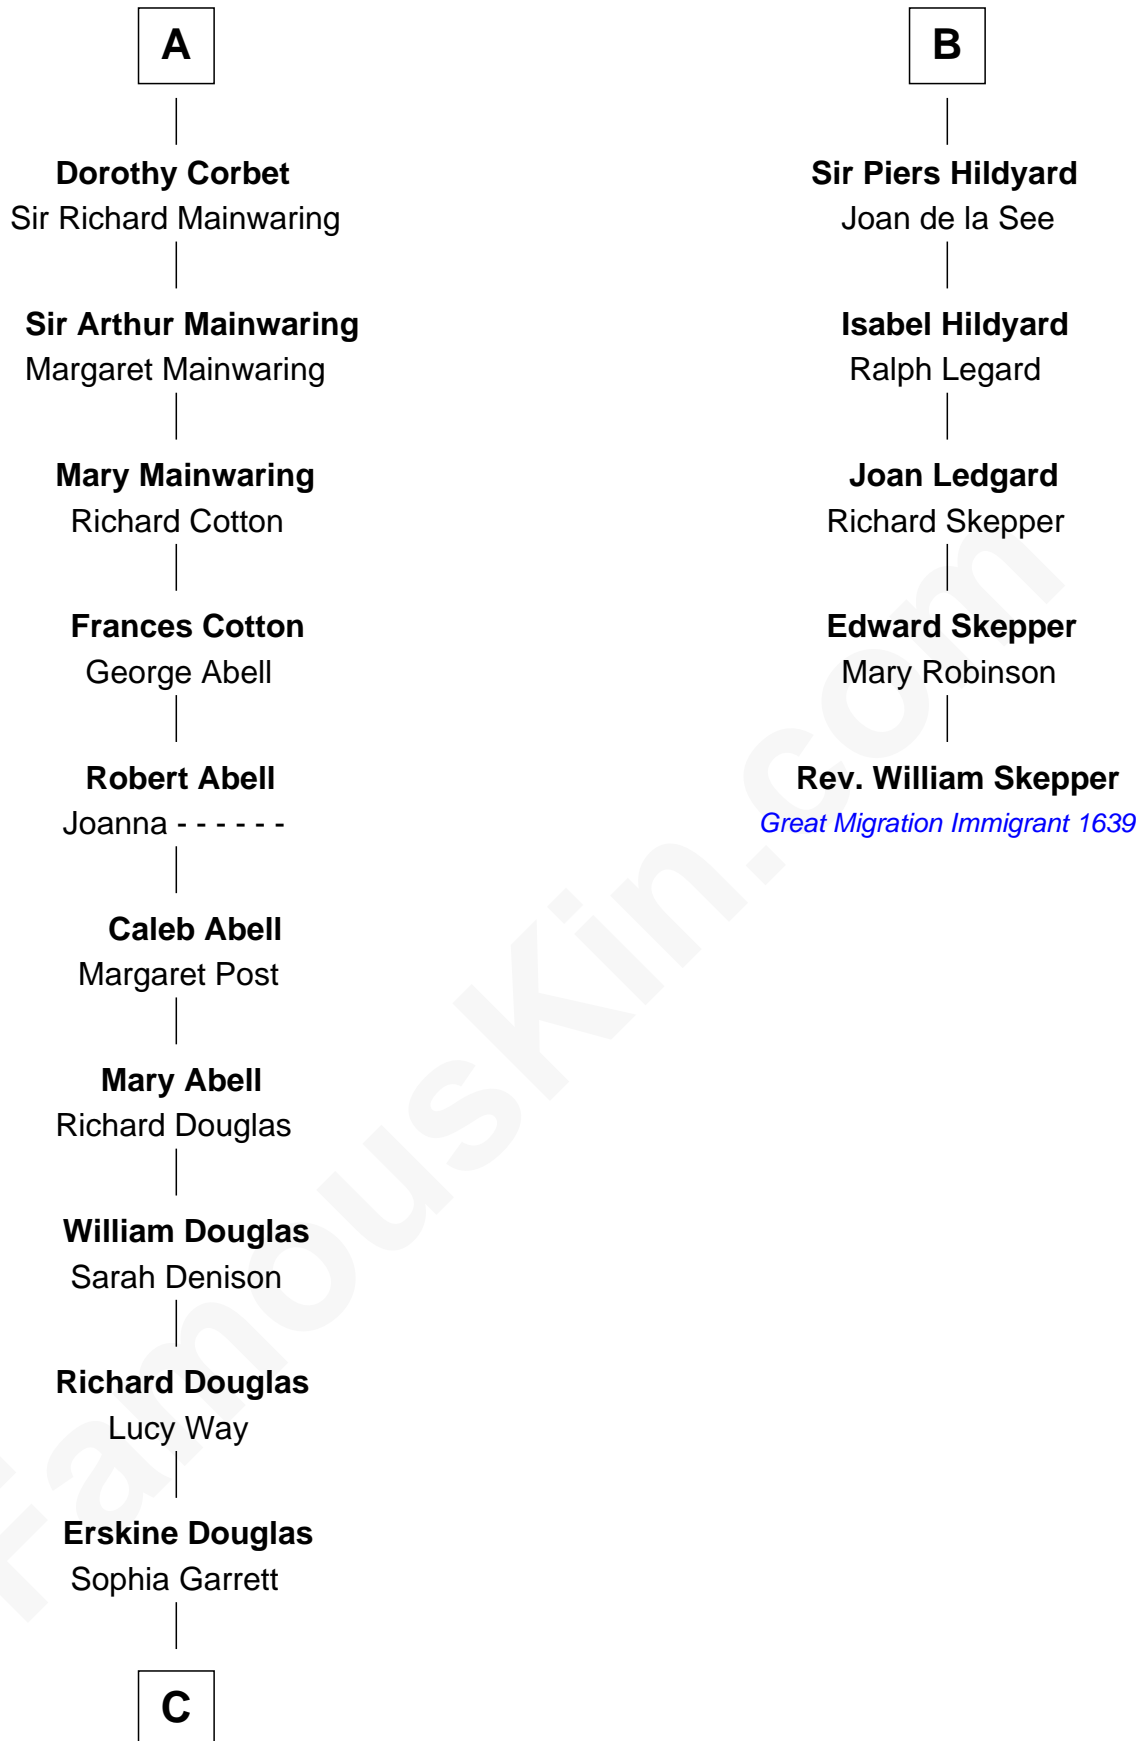

FamousKin.com
Relationship Chart of
Melvyn Douglas
Movie Actor

11th cousin 8 times removed of

Rev. William Skepper
(c1597 - c1650) Great Migration Immigrant 1639

C

—
Emma Jane Douglas

Col. George Taliaferro Shackelford

—
Lena Priscilla Shackelford

Edouard Gregory Hesselberg

—
Melvyn Douglas

Movie Actor

FamousKin.com