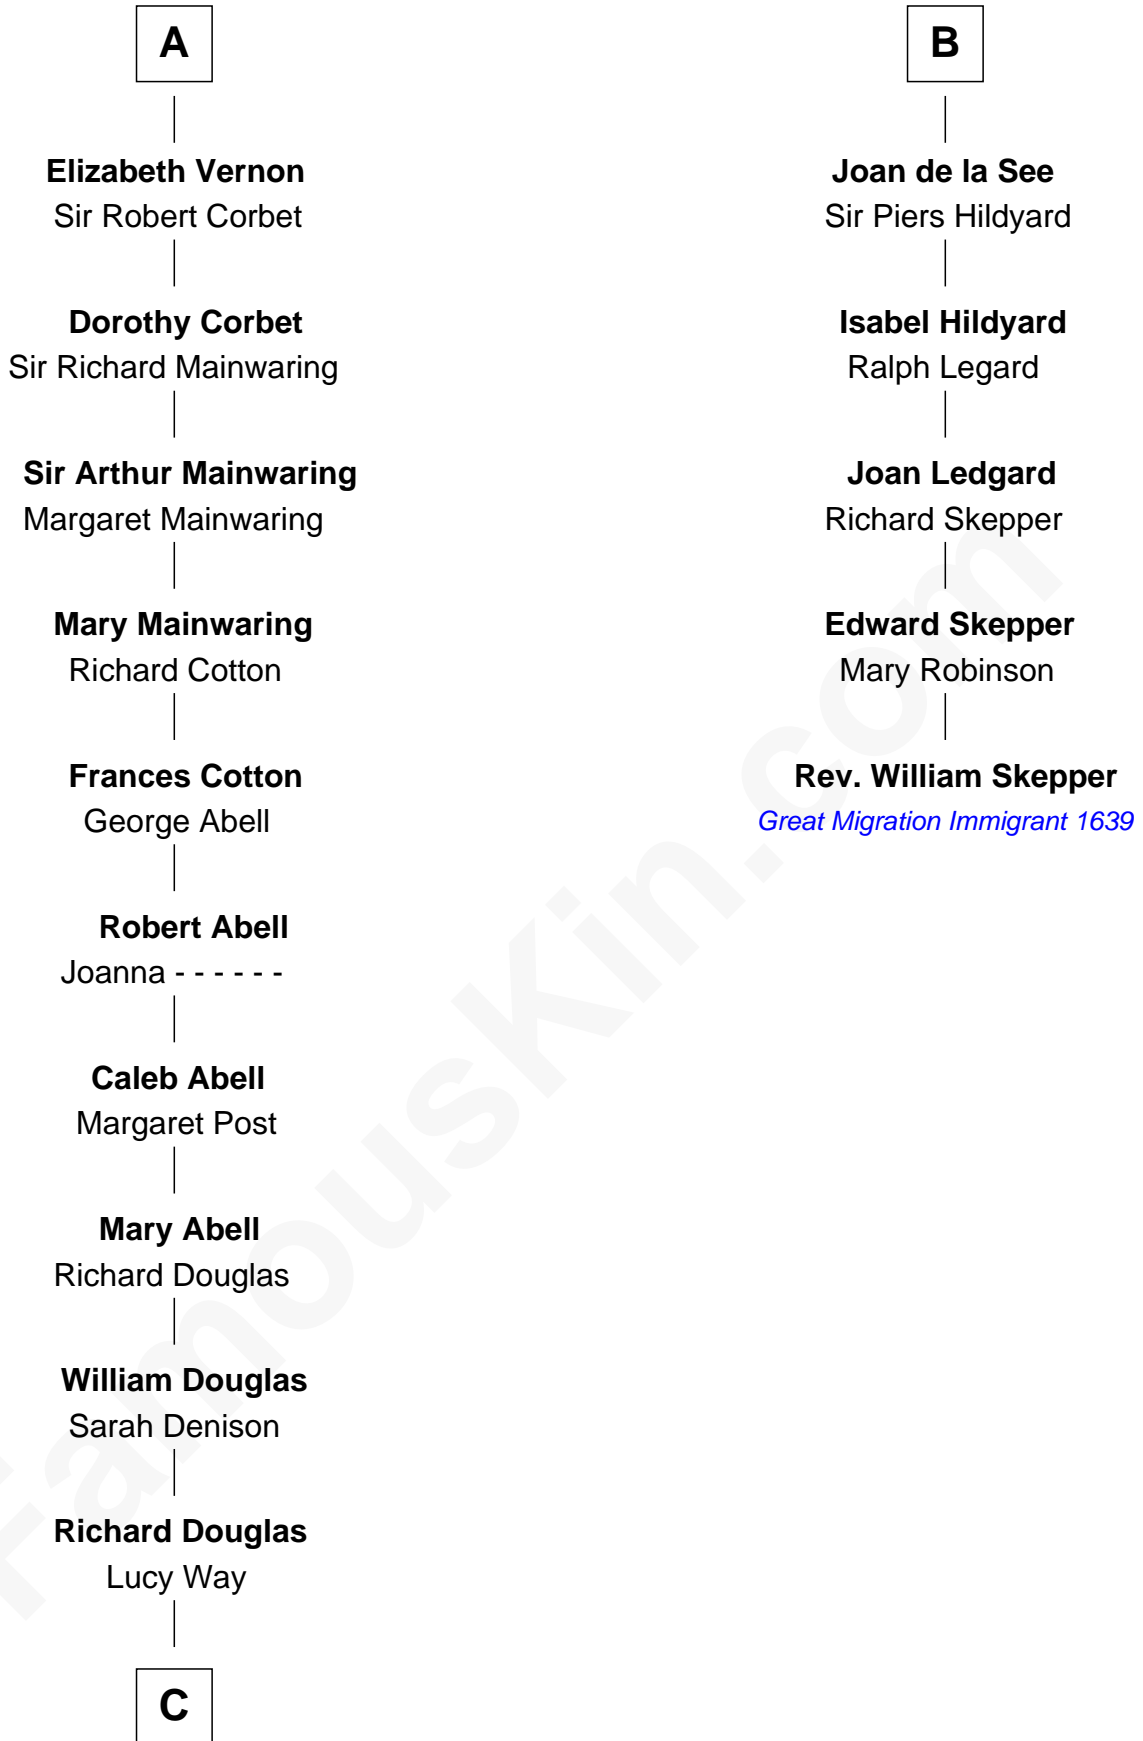

**FamousKin.com**  
**Relationship Chart of**  
**Melvyn Douglas**  
*Movie Actor*

11th cousin 9 times removed of

**Rev. William Skepper**  
*(c1597 - c1650) Great Migration Immigrant 1639*

**C**

—  
**Erskine Douglas**

Sophia Garrett

—  
**Emma Jane Douglas**

Col. George Taliaferro Shackelford

—  
**Lena Priscilla Shackelford**

Edouard Gregory Hesselberg

—  
**Melvyn Douglas**

*Movie Actor*

FamousKin.com