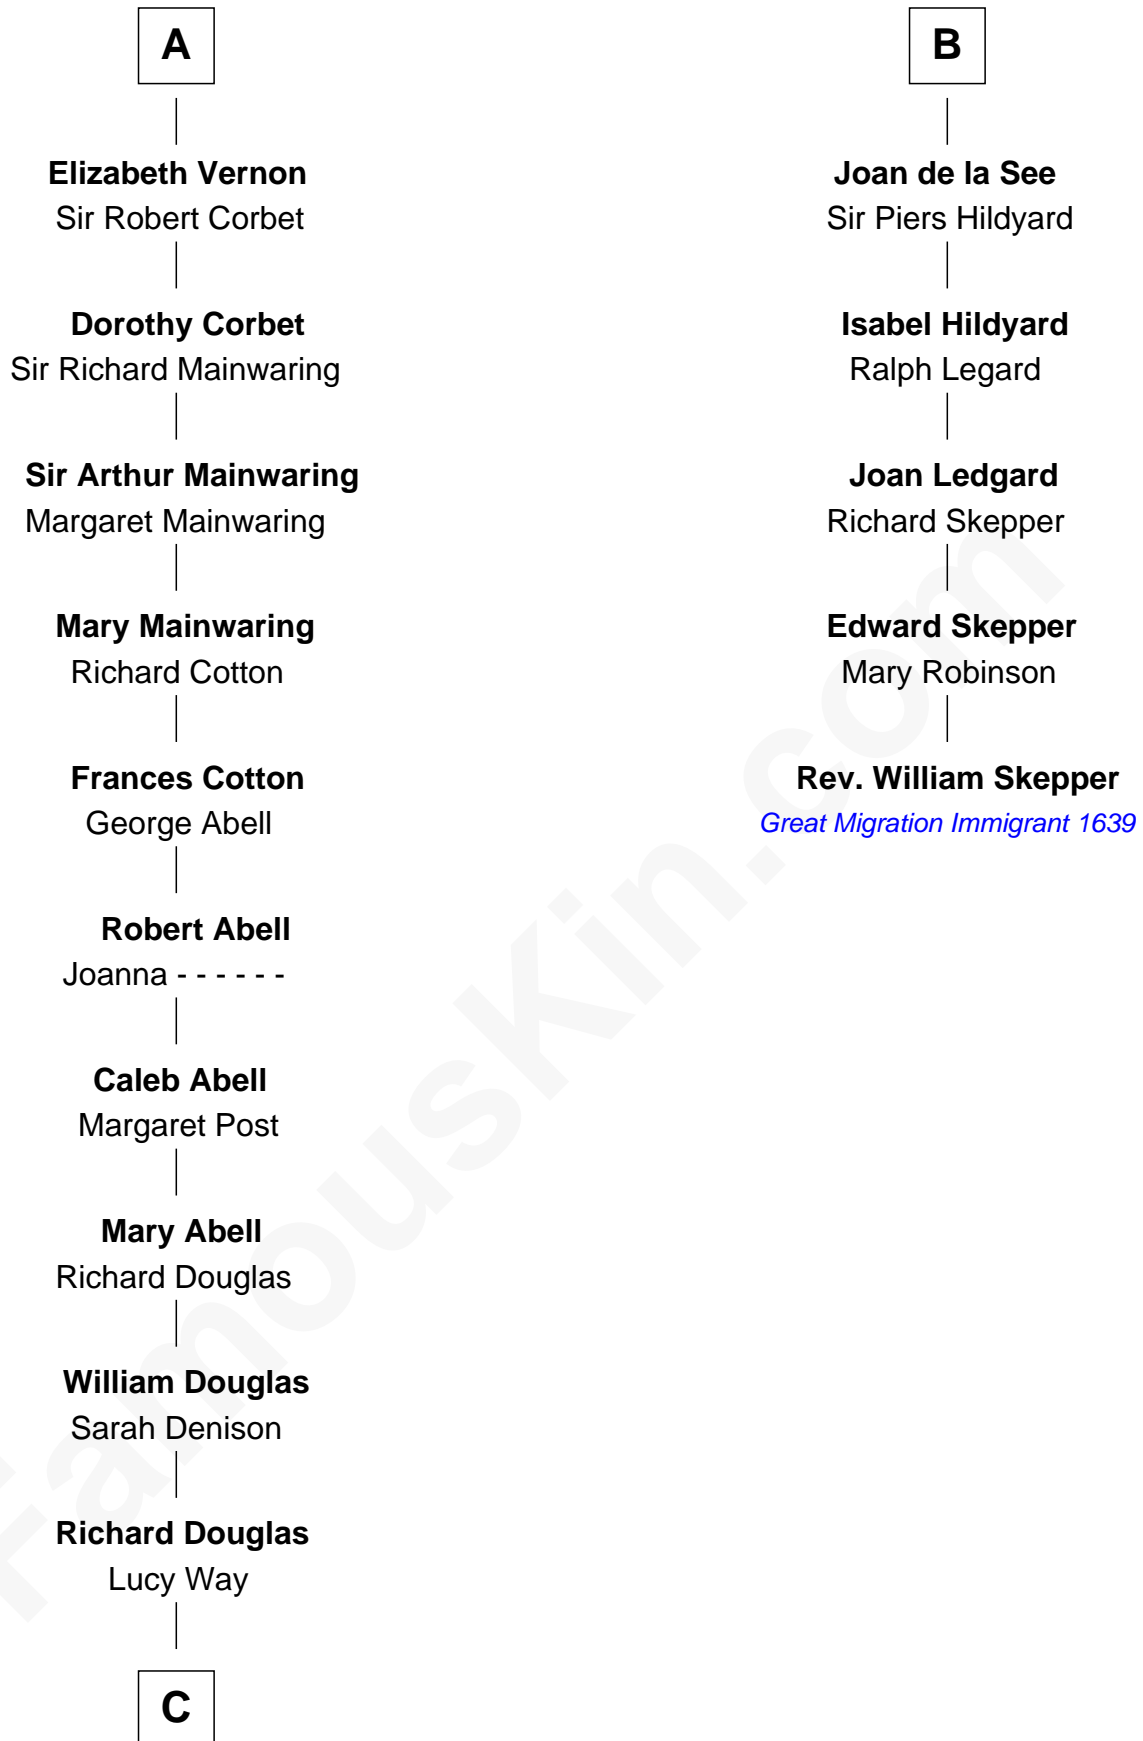

FamousKin.com
Relationship Chart of
Melvyn Douglas
Movie Actor

11th cousin 9 times removed of

Rev. William Skepper
(c1597 - c1650) Great Migration Immigrant 1639

Gunselm de Badlesmere

C

—
Erskine Douglas

Sophia Garrett

—
Emma Jane Douglas

Col. George Taliaferro Shackelford

—
Lena Priscilla Shackelford

Edouard Gregory Hesselberg

—
Melvyn Douglas

Movie Actor

FamousKin.com