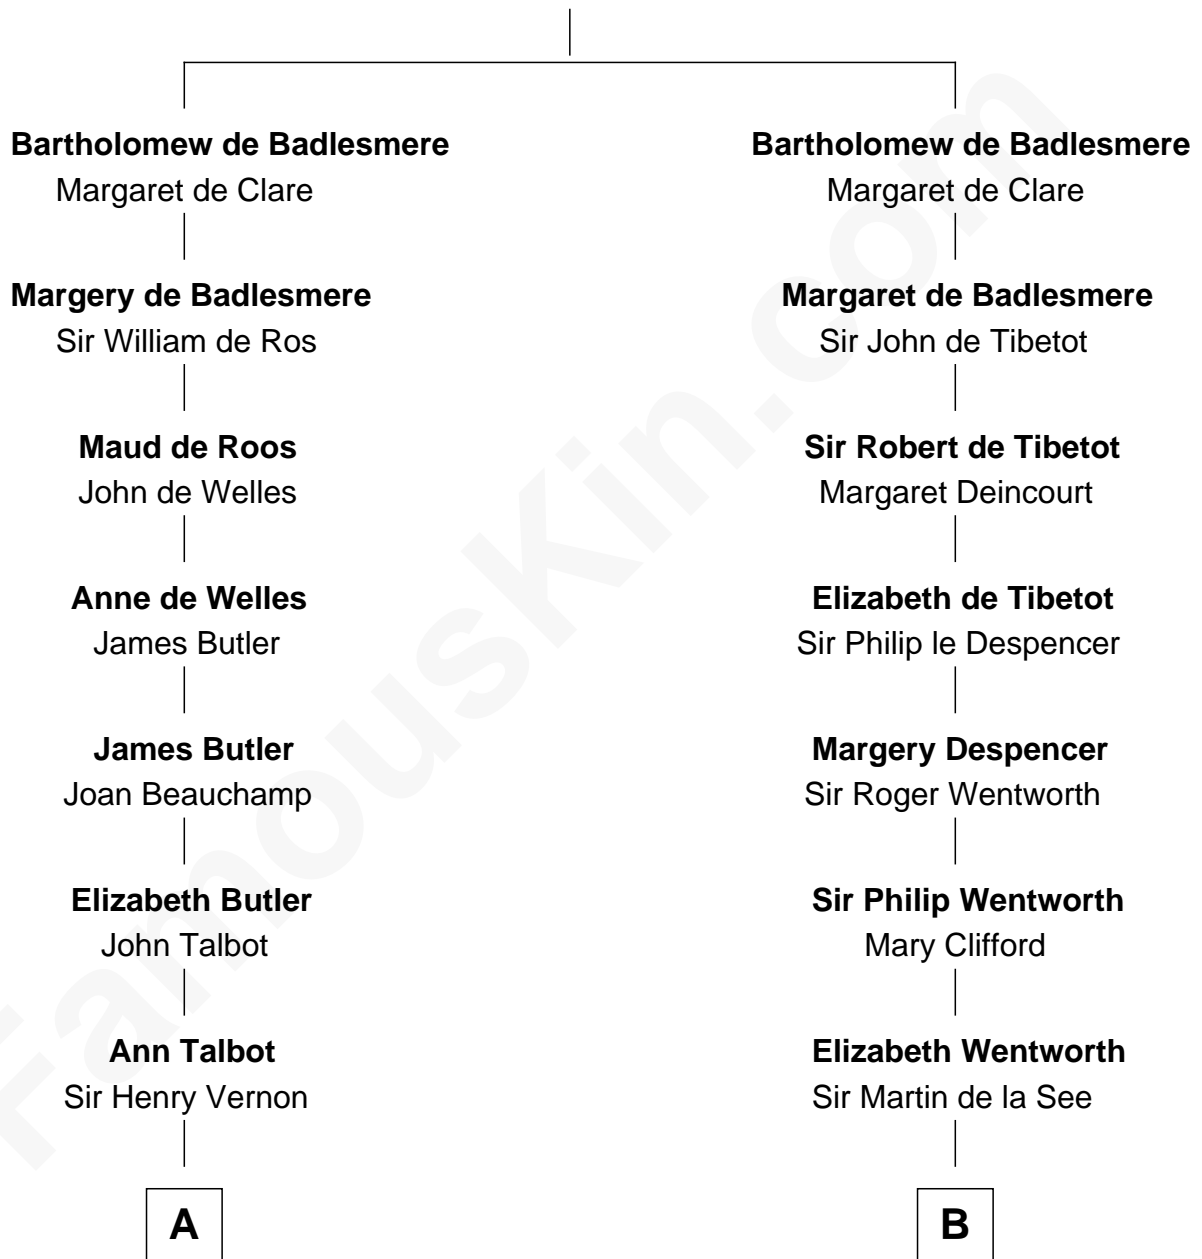

FamousKin.com
Relationship Chart of
Melvyn Douglas
Movie Actor

11th cousin 9 times removed of

Rev. William Skepper
(c1597 - c1650) Great Migration Immigrant 1639

Gunselm de Badlesmere

C

—
Erskine Douglas

Sophia Garrett

—
Emma Jane Douglas

Col. George Taliaferro Shackelford

—
Lena Priscilla Shackelford

Edouard Gregory Hesselberg

—
Melvyn Douglas

Movie Actor

FamousKin.com