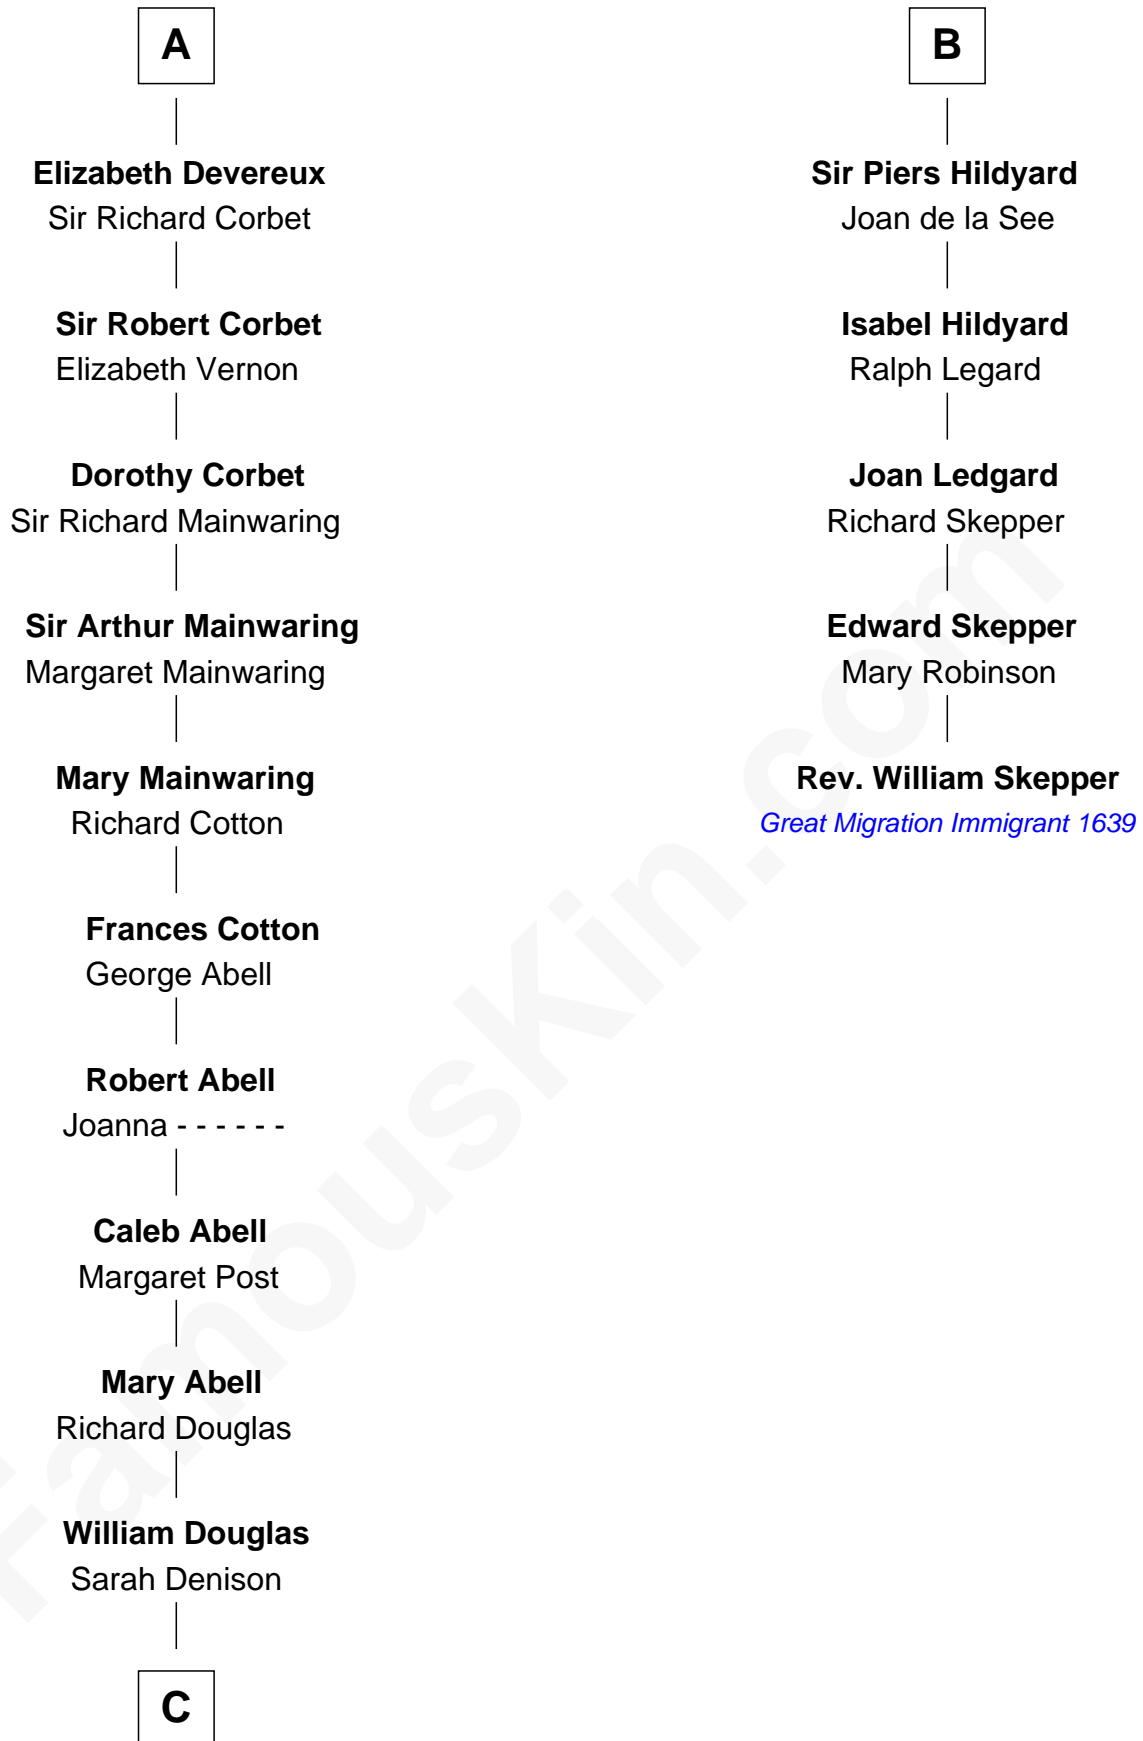

**FamousKin.com**  
**Relationship Chart of**  
**Melvyn Douglas**  
*Movie Actor*

11th cousin 10 times removed of

**Rev. William Skepper**  
*(c1597 - c1650) Great Migration Immigrant 1639*

**C**

**Richard Douglas**

Lucy Way

**Erskine Douglas**

Sophia Garrett

**Emma Jane Douglas**

Col. George Taliaferro Shackelford

**Lena Priscilla Shackelford**

Edouard Gregory Hesselberg

**Melvyn Douglas**