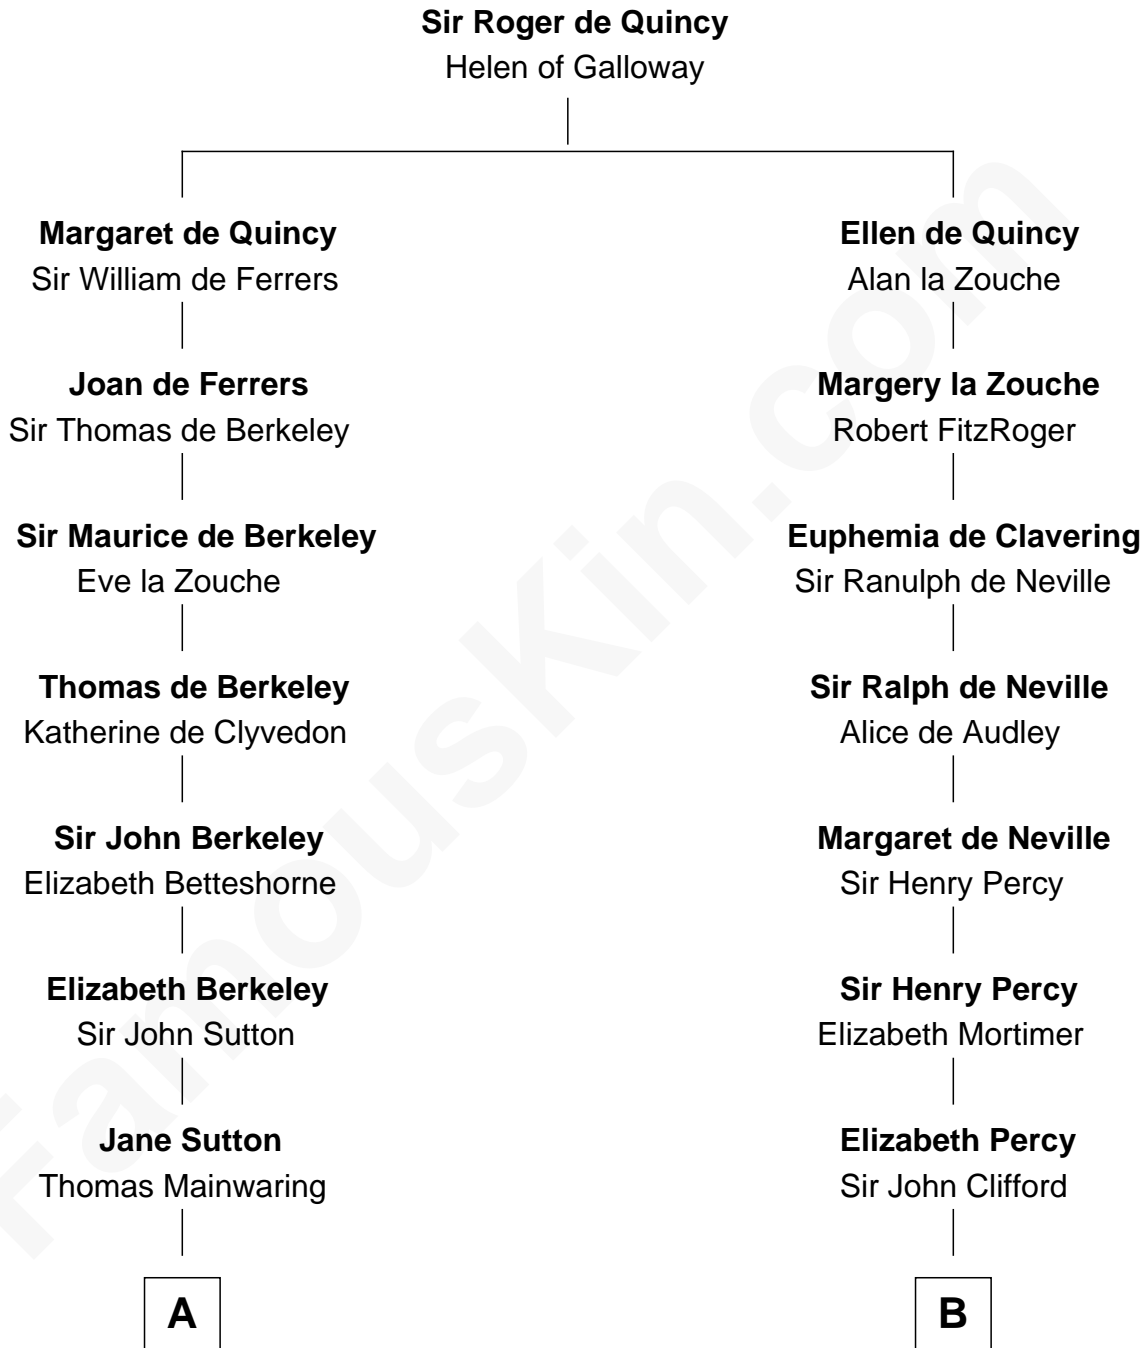

FamousKin.com
Relationship Chart of
Melvyn Douglas
Movie Actor

13th cousin 6 times removed of

Rev. William Skepper
(c1597 - c1650) Great Migration Immigrant 1639

C

—
Emma Jane Douglas

Col. George Taliaferro Shackelford

—
Lena Priscilla Shackelford

Edouard Gregory Hesselberg

—
Melvyn Douglas

Movie Actor

FamousKin.com