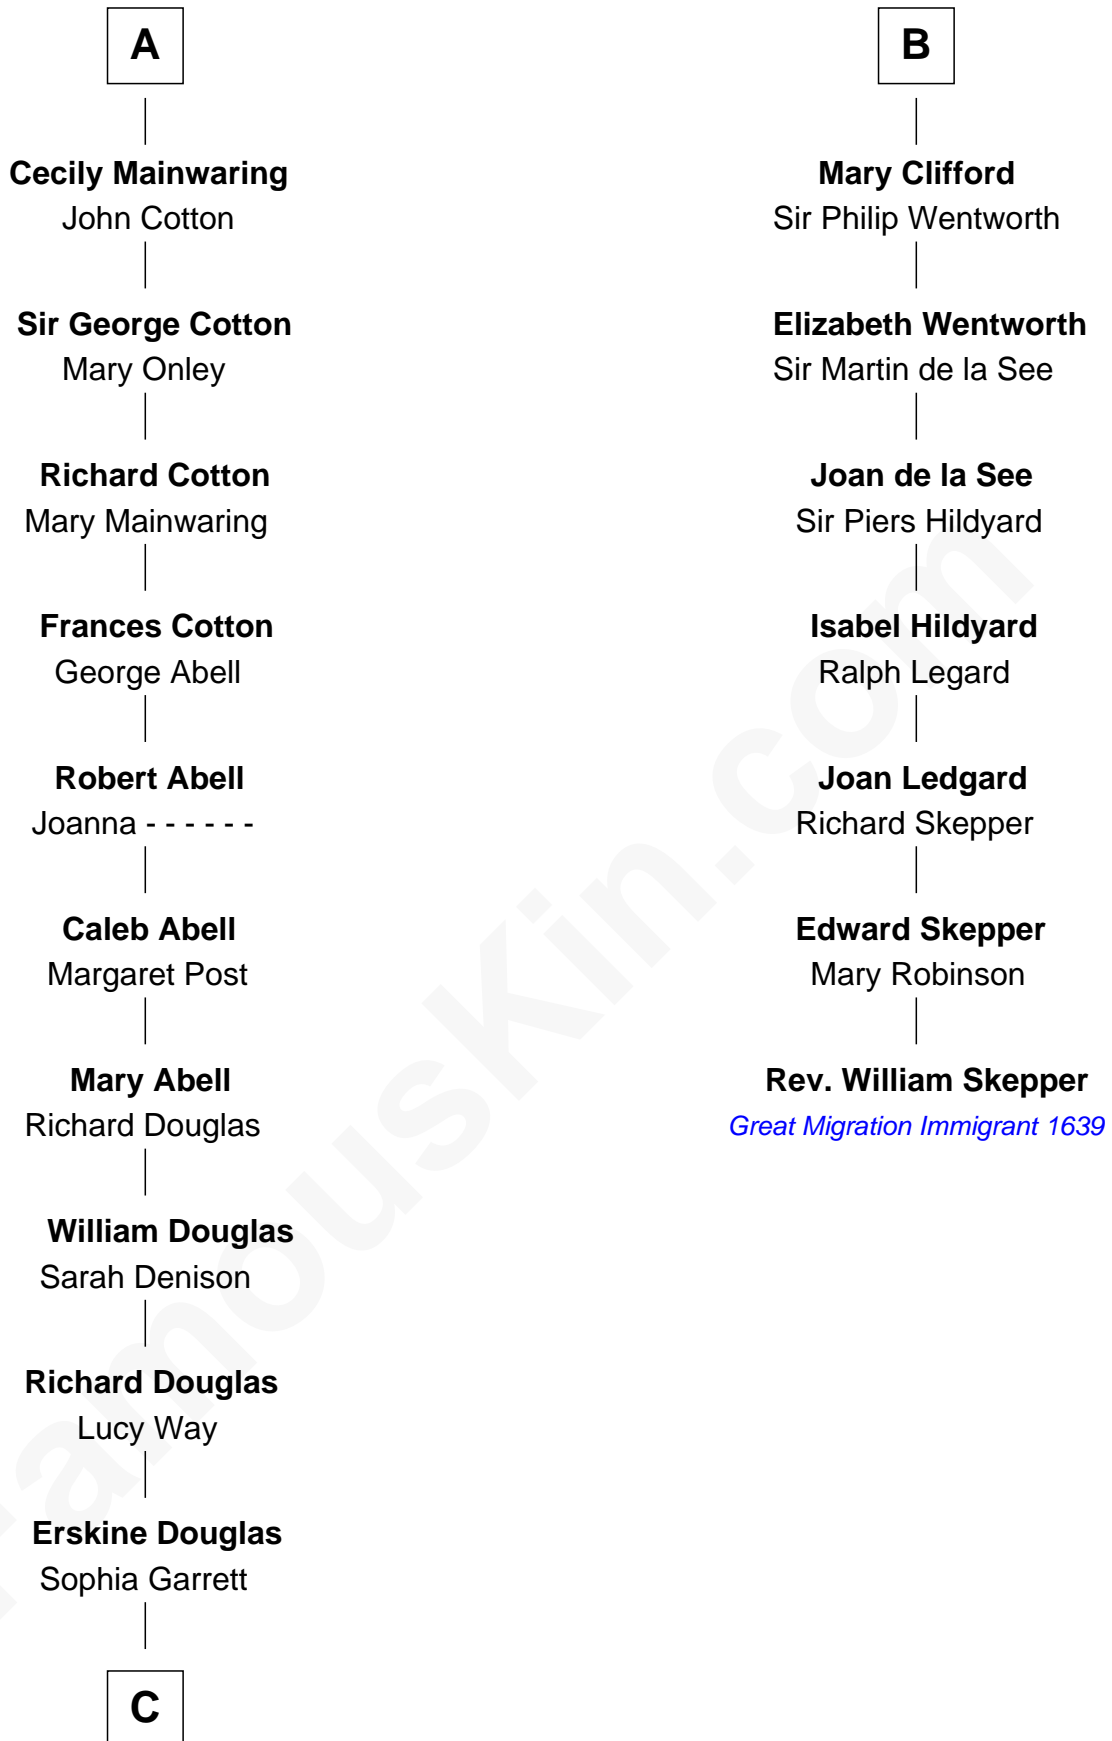

FamousKin.com
Relationship Chart of
Melvyn Douglas
Movie Actor

13th cousin 6 times removed of

Rev. William Skepper
(c1597 - c1650) Great Migration Immigrant 1639

C

—
Emma Jane Douglas

Col. George Taliaferro Shackelford

—
Lena Priscilla Shackelford

Edouard Gregory Hesselberg

—
Melvyn Douglas

Movie Actor

FamousKin.com