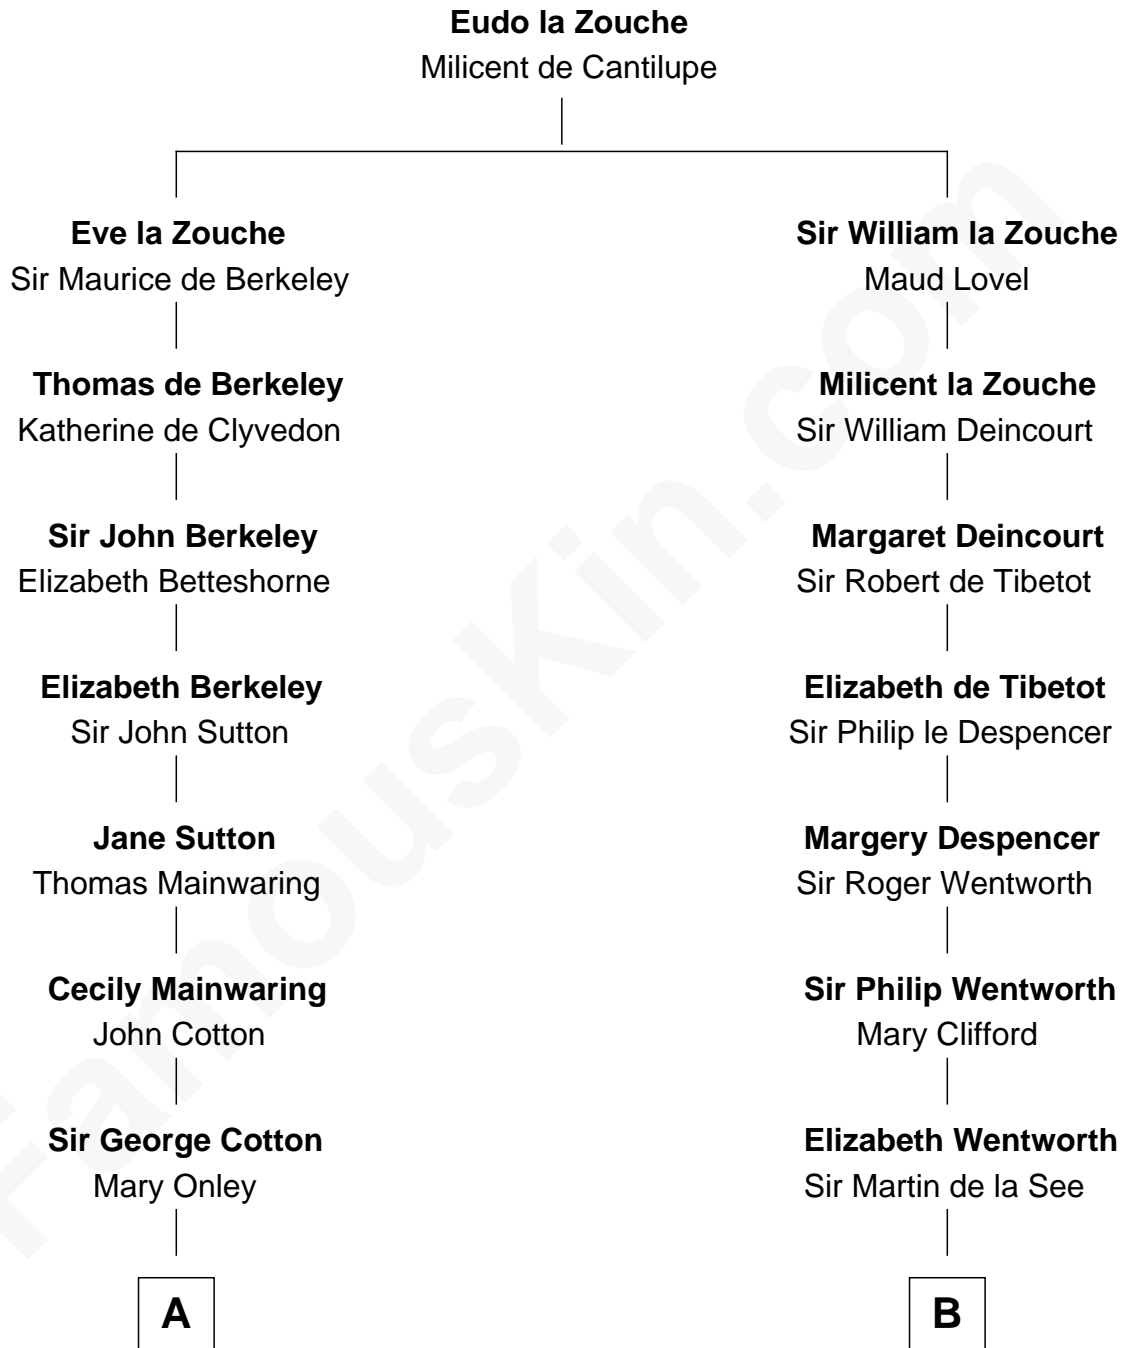

FamousKin.com
Relationship Chart of
Melvyn Douglas
Movie Actor

11th cousin 6 times removed of

Rev. William Skepper
(c1597 - c1650) Great Migration Immigrant 1639

A

Richard Cotton
Mary Mainwaring

Frances Cotton
George Abell

Robert Abell
Joanna - - - - -

Caleb Abell
Margaret Post

Mary Abell
Richard Douglas

William Douglas
Sarah Denison

Richard Douglas
Lucy Way

Erskine Douglas
Sophia Garrett

Emma Jane Douglas
Col. George Taliaferro Shackelford

Lena Priscilla Shackelford
Edouard Gregory Hesselberg

Melvyn Douglas
Movie Actor

B

Joan de la See
Sir Piers Hildyard

Isabel Hildyard
Ralph Legard

Joan Ledgard
Richard Skepper

Edward Skepper
Mary Robinson

Rev. William Skepper
Great Migration Immigrant 1639