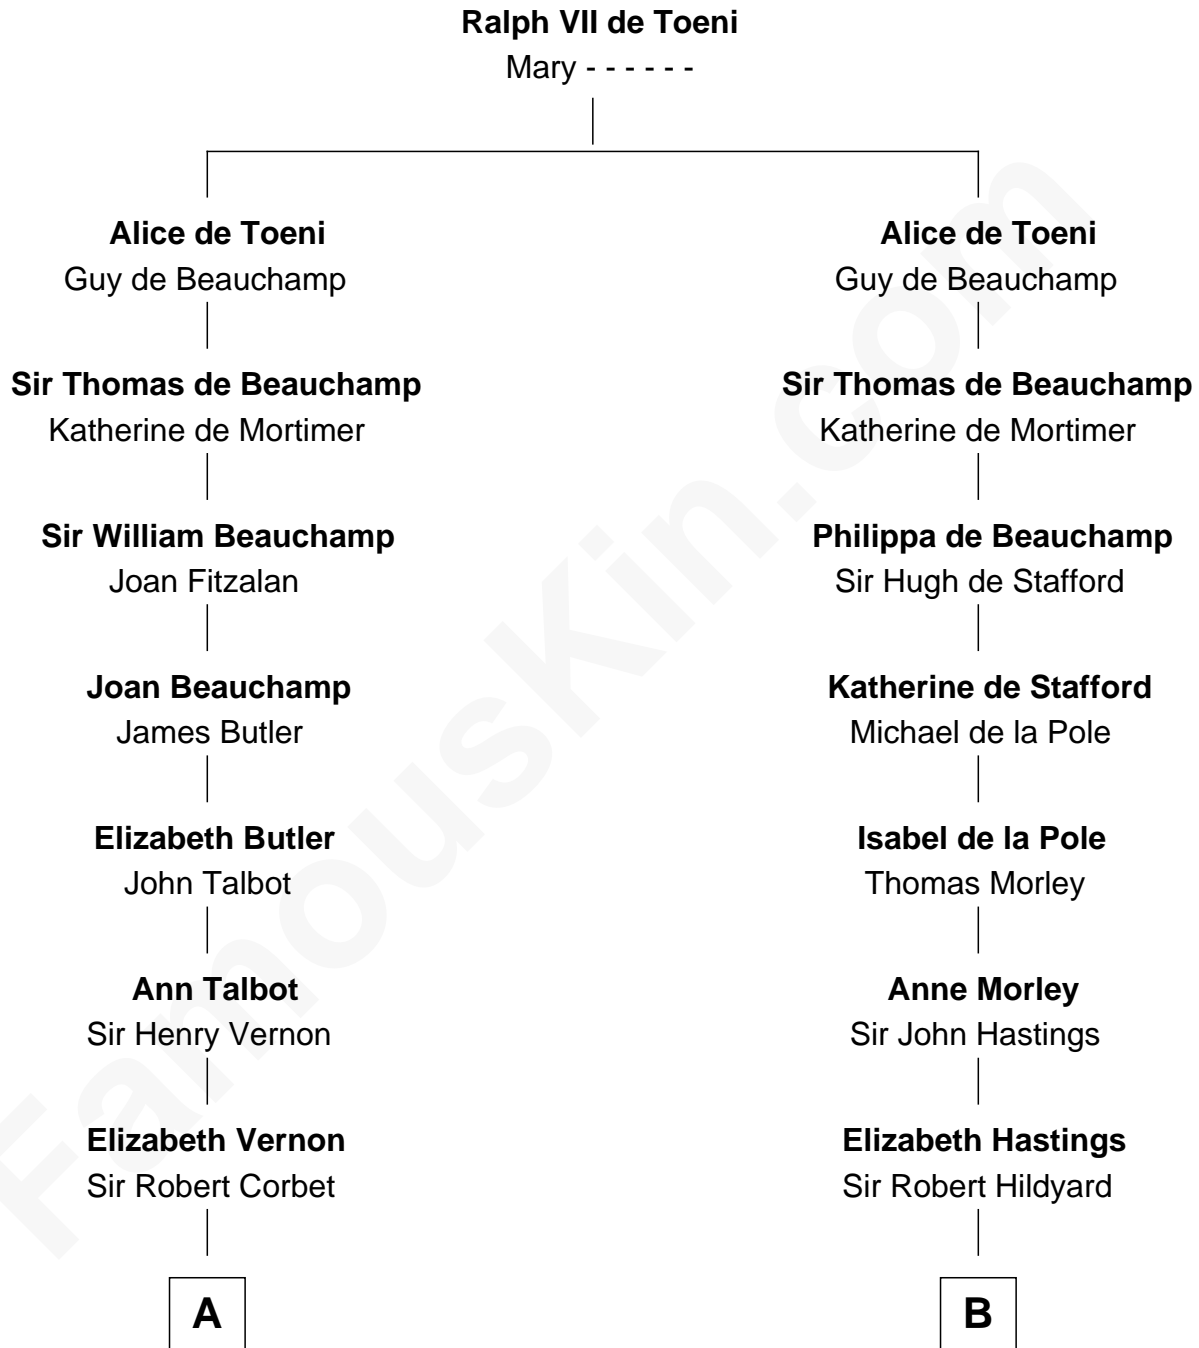

**FamousKin.com**  
**Relationship Chart of**  
**Melvyn Douglas**  
*Movie Actor*

11th cousin 8 times removed of

**Rev. William Skepper**  
*(c1597 - c1650) Great Migration Immigrant 1639*

**C**

—  
**Emma Jane Douglas**  
Col. George Taliaferro Shackelford

—  
**Lena Priscilla Shackelford**  
Edouard Gregory Hesselberg

—  
**Melvyn Douglas**  
*Movie Actor*

FamousKin.com