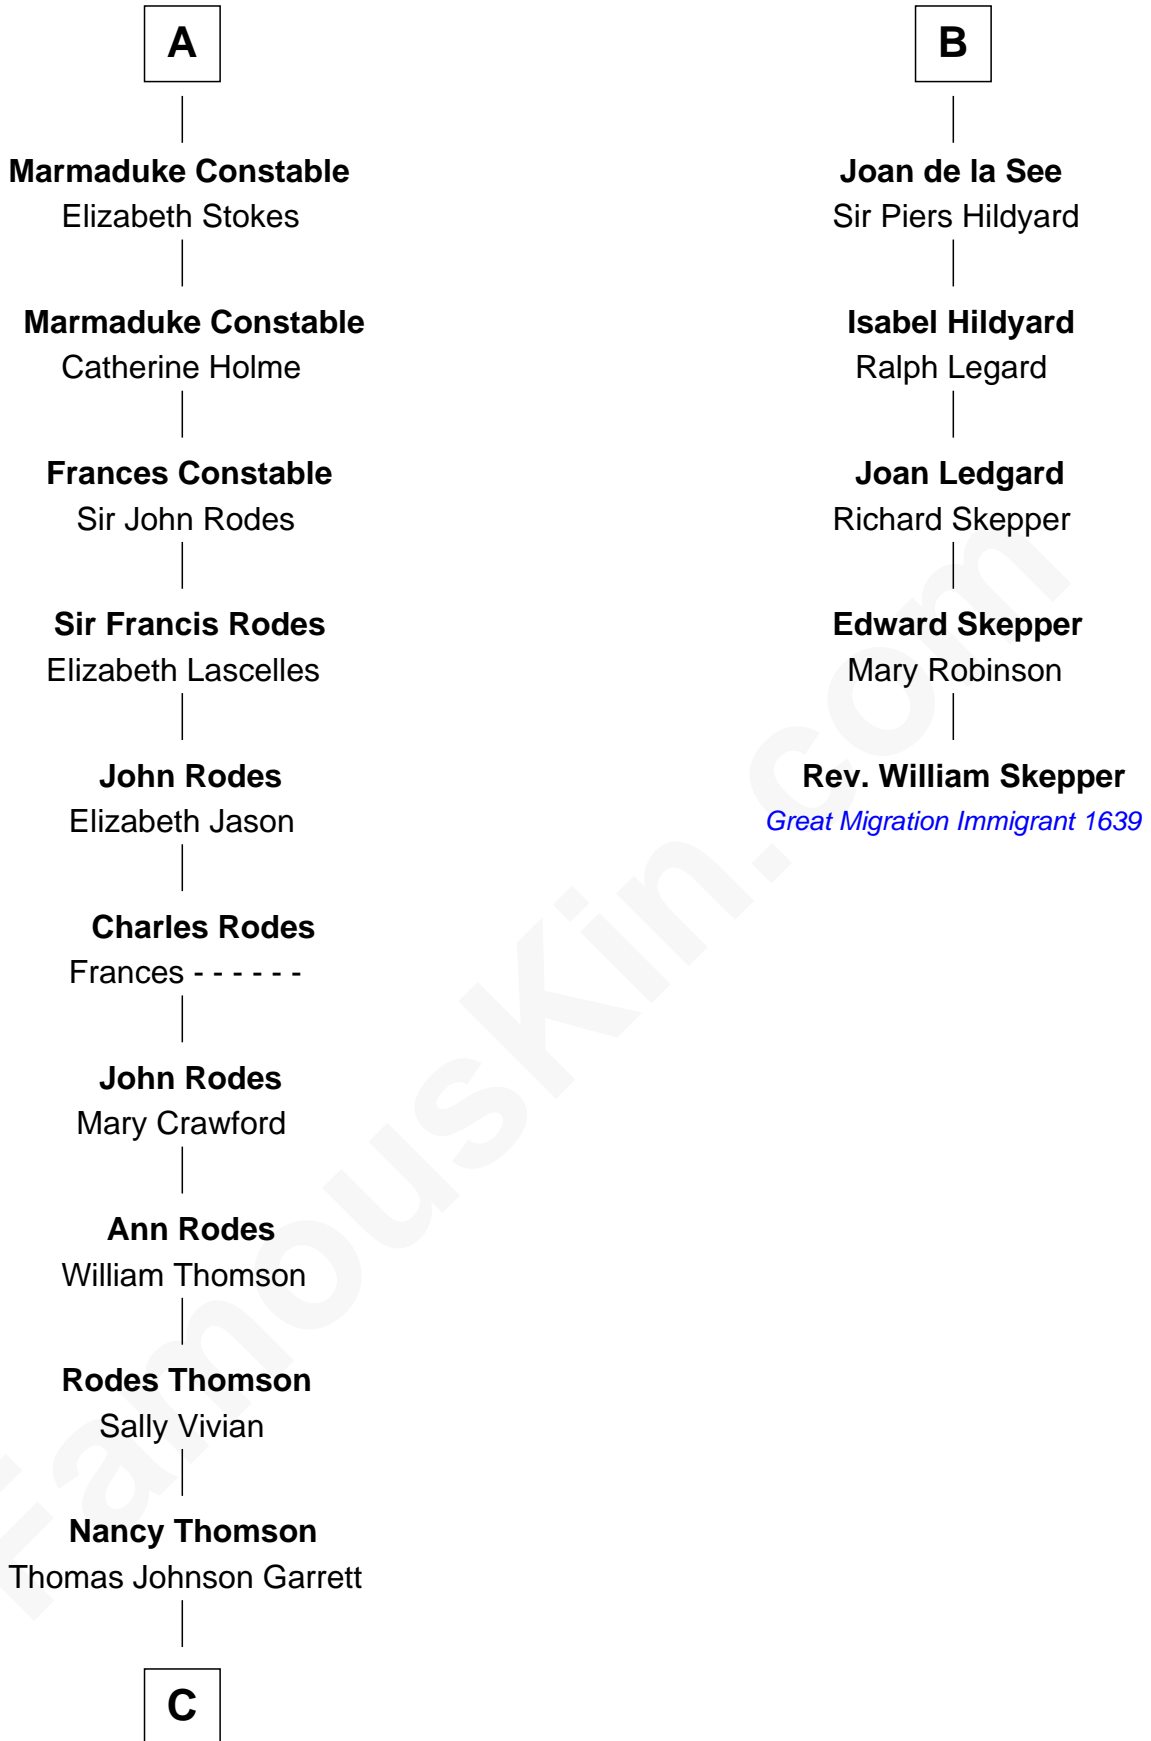

FamousKin.com
Relationship Chart of
Melvyn Douglas
Movie Actor

11th cousin 9 times removed of

Rev. William Skepper
(c1597 - c1650) Great Migration Immigrant 1639

Sir Robert de Tibetot
 Eve de Chaworth

C

—
Sophia Garrett
Erskine Douglas

—
Emma Jane Douglas
Col. George Taliaferro Shackelford

—
Lena Priscilla Shackelford
Edouard Gregory Hesselberg

—
Melvyn Douglas
Movie Actor

FamousKin.com