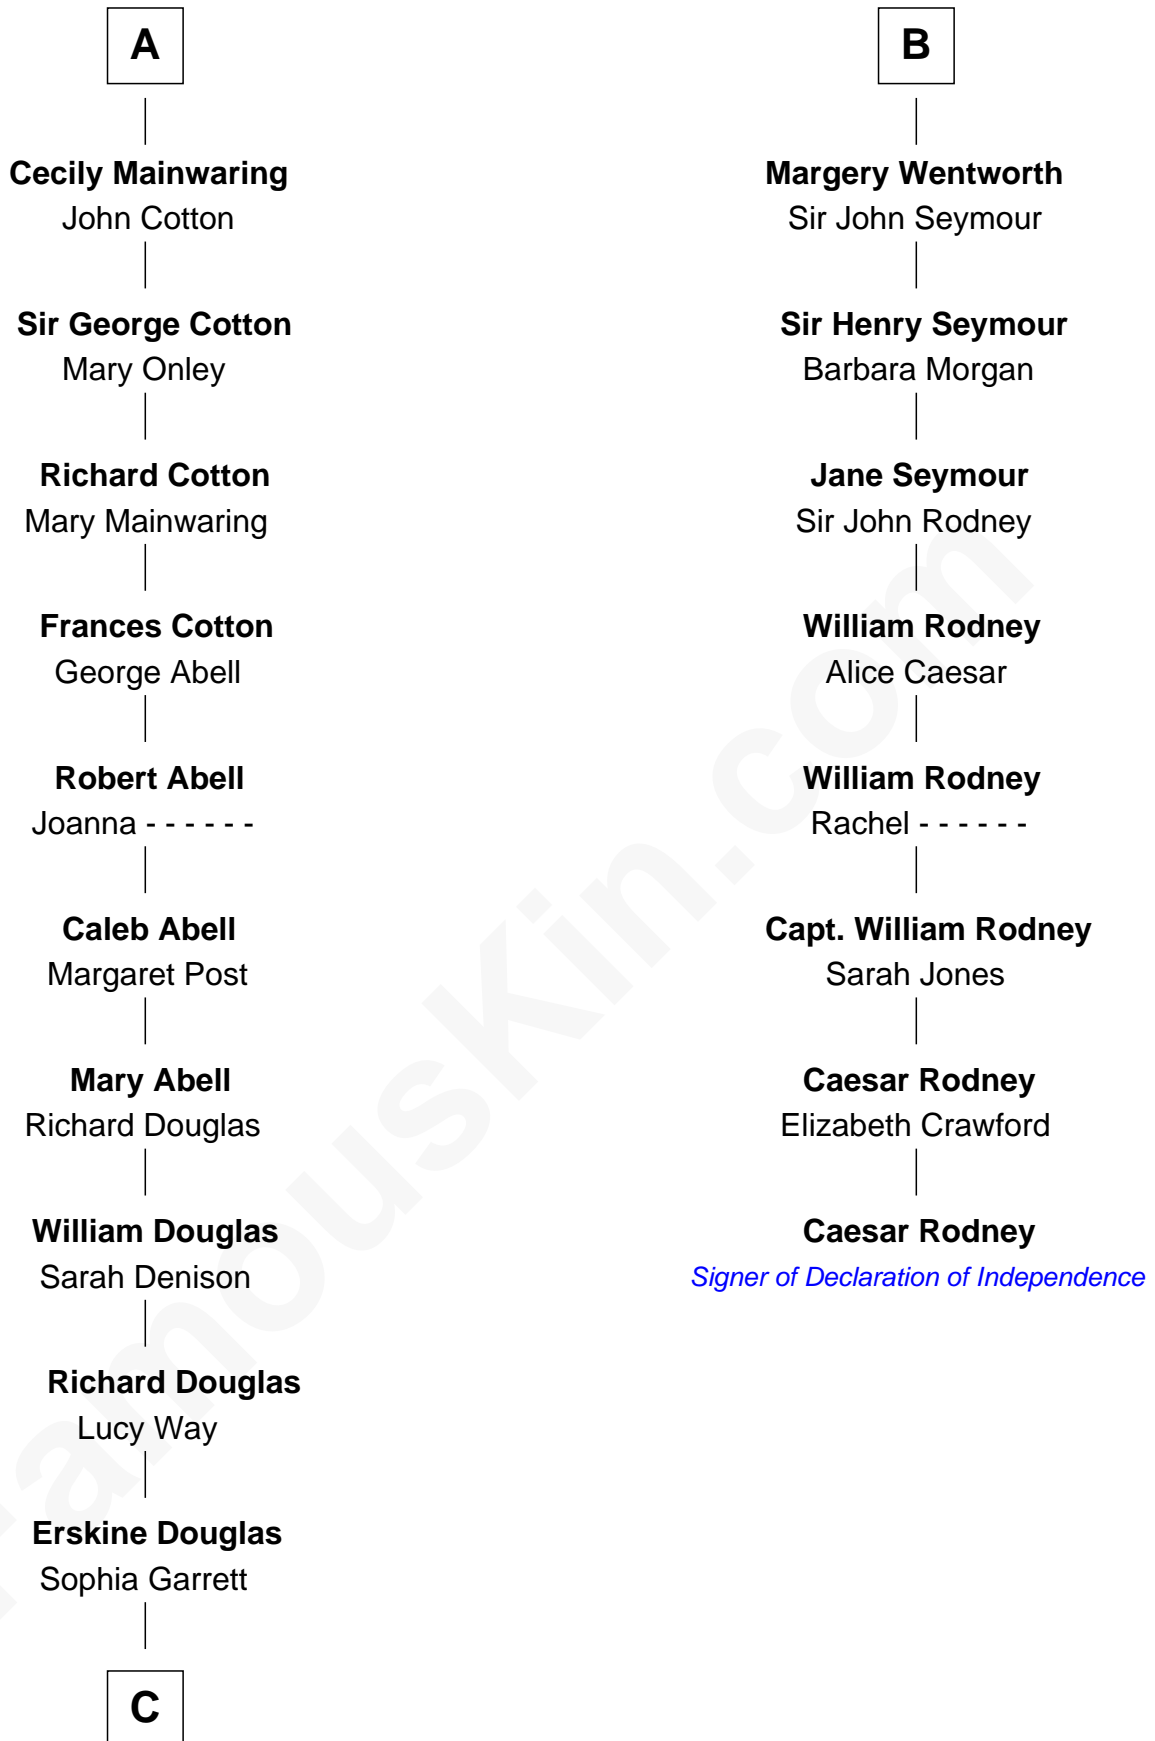

# FamousKin.com Relationship Chart of

**Melvyn Douglas**

*Movie Actor*

14th cousin 5 times removed of

**Caesar Rodney**

*Signer of the Declaration of Independence*

**Sir Ralph de Goushill**

Hawise FitzWarin

Sir Philip le Despencer

**Sir Philip le Despencer**

Joan de Cobham

**Sir Philip le Despencer**

Elizabeth - - - - -

**Sir Philip le Despencer**

Elizabeth de Tibetot

**Margery Despencer**

Sir Roger Wentworth

**Sir Philip Wentworth**

Mary Clifford

**Sir Henry Wentworth**

Anne Say

**B**

**C**

—  
**Emma Jane Douglas**  
Col. George Taliaferro Shackelford

—  
**Lena Priscilla Shackelford**  
Edouard Gregory Hesselberg

—  
**Melvyn Douglas**  
*Movie Actor*

FamousKin.com