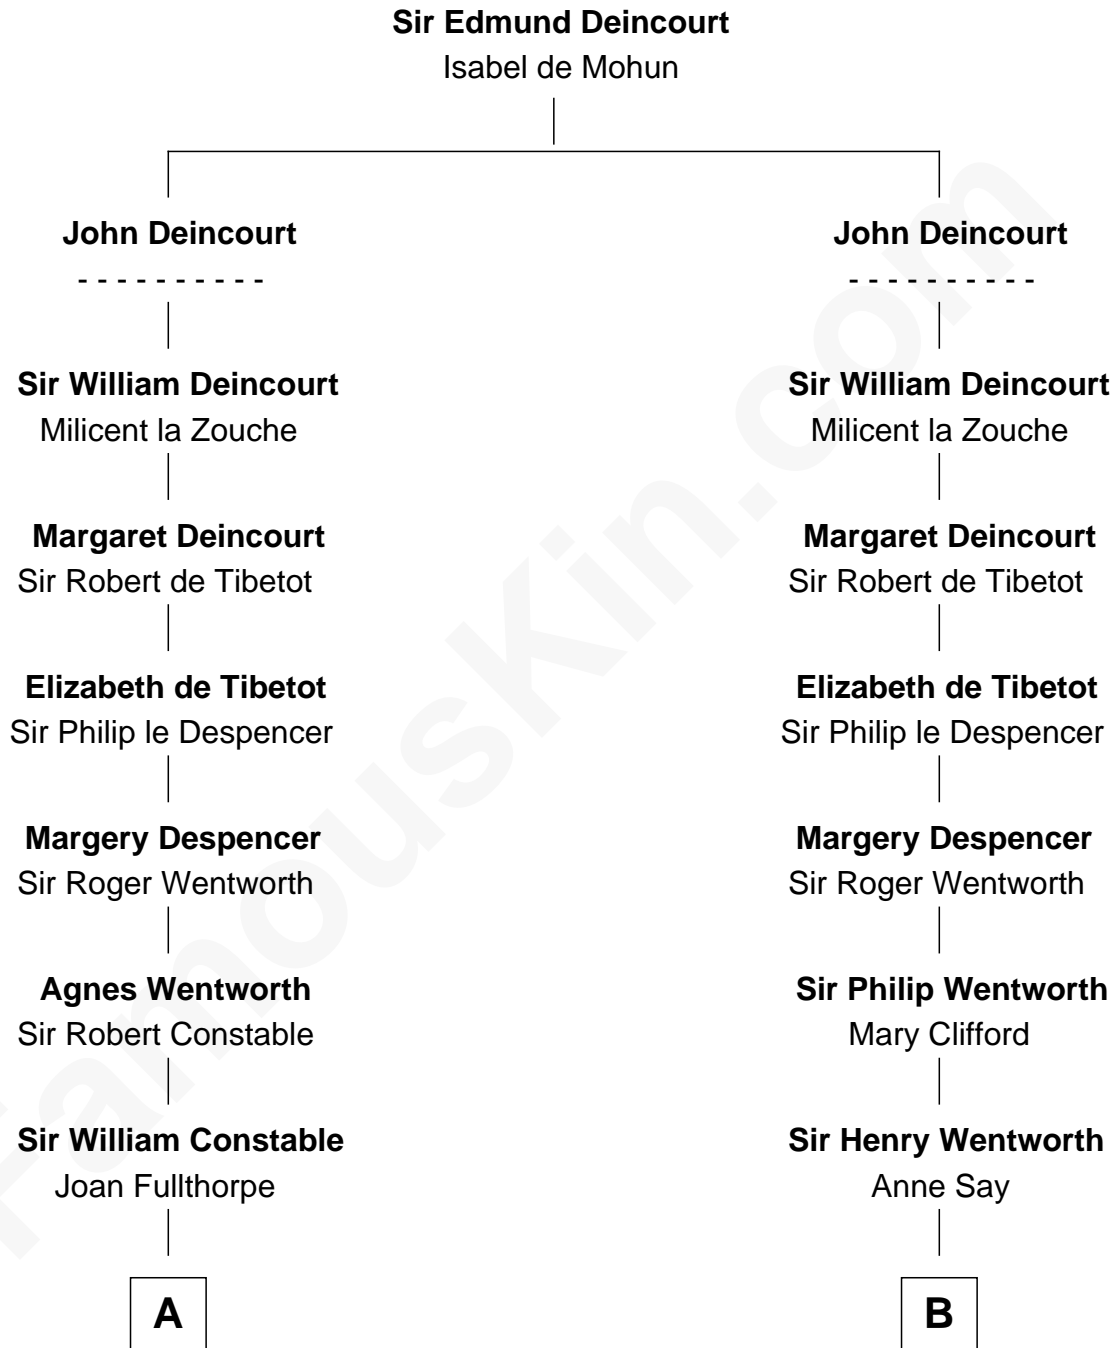

**FamousKin.com**  
**Relationship Chart of**  
**Melvyn Douglas**  
*Movie Actor*

14th cousin 6 times removed of

**Caesar Rodney**  
*Signer of the Declaration of Independence*

**C**

—  
**Sophia Garrett**  
Erskine Douglas

—  
**Emma Jane Douglas**  
Col. George Taliaferro Shackelford

—  
**Lena Priscilla Shackelford**  
Edouard Gregory Hesselberg

—  
**Melvyn Douglas**  
*Movie Actor*

FamousKin.com