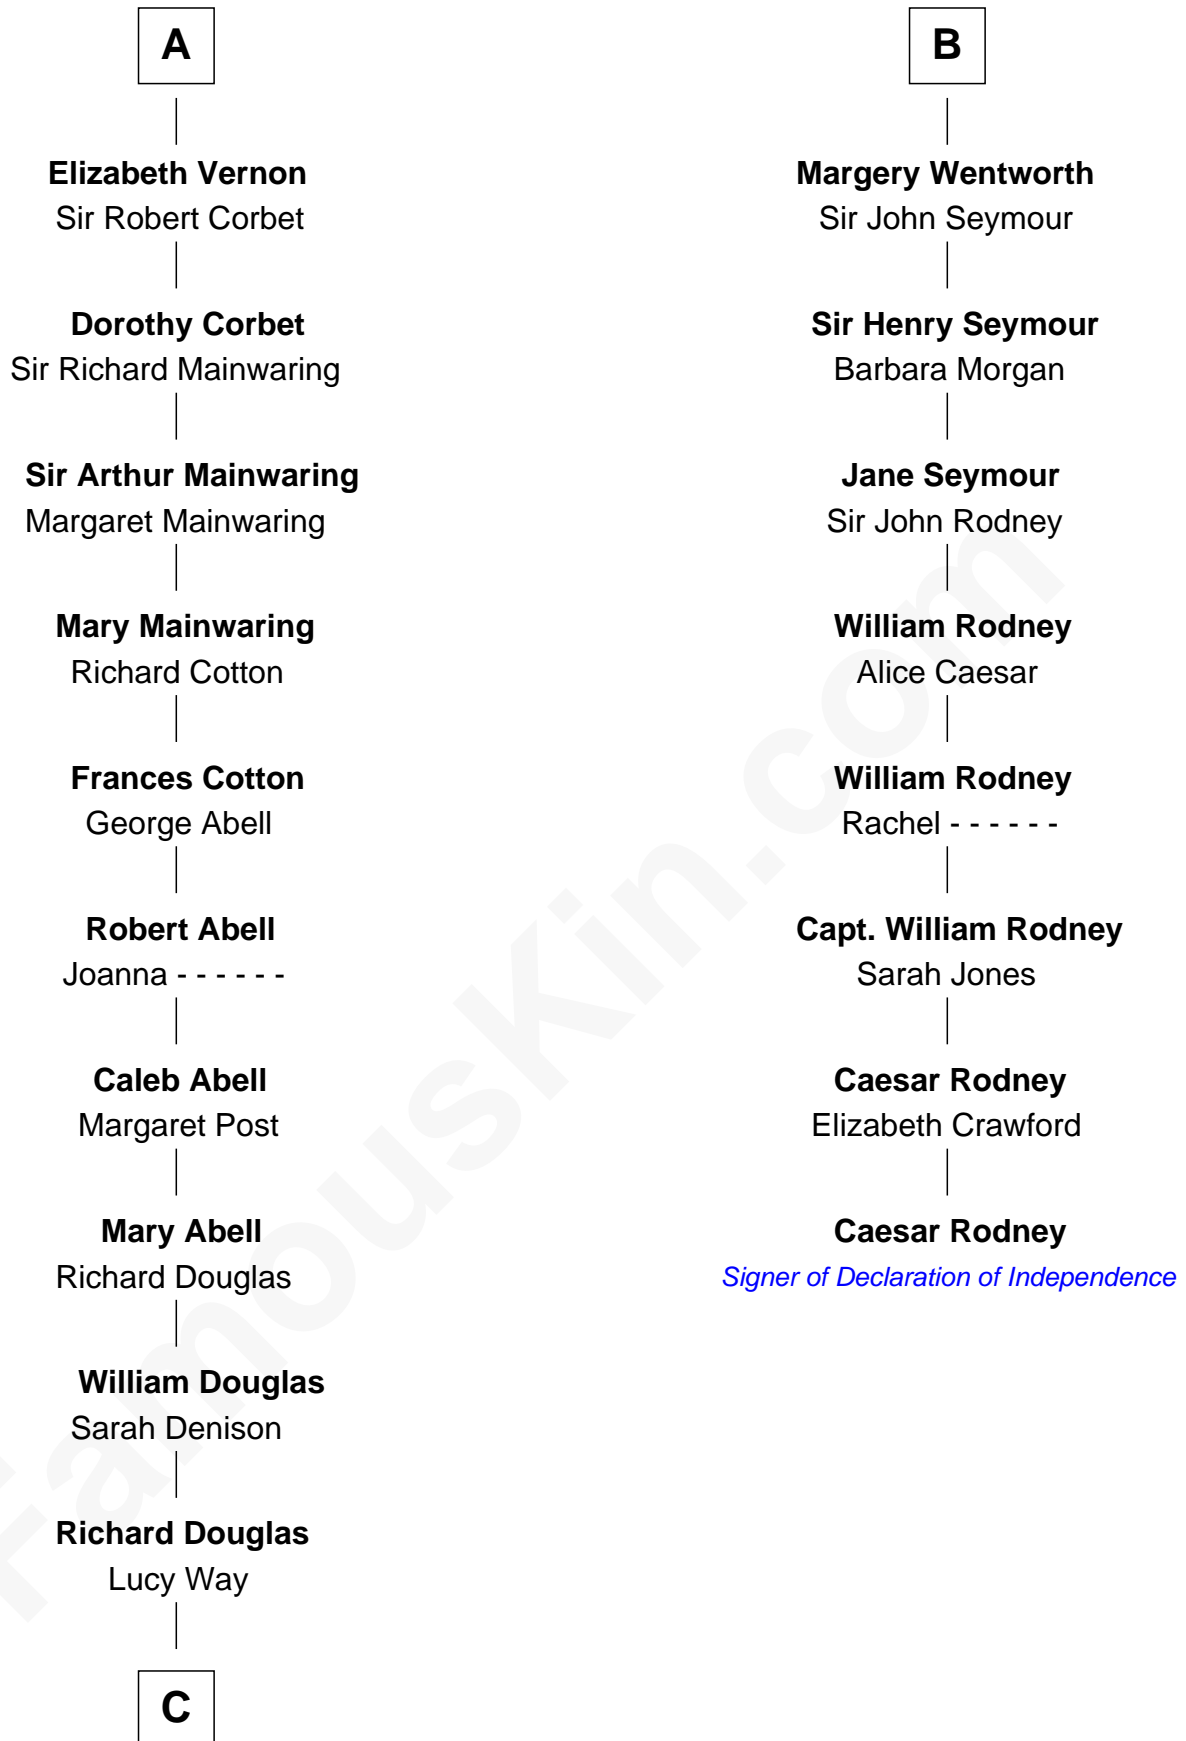

FamousKin.com Relationship Chart of

Melvyn Douglas

Movie Actor

14th cousin 6 times removed of

Caesar Rodney

Signer of the Declaration of Independence

Edmund Plantagenet

Blanche of Artois

C

—
Erskine Douglas

Sophia Garrett

—
Emma Jane Douglas

Col. George Taliaferro Shackelford

—
Lena Priscilla Shackelford

Edouard Gregory Hesselberg

—
Melvyn Douglas