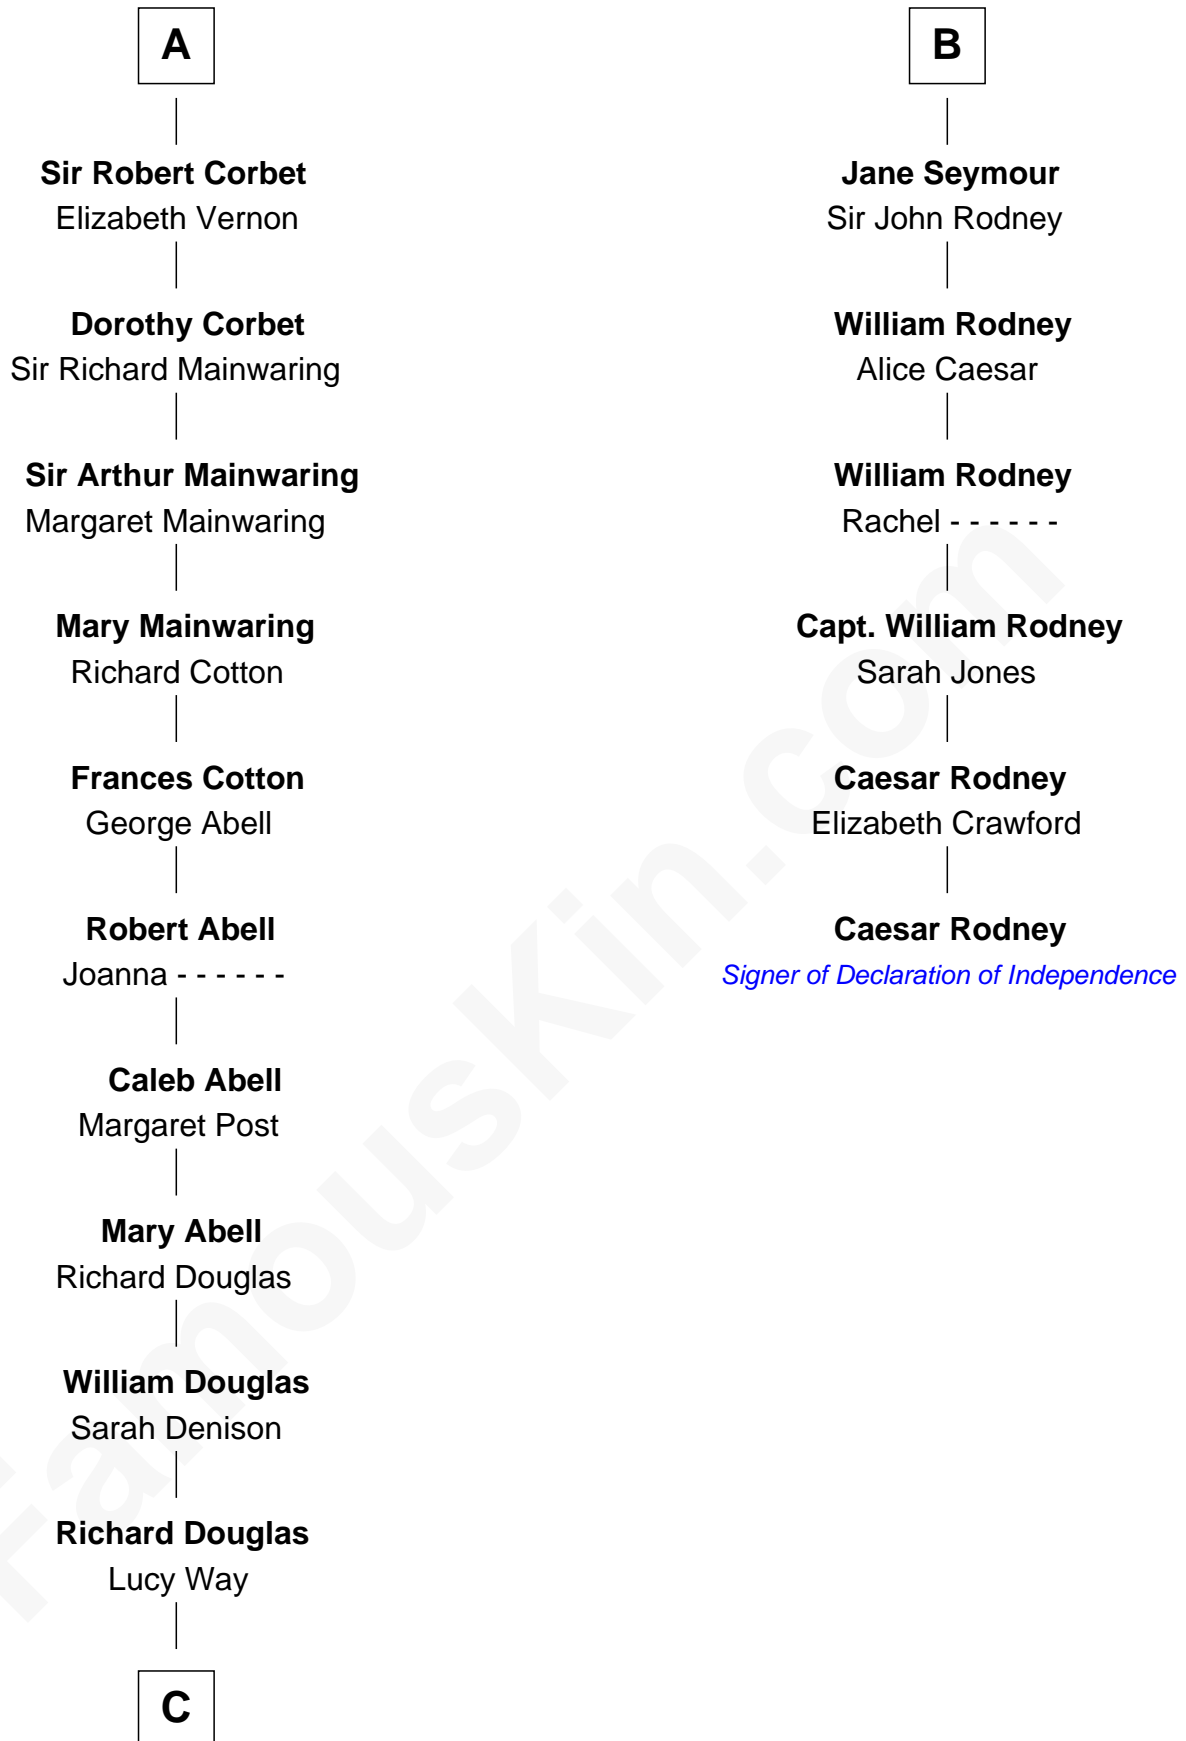

FamousKin.com Relationship Chart of

Melvyn Douglas

Movie Actor

12th cousin 8 times removed of

Caesar Rodney

Signer of the Declaration of Independence

C

—
Erskine Douglas

Sophia Garrett

—
Emma Jane Douglas

Col. George Taliaferro Shackelford

—
Lena Priscilla Shackelford

Edouard Gregory Hesselberg

—
Melvyn Douglas

Movie Actor

FamousKin.com